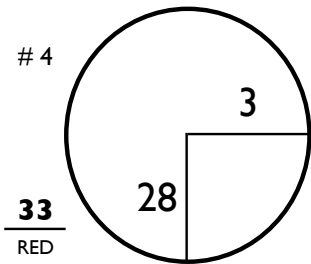

ROUND 1
Friday, 31 August 2018

**Shaw Charity
Classic**

09:23 30/08/18

PAR 5s PACED ON FAIRWAY PLATE NOTED

CHAMPIONS HOLE LOCATIONS