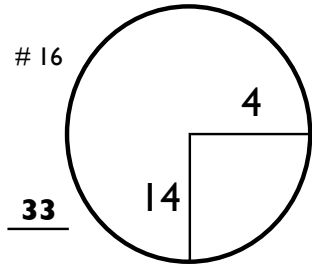

ROUND 1
Friday, 31 August 2018

**Shaw Charity
Classic**

09:23 30/08/18

PAR 5s PACED ON FAIRWAY PLATE NOTED

CHAMPIONS HOLE LOCATIONS