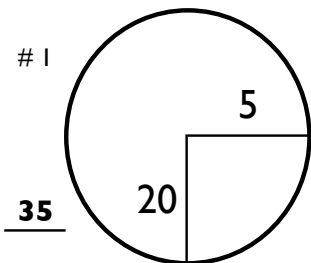

ROUND 1
Friday, 31 August 2018

**Shaw Charity
Classic**

09:23 30/08/18

PAR 5s PACED ON FAIRWAY PLATE NOTED

CHAMPIONS HOLE LOCATIONS