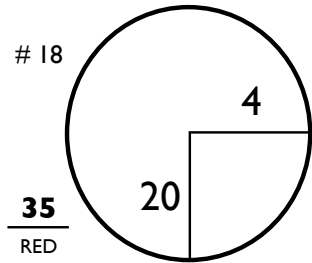

ROUND 1
Friday, 31 August 2018

**Shaw Charity
Classic**

09:23 30/08/18

PAR 5s PACED ON FAIRWAY PLATE NOTED

CHAMPIONS HOLE LOCATIONS