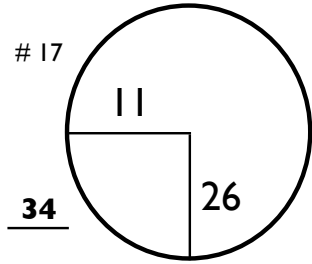

ROUND 1
Friday, 31 August 2018

**Shaw Charity
Classic**

09:23 30/08/18

PAR 5s PACED ON FAIRWAY PLATE NOTED

CHAMPIONS HOLE LOCATIONS