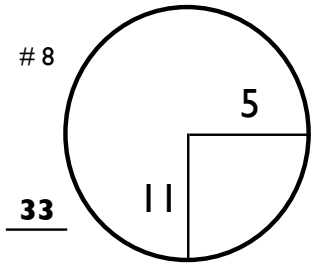

ROUND 1
Friday, 31 August 2018

**Shaw Charity
Classic**

09:23 30/08/18

PAR 5s PACED ON FAIRWAY PLATE NOTED

CHAMPIONS HOLE LOCATIONS