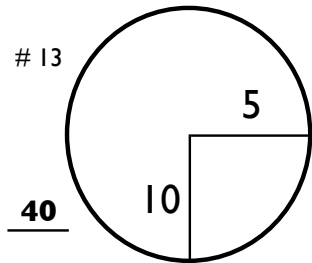

ROUND 1
Friday, 31 August 2018

**Shaw Charity
Classic**

09:23 30/08/18

PAR 5s PACED ON FAIRWAY PLATE NOTED

CHAMPIONS HOLE LOCATIONS