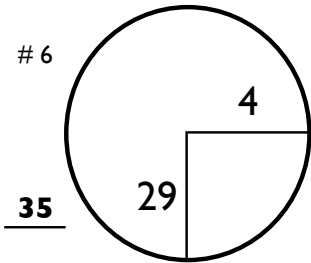

ROUND 1
Friday, 31 August 2018

**Shaw Charity
Classic**

09:23 30/08/18

PAR 5s PACED ON FAIRWAY PLATE NOTED

CHAMPIONS HOLE LOCATIONS