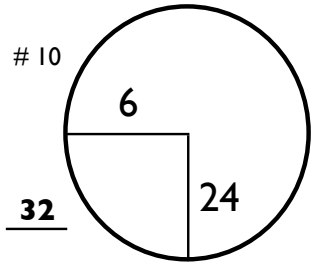

ROUND 1
Friday, 31 August 2018

**Shaw Charity
Classic**

09:23 30/08/18

PAR 5s PACED ON FAIRWAY PLATE NOTED

CHAMPIONS HOLE LOCATIONS