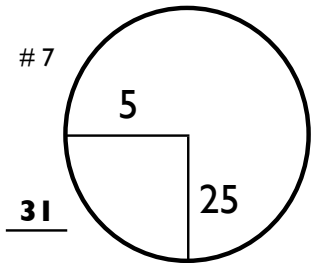

ROUND 1
Friday, 31 August 2018

**Shaw Charity
Classic**

09:23 30/08/18

PAR 5s PACED ON FAIRWAY PLATE NOTED

CHAMPIONS HOLE LOCATIONS