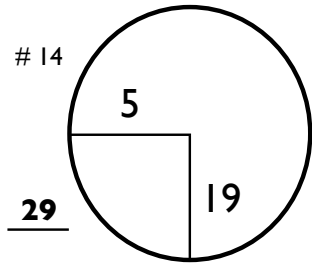

ROUND 1
Friday, 31 August 2018

**Shaw Charity
Classic**

09:23 30/08/18

PAR 5s PACED ON FAIRWAY PLATE NOTED

CHAMPIONS HOLE LOCATIONS