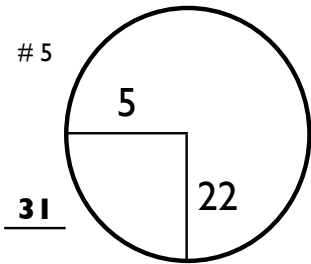

ROUND 1
Friday, 31 August 2018

**Shaw Charity
Classic**

09:23 30/08/18

PAR 5s PACED ON FAIRWAY PLATE NOTED

CHAMPIONS HOLE LOCATIONS