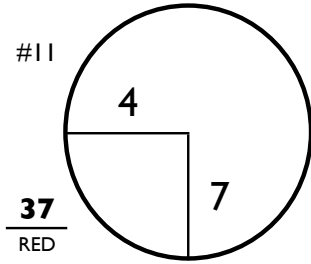

ROUND 1
Friday, 31 August 2018

**Shaw Charity
Classic**

09:23 30/08/18

PAR 5s PACED ON FAIRWAY PLATE NOTED

CHAMPIONS HOLE LOCATIONS