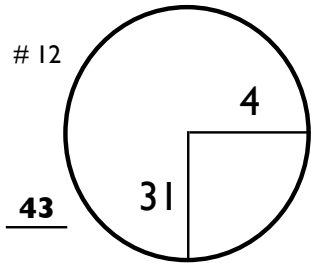

ROUND 1
Friday, 31 August 2018

**Shaw Charity
Classic**

09:23 30/08/18

PAR 5s PACED ON FAIRWAY PLATE NOTED

CHAMPIONS HOLE LOCATIONS