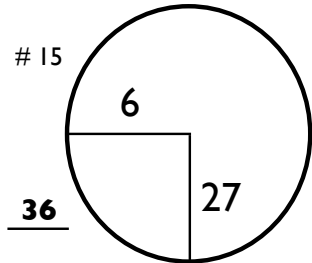

ROUND 1
Friday, 31 August 2018

**Shaw Charity
Classic**

09:23 30/08/18

PAR 5s PACED ON FAIRWAY PLATE NOTED

CHAMPIONS HOLE LOCATIONS