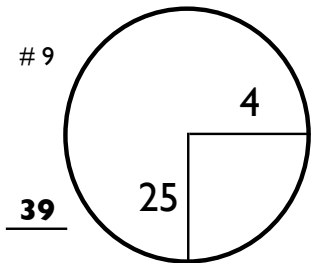

ROUND 1
Friday, 31 August 2018

**Shaw Charity
Classic**

09:23 30/08/18

PAR 5s PACED ON FAIRWAY PLATE NOTED

CHAMPIONS HOLE LOCATIONS