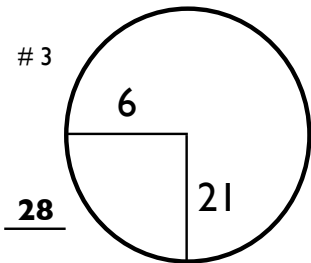

ROUND 1
Friday, 31 August 2018

**Shaw Charity
Classic**

09:23 30/08/18

PAR 5s PACED ON FAIRWAY PLATE NOTED

CHAMPIONS HOLE LOCATIONS