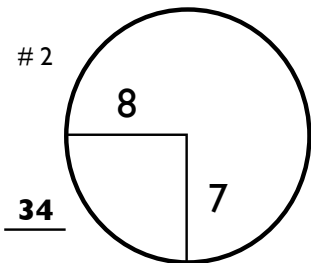

ROUND 1
Friday, 31 August 2018

**Shaw Charity
Classic**

09:23 30/08/18

PAR 5s PACED ON FAIRWAY PLATE NOTED

CHAMPIONS HOLE LOCATIONS