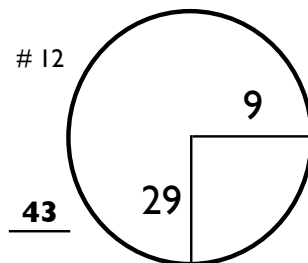

ROUND 2 Saturday, 01 September 2018

Shaw Charity Classic

16:01 31/08/18

PAR 5s PACED ON FAIRWAY PLATE NOTED

CHAMPIONS HOLE LOCATIONS