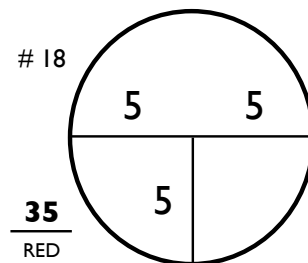

ROUND 2 Saturday, 01 September 2018

Shaw Charity Classic

16:01 31/08/18

PAR 5s PACED ON FAIRWAY PLATE NOTED

CHAMPIONS HOLE LOCATIONS