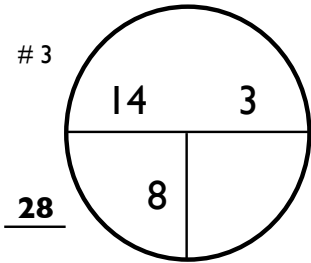

ROUND 2 Saturday, 01 September 2018

Shaw Charity Classic

16:01 31/08/18

PAR 5s PACED ON FAIRWAY PLATE NOTED

CHAMPIONS HOLE LOCATIONS