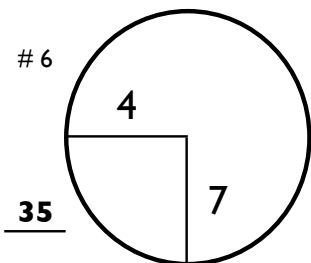

ROUND 2 Saturday, 01 September 2018

Shaw Charity Classic

16:01 31/08/18

PAR 5s PACED ON FAIRWAY PLATE NOTED

CHAMPIONS HOLE LOCATIONS