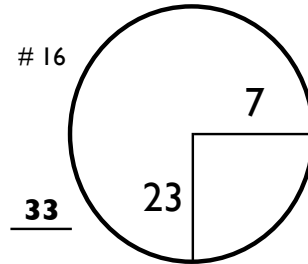

ROUND 2 Saturday, 01 September 2018

Shaw Charity Classic

16:01 31/08/18

PAR 5s PACED ON FAIRWAY PLATE NOTED

CHAMPIONS HOLE LOCATIONS