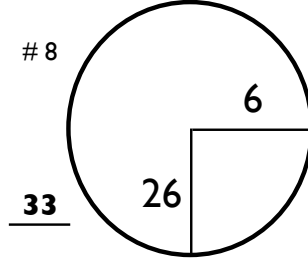

ROUND 2 Saturday, 01 September 2018

Shaw Charity Classic

16:01 31/08/18

PAR 5s PACED ON FAIRWAY PLATE NOTED

CHAMPIONS HOLE LOCATIONS