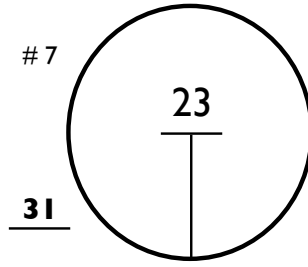

ROUND 2 Saturday, 01 September 2018

Shaw Charity Classic

16:01 31/08/18

PAR 5s PACED ON FAIRWAY PLATE NOTED

CHAMPIONS HOLE LOCATIONS