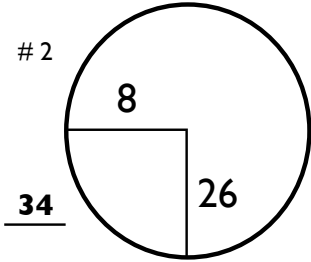

ROUND 2 Saturday, 01 September 2018

Shaw Charity Classic

16:01 31/08/18

PAR 5s PACED ON FAIRWAY PLATE NOTED

CHAMPIONS HOLE LOCATIONS