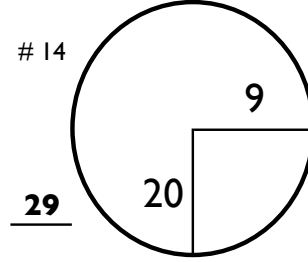

ROUND 2 Saturday, 01 September 2018

Shaw Charity Classic

16:01 31/08/18

PAR 5s PACED ON FAIRWAY PLATE NOTED

CHAMPIONS HOLE LOCATIONS