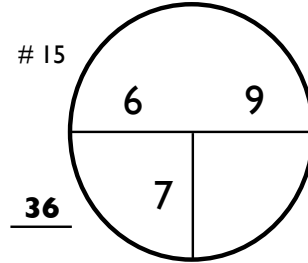

ROUND 2 Saturday, 01 September 2018

Shaw Charity Classic

16:01 31/08/18

PAR 5s PACED ON FAIRWAY PLATE NOTED

CHAMPIONS HOLE LOCATIONS