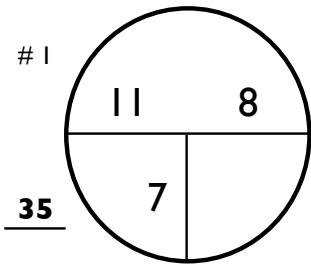

ROUND 2 Saturday, 01 September 2018

Shaw Charity Classic

16:01 31/08/18

PAR 5s PACED ON FAIRWAY PLATE NOTED

CHAMPIONS HOLE LOCATIONS