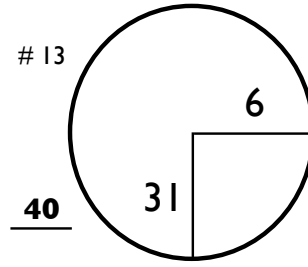

ROUND 2 Saturday, 01 September 2018

Shaw Charity Classic

16:01 31/08/18

PAR 5s PACED ON FAIRWAY PLATE NOTED

CHAMPIONS HOLE LOCATIONS