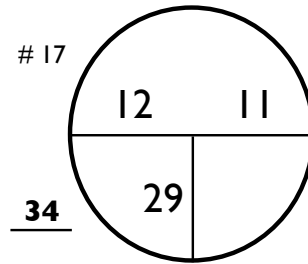

ROUND 2 Saturday, 01 September 2018

Shaw Charity Classic

16:01 31/08/18

PAR 5s PACED ON FAIRWAY PLATE NOTED

CHAMPIONS HOLE LOCATIONS