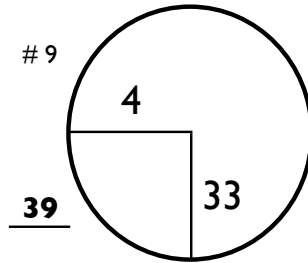

ROUND 2 Saturday, 01 September 2018

Shaw Charity Classic

16:01 31/08/18

PAR 5s PACED ON FAIRWAY PLATE NOTED

CHAMPIONS HOLE LOCATIONS