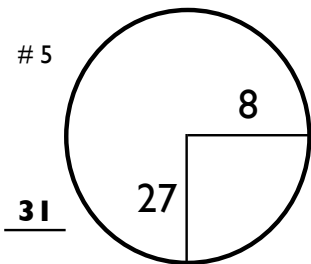

ROUND 2 Saturday, 01 September 2018

Shaw Charity Classic

16:01 31/08/18

PAR 5s PACED ON FAIRWAY PLATE NOTED

CHAMPIONS HOLE LOCATIONS