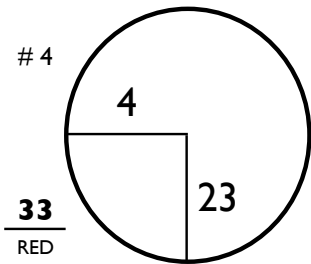

ROUND 2 Saturday, 01 September 2018

Shaw Charity Classic

16:01 31/08/18

PAR 5s PACED ON FAIRWAY PLATE NOTED

CHAMPIONS HOLE LOCATIONS