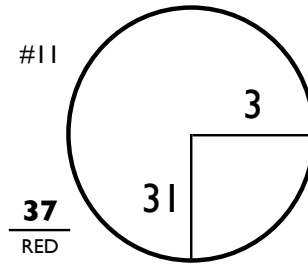

ROUND 2 Saturday, 01 September 2018

Shaw Charity Classic

16:01 31/08/18

PAR 5s PACED ON FAIRWAY PLATE NOTED

CHAMPIONS HOLE LOCATIONS