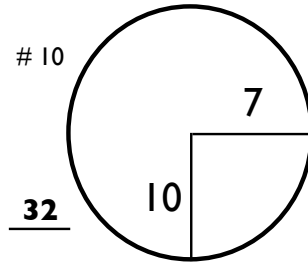

ROUND 2 Saturday, 01 September 2018

Shaw Charity Classic

16:01 31/08/18

PAR 5s PACED ON FAIRWAY PLATE NOTED

CHAMPIONS HOLE LOCATIONS