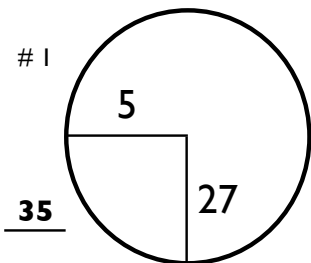

ROUND 3 Sunday, 02 September 2018

Shaw Charity Classic

15:03 01/09/18

PAR 5s PACED ON FAIRWAY PLATE NOTED

CHAMPIONS HOLE LOCATIONS