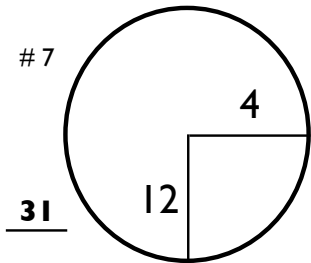

ROUND 3 Sunday, 02 September 2018

Shaw Charity Classic

15:03 01/09/18

PAR 5s PACED ON FAIRWAY PLATE NOTED

CHAMPIONS HOLE LOCATIONS