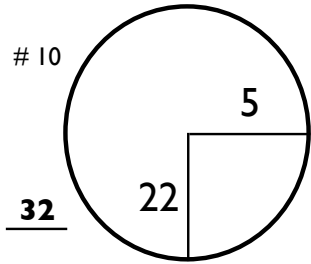

ROUND 3 Sunday, 02 September 2018

Shaw Charity Classic

15:03 01/09/18

PAR 5s PACED ON FAIRWAY PLATE NOTED

CHAMPIONS HOLE LOCATIONS