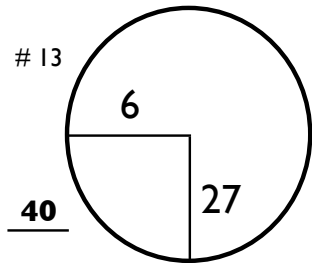

ROUND 3 Sunday, 02 September 2018

Shaw Charity Classic

15:03 01/09/18

PAR 5s PACED ON FAIRWAY PLATE NOTED

CHAMPIONS HOLE LOCATIONS