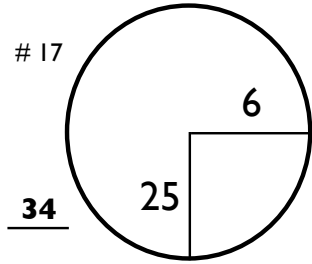

ROUND 3 Sunday, 02 September 2018

Shaw Charity Classic

15:03 01/09/18

PAR 5s PACED ON FAIRWAY PLATE NOTED

CHAMPIONS HOLE LOCATIONS