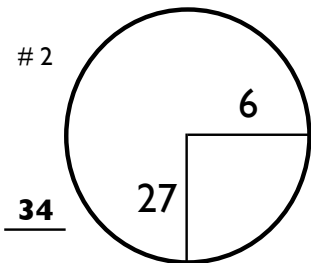

ROUND 3 Sunday, 02 September 2018

Shaw Charity Classic

15:03 01/09/18

PAR 5s PACED ON FAIRWAY PLATE NOTED

CHAMPIONS HOLE LOCATIONS