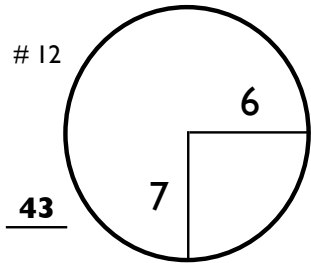

ROUND 3 Sunday, 02 September 2018

Shaw Charity Classic

15:03 01/09/18

PAR 5s PACED ON FAIRWAY PLATE NOTED

CHAMPIONS HOLE LOCATIONS