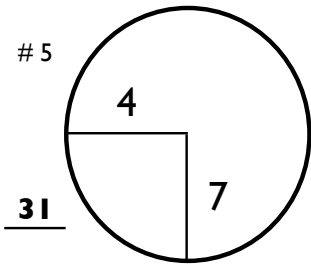

ROUND 3 Sunday, 02 September 2018

Shaw Charity Classic

15:03 01/09/18

PAR 5s PACED ON FAIRWAY PLATE NOTED

CHAMPIONS HOLE LOCATIONS