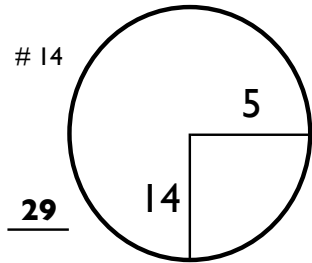

ROUND 3 Sunday, 02 September 2018

Shaw Charity Classic

15:03 01/09/18

PAR 5s PACED ON FAIRWAY PLATE NOTED

CHAMPIONS HOLE LOCATIONS