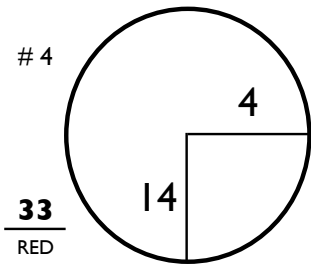

ROUND 3 Sunday, 02 September 2018

Shaw Charity Classic

15:03 01/09/18

PAR 5s PACED ON FAIRWAY PLATE NOTED

CHAMPIONS HOLE LOCATIONS