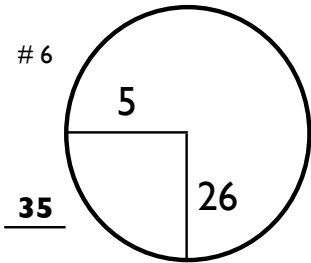

ROUND 3 Sunday, 02 September 2018

Shaw Charity Classic

15:03 01/09/18

PAR 5s PACED ON FAIRWAY PLATE NOTED

CHAMPIONS HOLE LOCATIONS