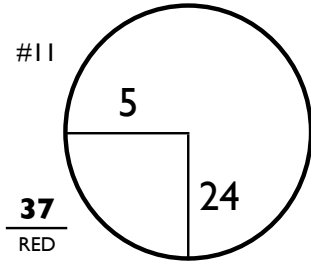

ROUND 3 Sunday, 02 September 2018

Shaw Charity Classic

15:03 01/09/18

PAR 5s PACED ON FAIRWAY PLATE NOTED

CHAMPIONS HOLE LOCATIONS