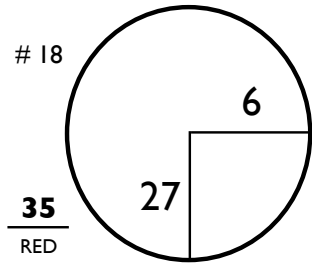

ROUND 3 Sunday, 02 September 2018

Shaw Charity Classic

15:03 01/09/18

PAR 5s PACED ON FAIRWAY PLATE NOTED

CHAMPIONS HOLE LOCATIONS