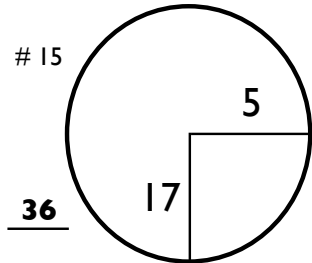

ROUND 3 Sunday, 02 September 2018

Shaw Charity Classic

15:03 01/09/18

PAR 5s PACED ON FAIRWAY PLATE NOTED

CHAMPIONS HOLE LOCATIONS