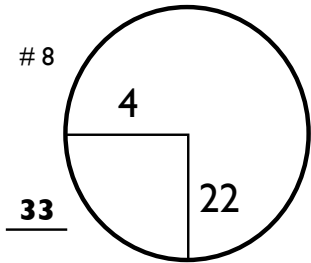

ROUND 3 Sunday, 02 September 2018

Shaw Charity Classic

15:03 01/09/18

PAR 5s PACED ON FAIRWAY PLATE NOTED

CHAMPIONS HOLE LOCATIONS