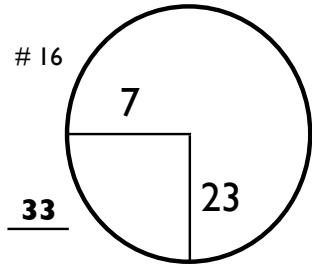

ROUND 3 Sunday, 02 September 2018

Shaw Charity Classic

15:03 01/09/18

PAR 5s PACED ON FAIRWAY PLATE NOTED

CHAMPIONS HOLE LOCATIONS