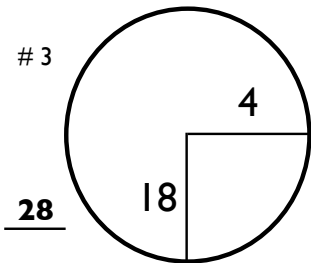

ROUND 3 Sunday, 02 September 2018

Shaw Charity Classic

15:03 01/09/18

PAR 5s PACED ON FAIRWAY PLATE NOTED

CHAMPIONS HOLE LOCATIONS