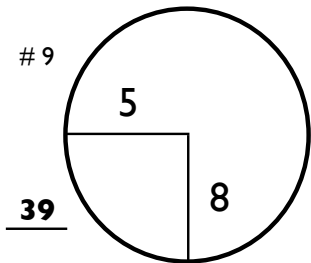

ROUND 3 Sunday, 02 September 2018

Shaw Charity Classic

15:03 01/09/18

PAR 5s PACED ON FAIRWAY PLATE NOTED

CHAMPIONS HOLE LOCATIONS