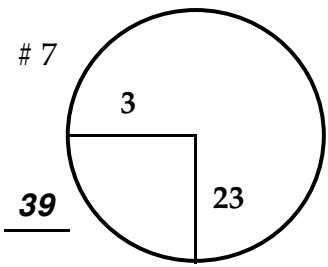

ROUND

DAY

DATE

TOURNAMENT

COURSE

Paced to 100 yard plate