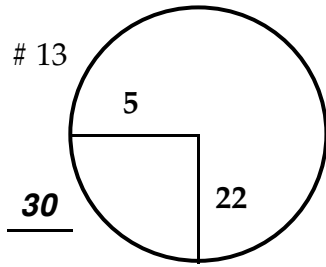

ROUND

DAY

DATE

TOURNAMENT

COURSE

Paced to 100 yard plate