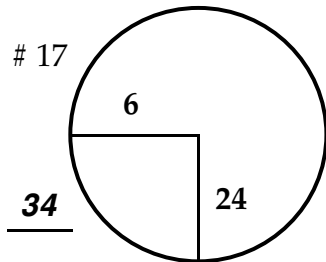

ROUND

DAY

DATE

TOURNAMENT

COURSE

Paced to 100 yard plate