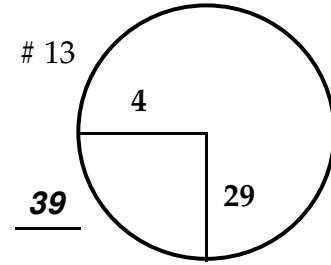

One

Sunday

January 13, 2019

ROUND

DAY

DATE

TOURNAMENT

COURSE

Bohemos
Great Exuma Classic
Sandals Emerald Bay

Sandals Emerald Bay

Paced to 100 yard plate