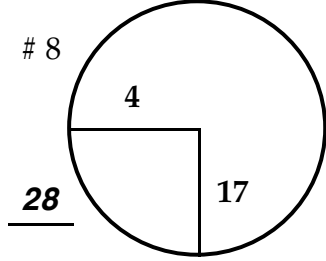

One

Sunday

January 13, 2019

ROUND

DAY

DATE

TOURNAMENT

COURSE

Bohemos
Great Exuma Classic
Sandals Emerald Bay

Sandals Emerald Bay

Paced to 100 yard plate