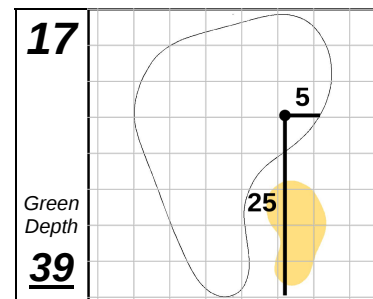

TPC Deere Run

John Deere Classic