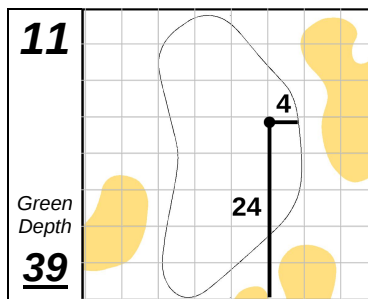

TPC Deere Run

John Deere Classic