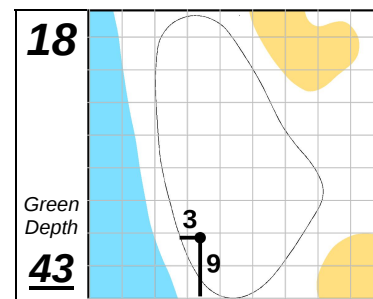

TPC Deere Run

John Deere Classic