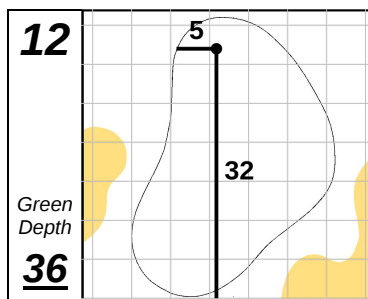

TPC Deere Run

John Deere Classic