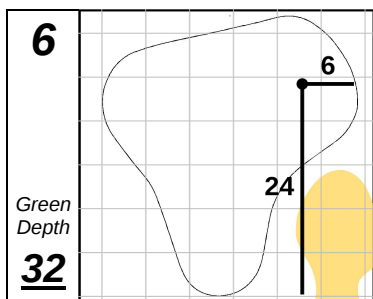

TPC Deere Run

John Deere Classic