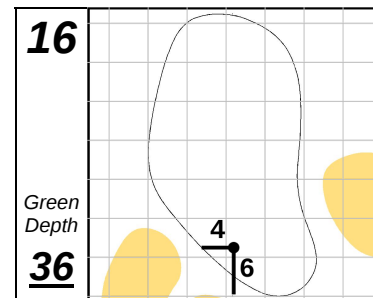

TPC Deere Run

John Deere Classic