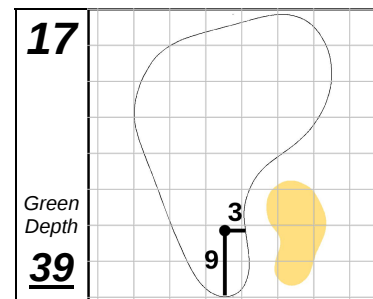

TPC Deere Run

John Deere Classic