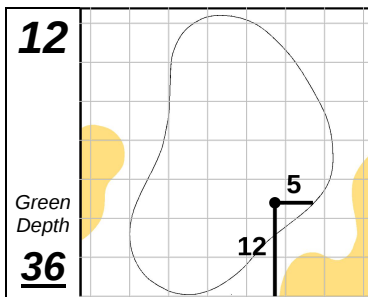

TPC Deere Run

John Deere Classic