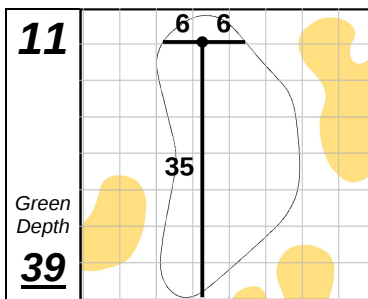

TPC Deere Run

John Deere Classic