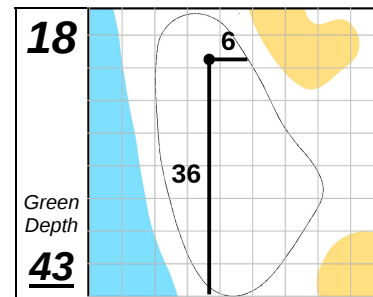

TPC Deere Run

John Deere Classic