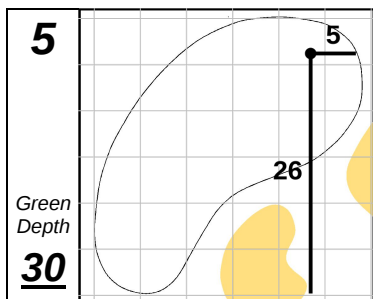

TPC Deere Run

John Deere Classic