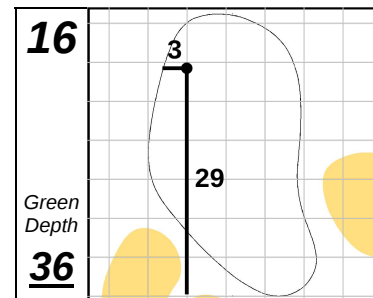

TPC Deere Run

John Deere Classic