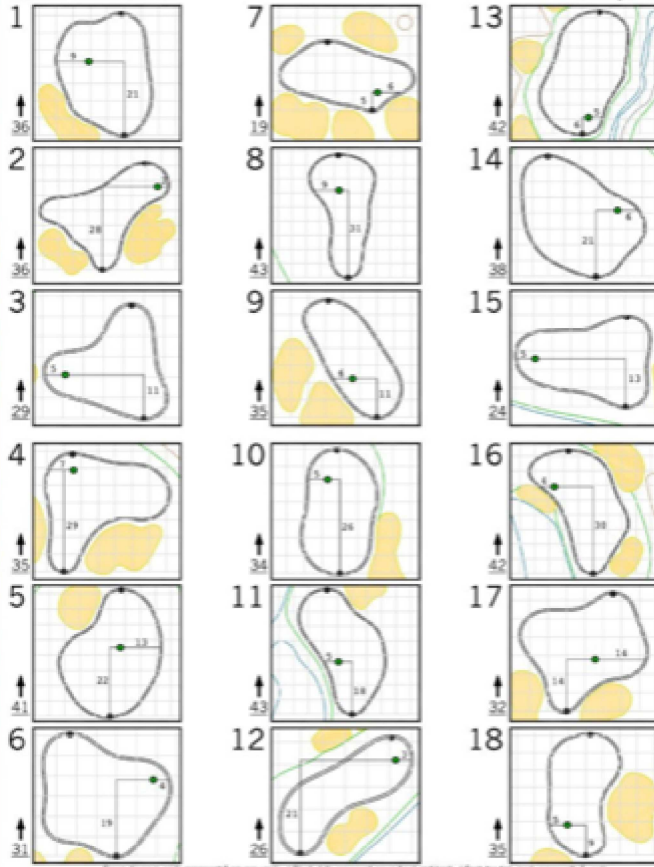

Round 4 Hole Locations

Sunday, 04/14/19