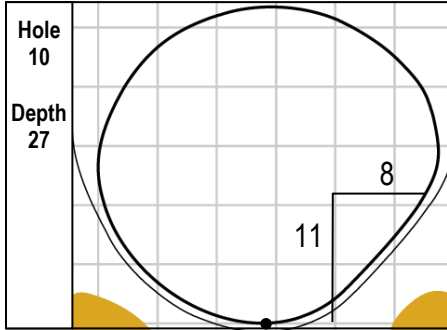

101st PGA CHAMPIONSHIP
Bethpage Black • Bethpage State Park • Farmingdale, NY
Thursday, May 16, 2019 • Round 1

Gridlines are shown at 5 Yard Increments