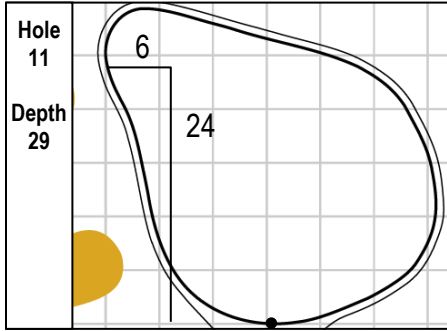

101st PGA CHAMPIONSHIP
Bethpage Black • Bethpage State Park • Farmingdale, NY
Thursday, May 16, 2019 • Round 1

Gridlines are shown at 5 Yard Increments