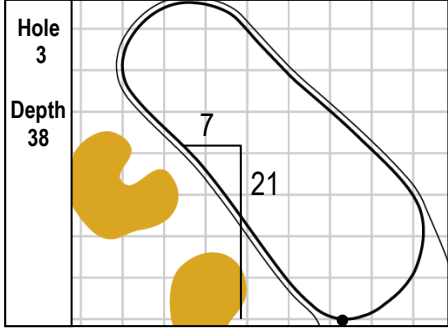

101st PGA CHAMPIONSHIP
Bethpage Black • Bethpage State Park • Farmingdale, NY
Thursday, May 16, 2019 • Round 1

Gridlines are shown at 5 Yard Increments