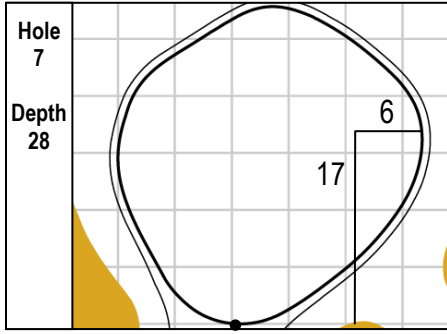

101st PGA CHAMPIONSHIP
Bethpage Black • Bethpage State Park • Farmingdale, NY
Thursday, May 16, 2019 • Round 1

Gridlines are shown at 5 Yard Increments