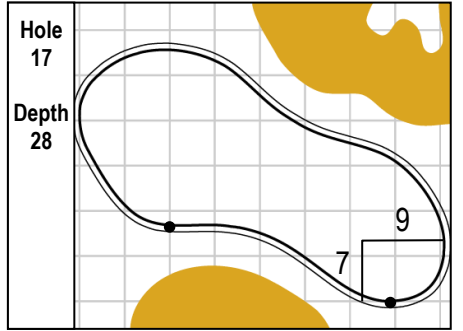

101st PGA CHAMPIONSHIP
Bethpage Black • Bethpage State Park • Farmingdale, NY
Thursday, May 16, 2019 • Round 1

Gridlines are shown at 5 Yard Increments