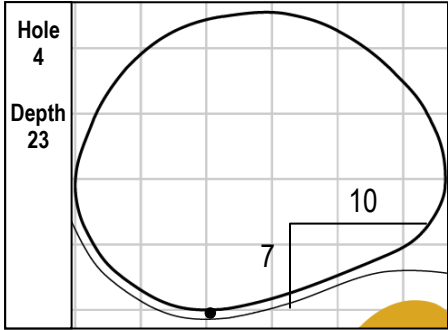

101st PGA CHAMPIONSHIP
Bethpage Black • Bethpage State Park • Farmingdale, NY
Thursday, May 16, 2019 • Round 1

Gridlines are shown at 5 Yard Increments