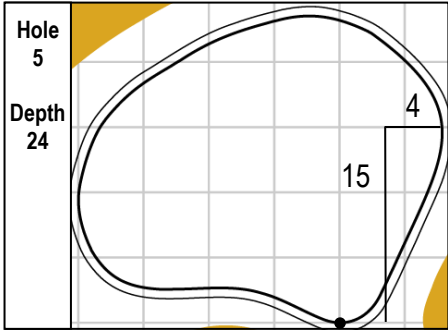

101st PGA CHAMPIONSHIP
Bethpage Black • Bethpage State Park • Farmingdale, NY
Thursday, May 16, 2019 • Round 1

Gridlines are shown at 5 Yard Increments