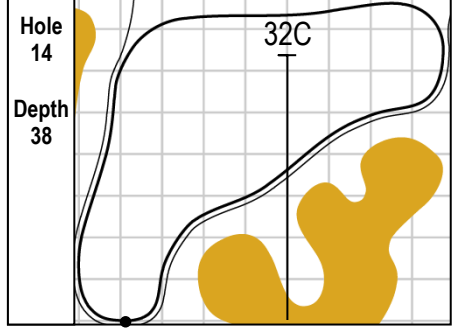

101st PGA CHAMPIONSHIP
Bethpage Black • Bethpage State Park • Farmingdale, NY
Thursday, May 16, 2019 • Round 1

Gridlines are shown at 5 Yard Increments