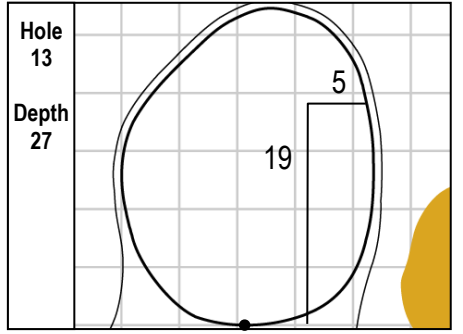

101st PGA CHAMPIONSHIP
Bethpage Black • Bethpage State Park • Farmingdale, NY
Thursday, May 16, 2019 • Round 1

Gridlines are shown at 5 Yard Increments