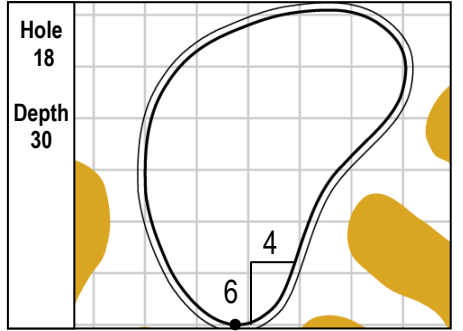

101st PGA CHAMPIONSHIP
Bethpage Black • Bethpage State Park • Farmingdale, NY
Thursday, May 16, 2019 • Round 1

Gridlines are shown at 5 Yard Increments