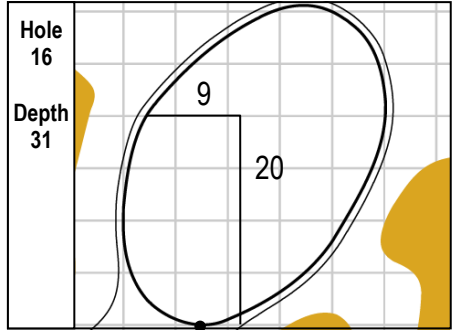

101st PGA CHAMPIONSHIP
Bethpage Black • Bethpage State Park • Farmingdale, NY
Thursday, May 16, 2019 • Round 1

Gridlines are shown at 5 Yard Increments