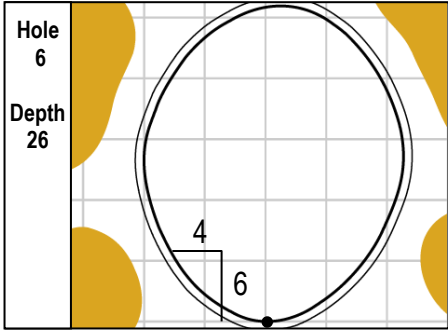

101st PGA CHAMPIONSHIP
Bethpage Black • Bethpage State Park • Farmingdale, NY
Thursday, May 16, 2019 • Round 1

Gridlines are shown at 5 Yard Increments