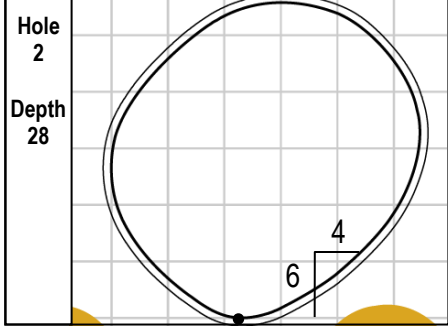

101st PGA CHAMPIONSHIP
Bethpage Black • Bethpage State Park • Farmingdale, NY
Thursday, May 16, 2019 • Round 1

Gridlines are shown at 5 Yard Increments