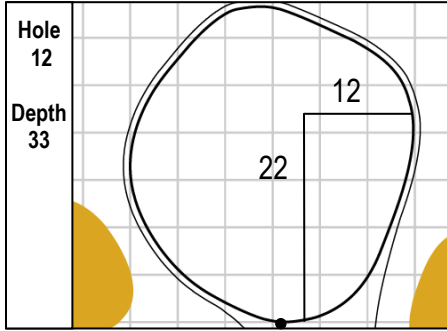

101st PGA CHAMPIONSHIP
Bethpage Black • Bethpage State Park • Farmingdale, NY
Thursday, May 16, 2019 • Round 1

Gridlines are shown at 5 Yard Increments