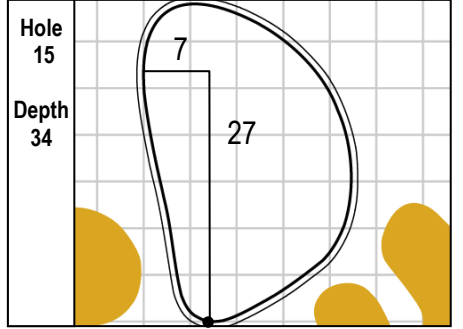

101st PGA CHAMPIONSHIP
Bethpage Black • Bethpage State Park • Farmingdale, NY
Thursday, May 16, 2019 • Round 1

Gridlines are shown at 5 Yard Increments