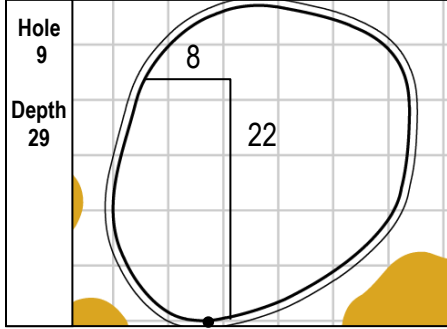

101st PGA CHAMPIONSHIP
Bethpage Black • Bethpage State Park • Farmingdale, NY
Thursday, May 16, 2019 • Round 1

Gridlines are shown at 5 Yard Increments