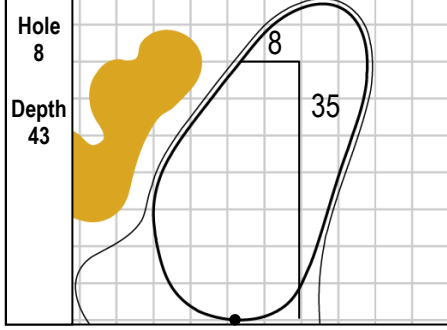

101st PGA CHAMPIONSHIP
Bethpage Black • Bethpage State Park • Farmingdale, NY
Thursday, May 16, 2019 • Round 1

Gridlines are shown at 5 Yard Increments