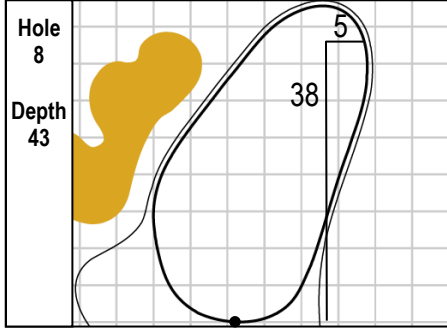

101st PGA CHAMPIONSHIP
Bethpage Black • Bethpage State Park • Farmingdale, NY
Saturday, May 18, 2019 • Round 3

Gridlines are shown at 5 Yard Increments