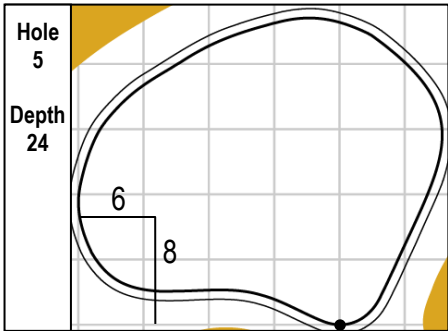

101st PGA CHAMPIONSHIP
Bethpage Black • Bethpage State Park • Farmingdale, NY
Saturday, May 18, 2019 • Round 3

Gridlines are shown at 5 Yard Increments