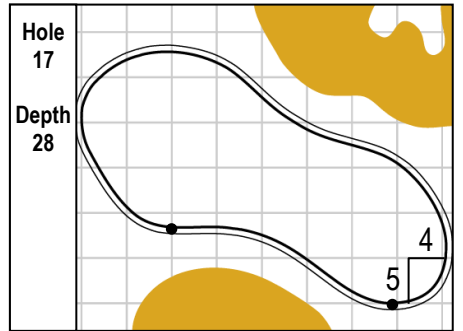

101st PGA CHAMPIONSHIP
Bethpage Black • Bethpage State Park • Farmingdale, NY
Saturday, May 18, 2019 • Round 3

Gridlines are shown at 5 Yard Increments