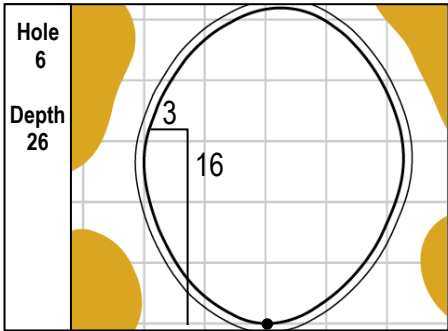

101st PGA CHAMPIONSHIP
Bethpage Black • Bethpage State Park • Farmingdale, NY
Saturday, May 18, 2019 • Round 3

Gridlines are shown at 5 Yard Increments