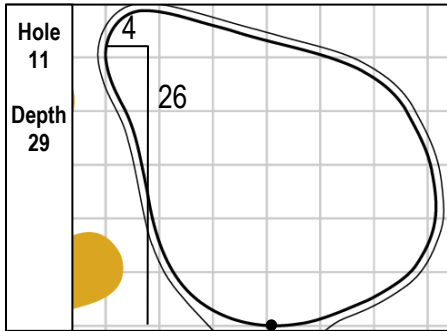

101st PGA CHAMPIONSHIP
Bethpage Black • Bethpage State Park • Farmingdale, NY
Saturday, May 18, 2019 • Round 3

Gridlines are shown at 5 Yard Increments