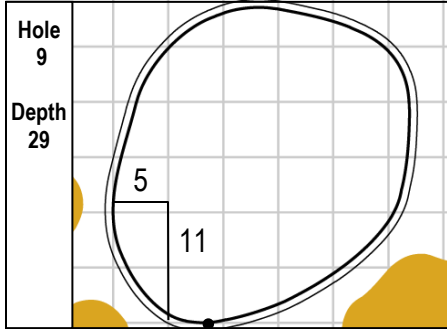

101st PGA CHAMPIONSHIP
Bethpage Black • Bethpage State Park • Farmingdale, NY
Saturday, May 18, 2019 • Round 3

Gridlines are shown at 5 Yard Increments