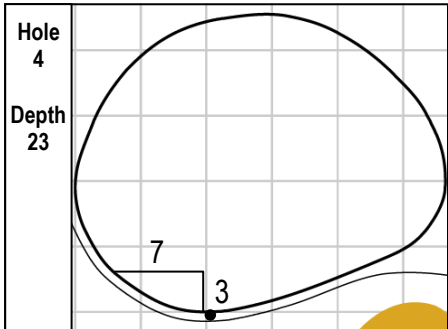

101st PGA CHAMPIONSHIP
Bethpage Black • Bethpage State Park • Farmingdale, NY
Saturday, May 18, 2019 • Round 3

Gridlines are shown at 5 Yard Increments