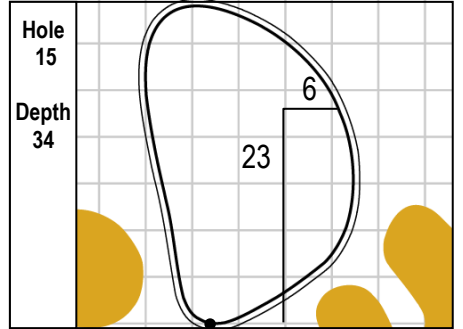

101st PGA CHAMPIONSHIP
Bethpage Black • Bethpage State Park • Farmingdale, NY
Saturday, May 18, 2019 • Round 3

Gridlines are shown at 5 Yard Increments