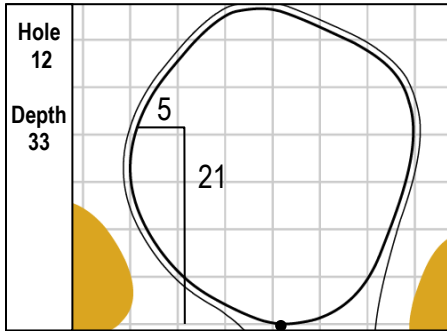

101st PGA CHAMPIONSHIP
Bethpage Black • Bethpage State Park • Farmingdale, NY
Saturday, May 18, 2019 • Round 3

Gridlines are shown at 5 Yard Increments