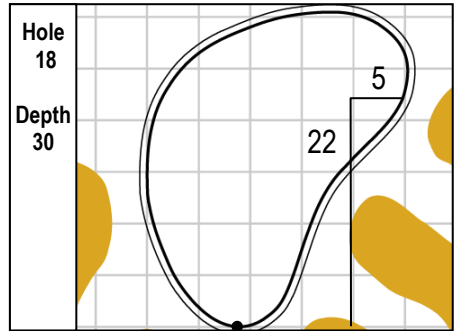

101st PGA CHAMPIONSHIP
Bethpage Black • Bethpage State Park • Farmingdale, NY
Saturday, May 18, 2019 • Round 3

Gridlines are shown at 5 Yard Increments