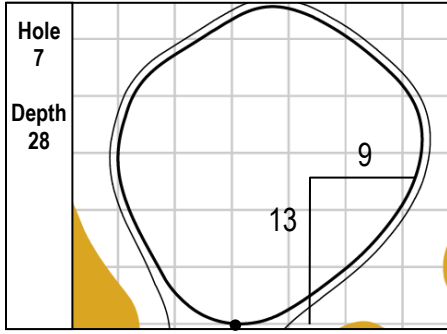

101st PGA CHAMPIONSHIP
Bethpage Black • Bethpage State Park • Farmingdale, NY
Saturday, May 18, 2019 • Round 3

Gridlines are shown at 5 Yard Increments