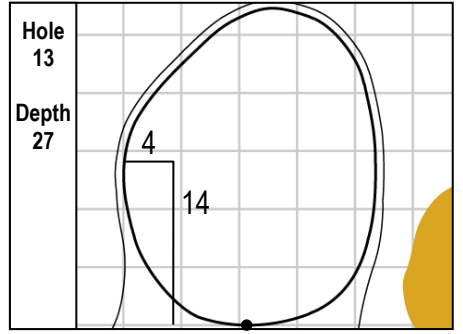

101st PGA CHAMPIONSHIP
Bethpage Black • Bethpage State Park • Farmingdale, NY
Saturday, May 18, 2019 • Round 3

Gridlines are shown at 5 Yard Increments