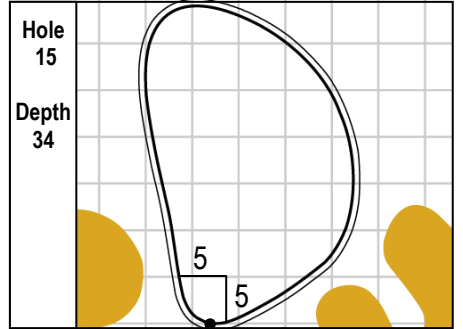

101st PGA CHAMPIONSHIP
Bethpage Black • Bethpage State Park • Farmingdale, NY
Sunday, May 19, 2019 • Final Round

Gridlines are shown at 5 Yard Increments