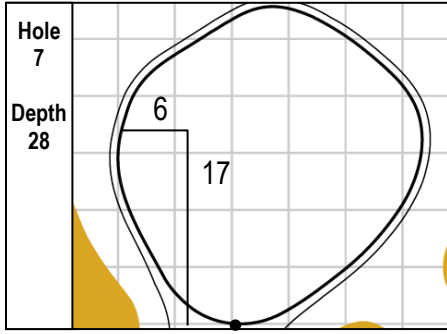

101st PGA CHAMPIONSHIP
Bethpage Black • Bethpage State Park • Farmingdale, NY
Sunday, May 19, 2019 • Final Round

Gridlines are shown at 5 Yard Increments