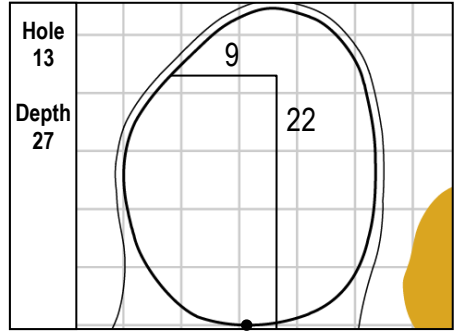

101st PGA CHAMPIONSHIP
Bethpage Black • Bethpage State Park • Farmingdale, NY
Sunday, May 19, 2019 • Final Round

Gridlines are shown at 5 Yard Increments