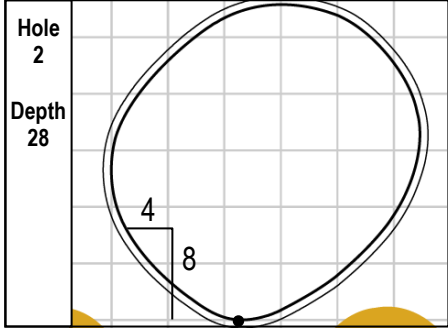

101st PGA CHAMPIONSHIP
Bethpage Black • Bethpage State Park • Farmingdale, NY
Sunday, May 19, 2019 • Final Round

Gridlines are shown at 5 Yard Increments