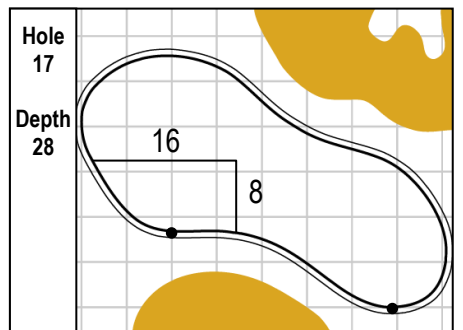

101st PGA CHAMPIONSHIP
Bethpage Black • Bethpage State Park • Farmingdale, NY
Sunday, May 19, 2019 • Final Round

Gridlines are shown at 5 Yard Increments