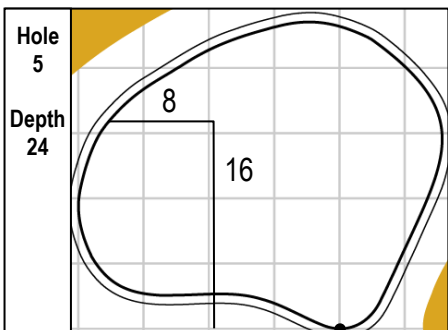

101st PGA CHAMPIONSHIP
Bethpage Black • Bethpage State Park • Farmingdale, NY
Sunday, May 19, 2019 • Final Round

Gridlines are shown at 5 Yard Increments