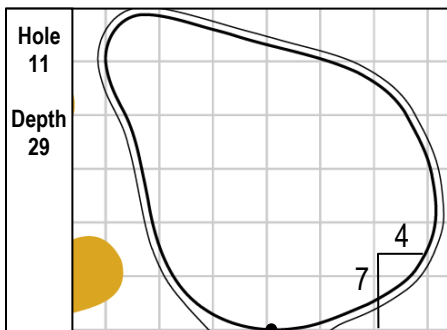

101st PGA CHAMPIONSHIP
Bethpage Black • Bethpage State Park • Farmingdale, NY
Sunday, May 19, 2019 • Final Round

Gridlines are shown at 5 Yard Increments