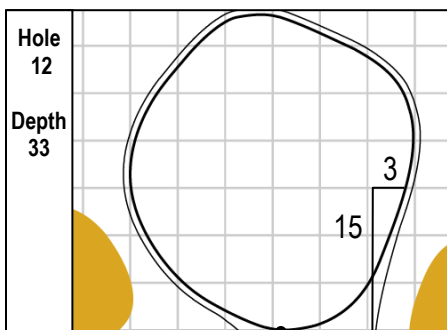

101st PGA CHAMPIONSHIP
Bethpage Black • Bethpage State Park • Farmingdale, NY
Sunday, May 19, 2019 • Final Round

Gridlines are shown at 5 Yard Increments