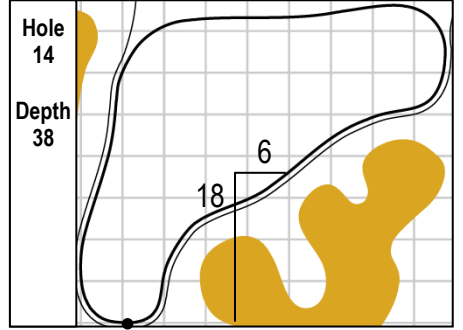

101st PGA CHAMPIONSHIP
Bethpage Black • Bethpage State Park • Farmingdale, NY
Sunday, May 19, 2019 • Final Round

Gridlines are shown at 5 Yard Increments