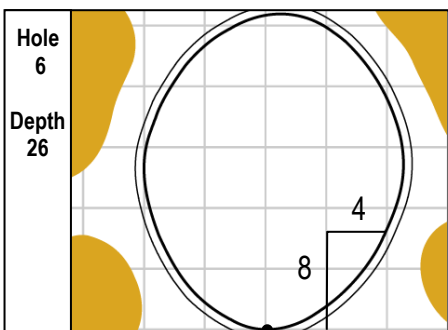

101st PGA CHAMPIONSHIP
Bethpage Black • Bethpage State Park • Farmingdale, NY
Sunday, May 19, 2019 • Final Round

Gridlines are shown at 5 Yard Increments