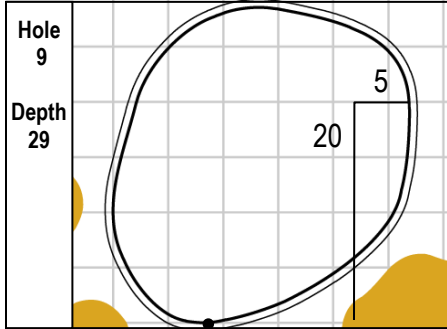

101st PGA CHAMPIONSHIP
Bethpage Black • Bethpage State Park • Farmingdale, NY
Sunday, May 19, 2019 • Final Round

Gridlines are shown at 5 Yard Increments