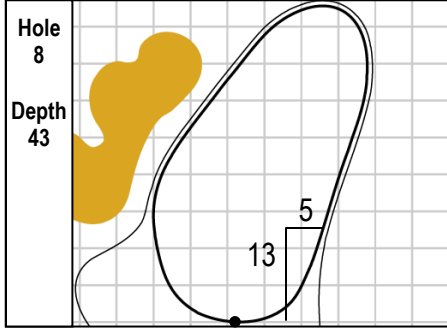

101st PGA CHAMPIONSHIP
Bethpage Black • Bethpage State Park • Farmingdale, NY
Sunday, May 19, 2019 • Final Round

Gridlines are shown at 5 Yard Increments