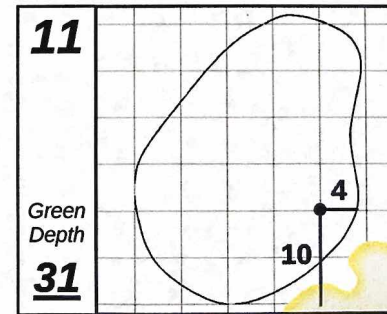

**NOTE:**  
Paced to  
Left Fwy  
Depth 36  
24/6 right

Genesis Open

Riviera Country Club