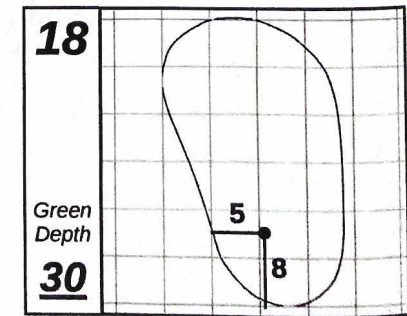

**NOTE:**  
Paced to  
Left Fwy  
Depth 36  
24/6 right

Genesis Open

Riviera Country Club