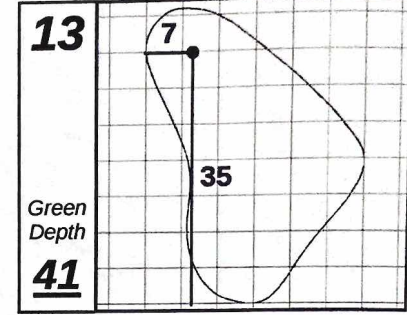

**NOTE:**  
Paced to  
Left Fwy  
Depth 36  
24/6 right

Genesis Open

Riviera Country Club