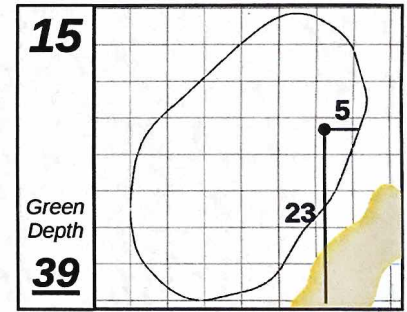

**NOTE:**  
Paced to  
Left Fwy  
Depth 36  
24/6 right

Genesis Open

Riviera Country Club