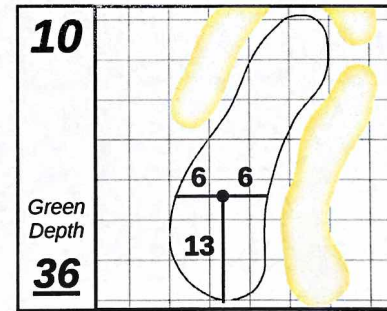

**NOTE:**  
Paced to  
Left Fwy  
Depth 36  
24/6 right

Genesis Open

Riviera Country Club