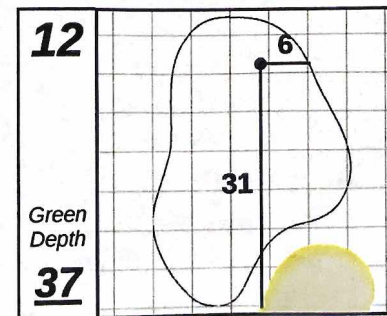

**NOTE:**  
Paced to  
Left Fwy  
Depth 36  
24/6 right

Genesis Open

Riviera Country Club