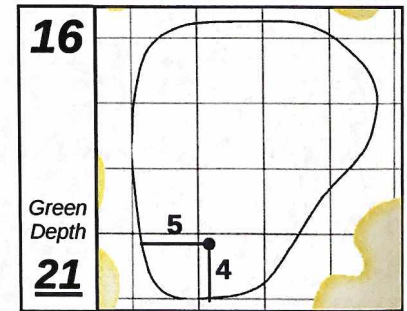

**NOTE:**  
Paced to  
Left Fwy  
Depth 36  
24/6 right

Genesis Open

Riviera Country Club