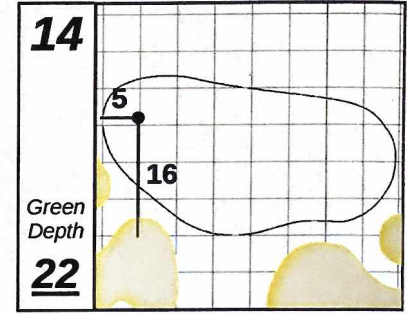

**NOTE:**  
Paced to  
Left Fwy  
Depth 36  
24/6 right

Genesis Open

Riviera Country Club