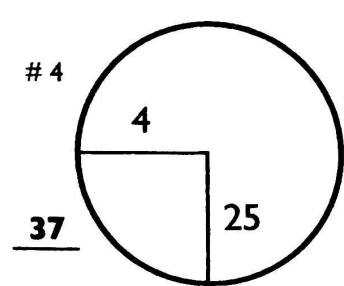

ROUND 1
Friday, 21 June 2019

UNIVERSITY RIDGE GC
MADISON, WI

L-Yellow Dot(40 Front), R-209 SPR