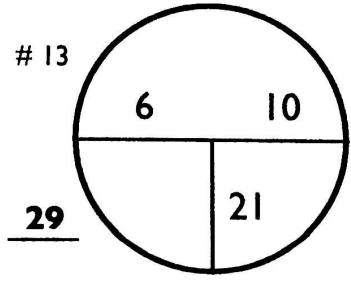

ROUND 1
Friday, 21 June 2019

UNIVERSITY RIDGE GC
MADISON, WI

L-Yellow Dot(40 Front), R-209 SPR