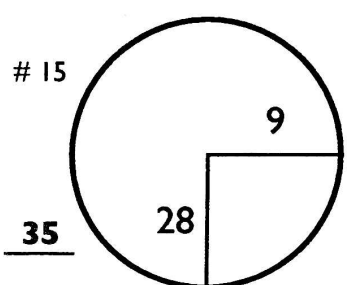

ROUND 1
Friday, 21 June 2019

UNIVERSITY RIDGE GC
MADISON, WI

L-Yellow Dot(40 Front), R-209 SPR