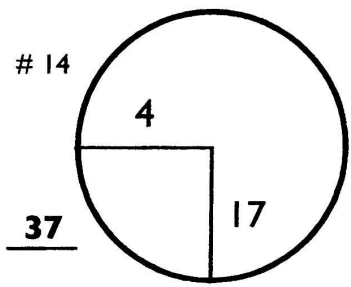

ROUND 1
Friday, 21 June 2019

UNIVERSITY RIDGE GC
MADISON, WI

L-Yellow Dot(40 Front), R-209 SPR