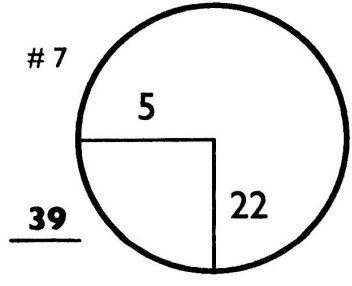

ROUND 1
Friday, 21 June 2019

UNIVERSITY RIDGE GC
MADISON, WI

L-Yellow Dot(40 Front), R-209 SPR