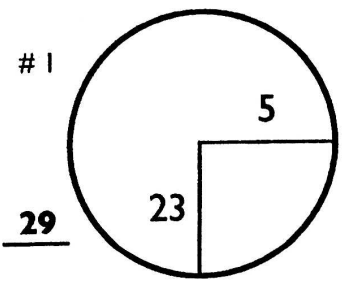

ROUND 1
Friday, 21 June 2019

UNIVERSITY RIDGE GC
MADISON, WI

L-Yellow Dot(40 Front), R-209 SPR