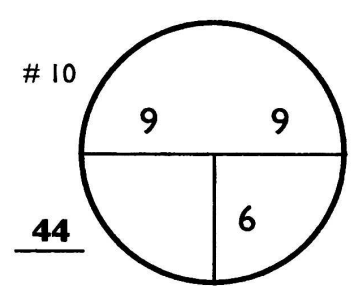

ROUND 1
Friday, 21 June 2019

UNIVERSITY RIDGE GC
MADISON, WI

L-Yellow Dot(40 Front), R-209 SPR