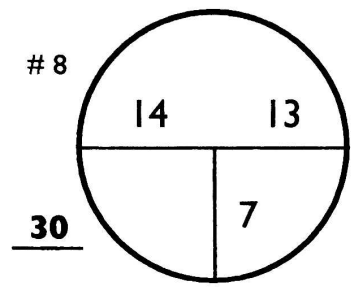

ROUND 1
Friday, 21 June 2019

UNIVERSITY RIDGE GC
MADISON, WI

L-Yellow Dot(40 Front), R-209 SPR