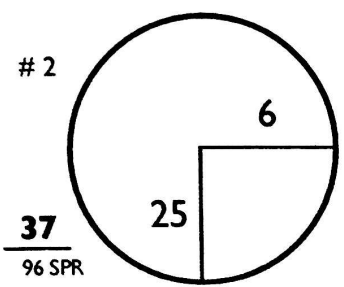

ROUND 1
Friday, 21 June 2019

UNIVERSITY RIDGE GC
MADISON, WI

L-Yellow Dot(40 Front), R-209 SPR