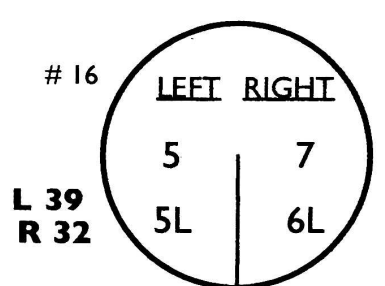

ROUND 1
Friday, 21 June 2019

UNIVERSITY RIDGE GC
MADISON, WI

L-Yellow Dot(40 Front), R-209 SPR