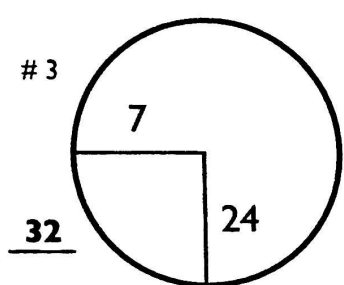

ROUND 1
Friday, 21 June 2019

UNIVERSITY RIDGE GC
MADISON, WI

L-Yellow Dot(40 Front), R-209 SPR