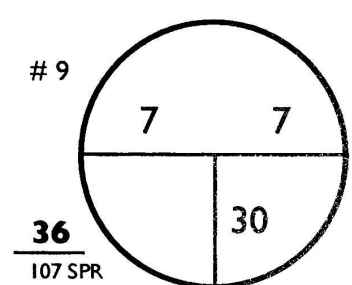

ROUND 1
Friday, 21 June 2019

UNIVERSITY RIDGE GC
MADISON, WI

L-Yellow Dot(40 Front), R-209 SPR