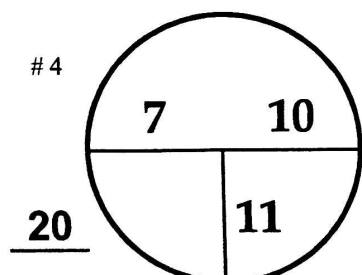

TWO

Saturday

February 16, 2019

CHUBB CLASSIC

LELY CLASSICS  
COURSE

ROUND

DAY

DATE

TOURNAMENT

COURSE

71 SPR (#17)

78 SPR (#5)