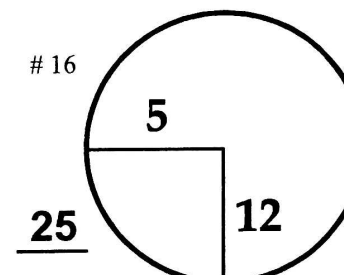

TWO

Saturday

February 16, 2019

CHUBB CLASSIC

LELY CLASSICS  
COURSE

ROUND

DAY

DATE

TOURNAMENT

COURSE

71 SPR (#17)

78 SPR (#5)