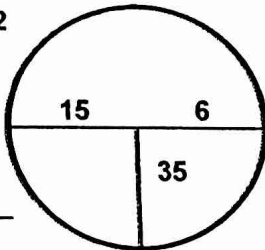

TOURNAMENT:

HOLE LOCATIONS
MASTERCARD JAPAN CHAMPIONSHIP

COURSE: *NARITA GOLF CLUB* ROUND ONE DATE: 6/7/2019

1

7

13

2

8

14

3

9

15

51 YD YELLOW DOT

4

10

16

5

100 YARD YELLOW DOT

11

17

6

12

100 YARD YELLOW DOT

18

101 YARD YELLOW DOT

All Measurements are in PACES