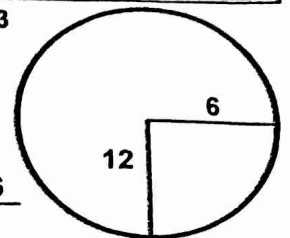

TOURNAMENT:

HOLE LOCATIONS
MASTERCARD JAPAN CHAMPIONSHIP

COURSE: *NARITA GOLF CLUB* ROUND ONE DATE: 6/7/2019

1

7

13

2

8

14

3

9

15

51 YD YELLOW DOT

4

10

16

5

100 YARD YELLOW DOT

11

17

6

12

100 YARD YELLOW DOT

18

101 YARD YELLOW DOT

All Measurements are in PACES