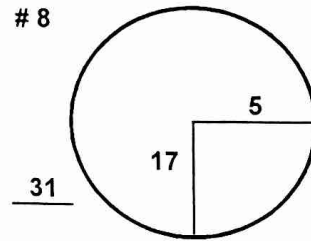

PGA TOUR CHAMPIONS

HOLE LOCATIONS

TOURNAMENT: MASTERCARD JAPAN CHAMPIONSHIP

COURSE: *NARITA GOLF CLUB* ROUND *two* DATE: 6/8/19

PAR 5 AXIS AS PER YELLOW MARKS

All Measurements are in PACES