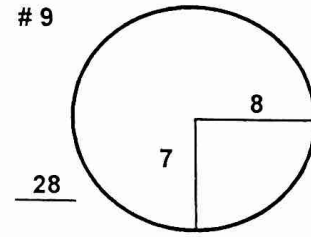

PGA TOUR CHAMPIONS

HOLE LOCATIONS

TOURNAMENT: MASTERCARD JAPAN CHAMPIONSHIP

COURSE: *NARITA GOLF CLUB* ROUND *two* DATE: 6/8/19

PAR 5 AXIS AS PER YELLOW MARKS

All Measurements are in PACES