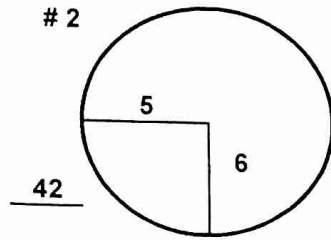

PGA TOUR CHAMPIONS

HOLE LOCATIONS

TOURNAMENT: MASTERCARD JAPAN CHAMPIONSHIP

COURSE: *NARITA GOLF CLUB* ROUND *two* DATE: 6/8/19

PAR 5 AXIS AS PER YELLOW MARKS

All Measurements are in PACES