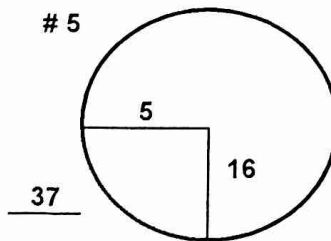

PGA TOUR CHAMPIONS

HOLE LOCATIONS

TOURNAMENT: MASTERCARD JAPAN CHAMPIONSHIP

COURSE: *NARITA GOLF CLUB* ROUND *two* DATE: 6/8/19

PAR 5 AXIS AS PER YELLOW MARKS

All Measurements are in PACES