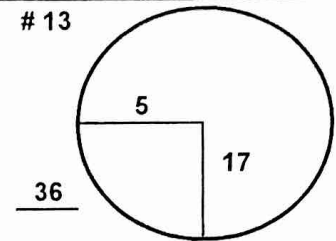

PGA TOUR CHAMPIONS

HOLE LOCATIONS

TOURNAMENT: MASTERCARD JAPAN CHAMPIONSHIP

COURSE: *NARITA GOLF CLUB* ROUND *two* DATE: 6/8/19

PAR 5 AXIS AS PER YELLOW MARKS

All Measurements are in PACES