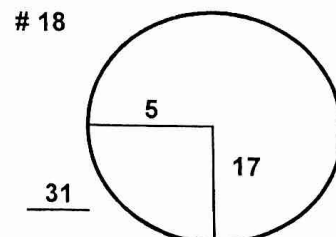

PGA TOUR CHAMPIONS

HOLE LOCATIONS

TOURNAMENT: MASTERCARD JAPAN CHAMPIONSHIP

COURSE: *NARITA GOLF CLUB* ROUND *two* DATE: 6/8/19

PAR 5 AXIS AS PER YELLOW MARKS

All Measurements are in PACES