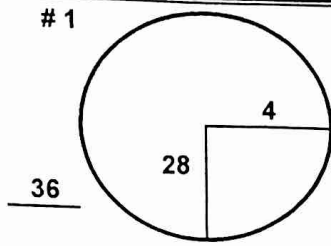

PGA TOUR CHAMPIONS

HOLE LOCATIONS

TOURNAMENT: MASTERCARD JAPAN CHAMPIONSHIP

COURSE: *NARITA GOLF CLUB* ROUND *two* DATE: 6/8/19

PAR 5 AXIS AS PER YELLOW MARKS

All Measurements are in PACES