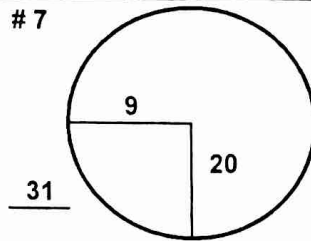

PGA TOUR CHAMPIONS

HOLE LOCATIONS

TOURNAMENT: MASTERCARD JAPAN CHAMPIONSHIP

COURSE: *NARITA GOLF CLUB* ROUND *two* DATE: 6/8/19

PAR 5 AXIS AS PER YELLOW MARKS

All Measurements are in PACES