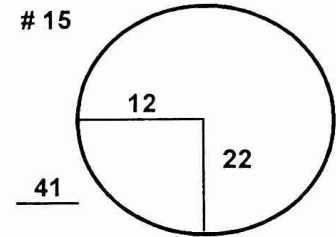

PGA TOUR CHAMPIONS

HOLE LOCATIONS

TOURNAMENT: MASTERCARD JAPAN CHAMPIONSHIP

COURSE: *NARITA GOLF CLUB* ROUND *two* DATE: 6/8/19

PAR 5 AXIS AS PER YELLOW MARKS

All Measurements are in PACES