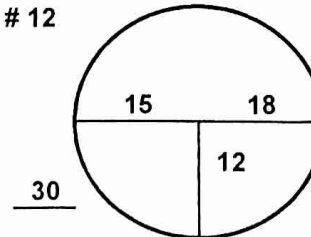

PGA TOUR CHAMPIONS

HOLE LOCATIONS

TOURNAMENT: MASTERCARD JAPAN CHAMPIONSHIP

COURSE: *NARITA GOLF CLUB* ROUND *two* DATE: 6/8/19

PAR 5 AXIS AS PER YELLOW MARKS

All Measurements are in PACES