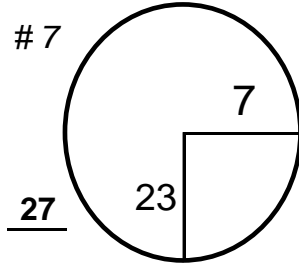

Round 2 Saturday, 01 June 2019

Principal<sup>SM</sup>  
Charity Classic

Presented by WELLS FARGO

WAKONDA CLUB  
Des Moines, IA

100 yd Plate

100 yd Plate

100 yd Plate

100 yd Plate