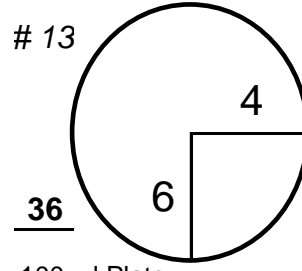

Round 2 Saturday, 01 June 2019

Principal<sup>SM</sup>  
Charity Classic

Presented by WELLS FARGO

WAKONDA CLUB  
Des Moines, IA

100 yd Plate

100 yd Plate

100 yd Plate

100 yd Plate