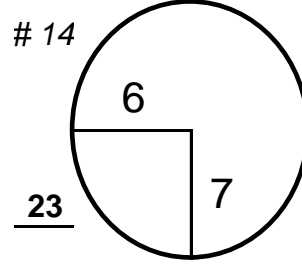

Round 2 Saturday, 01 June 2019

Principal<sup>SM</sup>  
Charity Classic

Presented by WELLS FARGO

WAKONDA CLUB  
Des Moines, IA

100 yd Plate

100 yd Plate

100 yd Plate

100 yd Plate