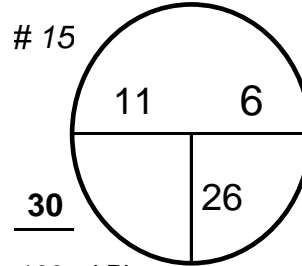

Round 2 Saturday, 01 June 2019

Principal<sup>SM</sup>  
Charity Classic

Presented by WELLS FARGO

WAKONDA CLUB  
Des Moines, IA

100 yd Plate

100 yd Plate

100 yd Plate

100 yd Plate