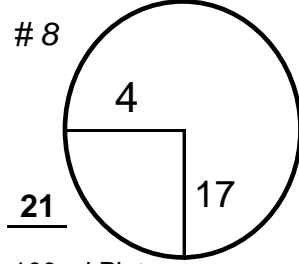

Round 2 Saturday, 01 June 2019

Principal<sup>SM</sup>  
Charity Classic

Presented by WELLS FARGO

WAKONDA CLUB  
Des Moines, IA

100 yd Plate

100 yd Plate

100 yd Plate

100 yd Plate