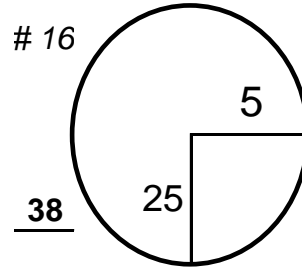

Round 2 Saturday, 01 June 2019

Principal<sup>SM</sup>  
Charity Classic

Presented by WELLS FARGO

WAKONDA CLUB  
Des Moines, IA

100 yd Plate

100 yd Plate

100 yd Plate

100 yd Plate