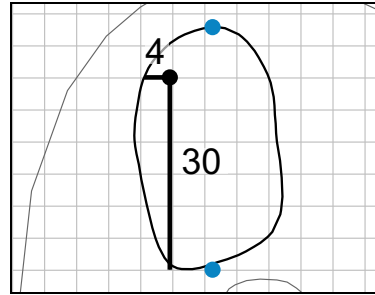

Green Depth
38

8