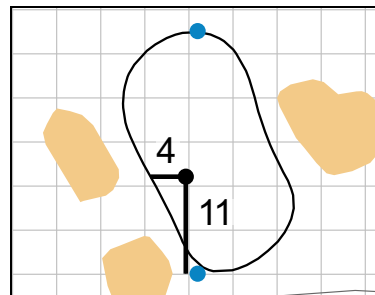

Green Depth  
**32**

**5**

Green Depth  
**38**

**6**

Green Depth  
**28**

## 2019 U.S. Senior Open Championship

**7**

Green Depth  
**38**

**8**

Green Depth  
**32**

**9**

Green Depth  
**32**

**10**

Green Depth  
**37**

**11**

Green Depth  
**31**

**12**

Green Depth  
**28**

Green Depth  
**29**

**17**

Green Depth  
**32**

**18**

Green Depth  
**32**

Each side of a complete square on the green represents 5 yards. / Blue dots represent green front and back.