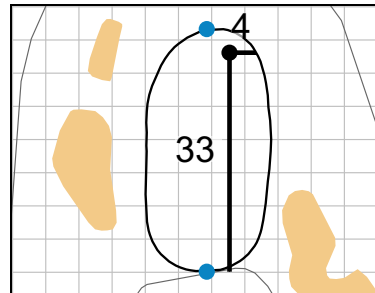

Green Depth  
**32**

**5**

Green Depth  
**38**

**6**

Green Depth  
**28**

## 2019 U.S. Senior Open Championship

**7**

Green Depth  
**38**

**8**

Green Depth  
**32**

**9**

Green Depth  
**32**

**10**

Green Depth  
**37**

**11**

Green Depth  
**31**

**12**

Green Depth  
**28**

Green Depth  
**29**

**17**

Green Depth  
**32**

**18**

Green Depth  
**32**

Each side of a complete square on the green represents 5 yards. / Blue dots represent green front and back.