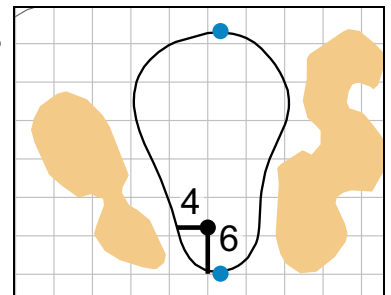

Green Depth  
**32**

**5**

Green Depth  
**38**

**6**

Green Depth  
**28**

Green Depth  
**37**

**11**

Green Depth  
**31**

**12**

Green Depth  
**28**

## Warren Golf Course At Notre Dame

**13**

Green Depth  
**24**

**14**

Green Depth  
**35**

**15**

Green Depth  
**32**

**16**

Green Depth  
**29**

**17**

Green Depth  
**32**

**18**

Green Depth  
**32**

Each side of a complete square on the green represents 5 yards. / Blue dots represent green front and back.