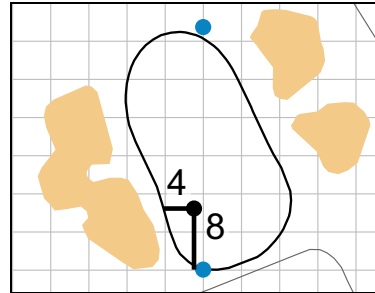

Green Depth
32

9