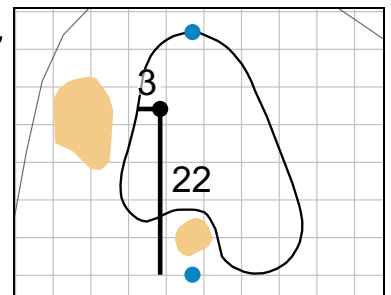

Green Depth  
**37**

**11**

Green Depth  
**31**

**12**

Green Depth  
**28**

## Warren Golf Course At Notre Dame

**13**

Green Depth  
**24**

**14**

Green Depth  
**35**

**15**

Green Depth  
**32**

**16**

Green Depth  
**29**

**17**

Green Depth  
**32**

**18**

Green Depth  
**32**

Each side of a complete square on the green represents 5 yards. / Blue dots represent green front and back.