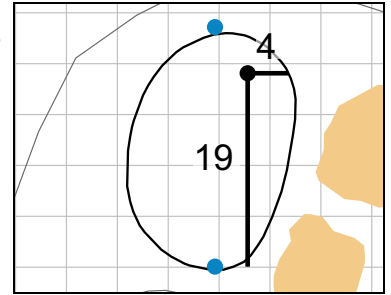

Green Depth  
**37**

**11**

Green Depth  
**31**

**12**

Green Depth  
**28**

## Warren Golf Course At Notre Dame

**13**

Green Depth  
**24**

**14**

Green Depth  
**35**

**15**

Green Depth  
**32**

**16**

Green Depth  
**29**

**17**

Green Depth  
**32**

**18**

Green Depth  
**32**

Each side of a complete square on the green represents 5 yards. / Blue dots represent green front and back.