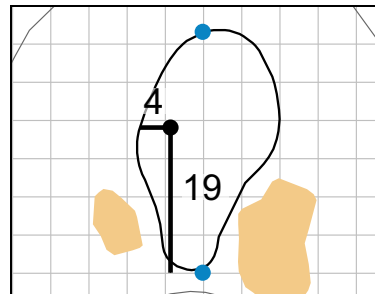

Green Depth  
**32**

**5**

Green Depth  
**38**

**6**

Green Depth  
**28**

## 2019 U.S. Senior Open Championship

**7**

Green Depth  
**38**

**8**

Green Depth  
**32**

**9**

Green Depth  
**32**

**10**

Green Depth  
**37**

**11**

Green Depth  
**31**

**12**

Green Depth  
**28**

Green Depth  
**29**

**17**

Green Depth  
**32**

**18**

Green Depth  
**32**

Each side of a complete square on the green represents 5 yards. / Blue dots represent green front and back.