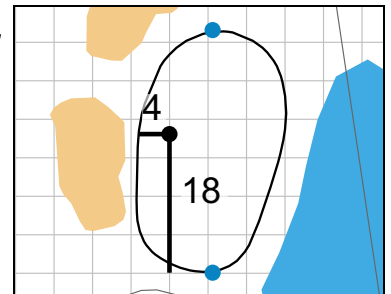

Green Depth  
**32**

**5**

Green Depth  
**38**

**6**

Green Depth  
**28**

Green Depth  
**37**

**11**

Green Depth  
**31**

**12**

Green Depth  
**28**

## Warren Golf Course At Notre Dame

**13**

Green Depth  
**24**

**14**

Green Depth  
**35**

**15**

Green Depth  
**32**

**16**

Green Depth  
**29**

**17**

Green Depth  
**32**

**18**

Green Depth  
**32**

Each side of a complete square on the green represents 5 yards. / Blue dots represent green front and back.