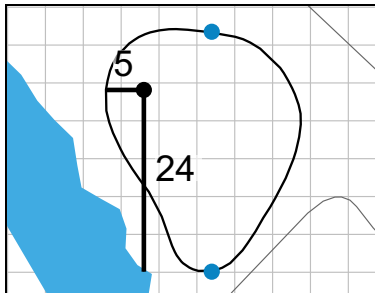

# Round 4 - Sunday, June 30th, 2019

**1**

Green Depth  
**23**

**2**

Green Depth  
**24**

**3**

Green Depth  
**37**

**4**

Green Depth  
**32**

**5**

Green Depth  
**38**

**6**

Green Depth  
**28**

Green Depth  
**29**

**17**

Green Depth  
**32**

**18**

Green Depth  
**32**

Each side of a complete square on the green represents 5 yards. / Blue dots represent green front and back.