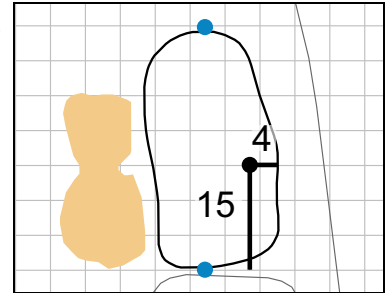

Green Depth  
**32**

**5**

Green Depth  
**38**

**6**

Green Depth  
**28**

Green Depth  
**37**

**11**

Green Depth  
**31**

**12**

Green Depth  
**28**

## Warren Golf Course At Notre Dame

**13**

Green Depth  
**24**

**14**

Green Depth  
**35**

**15**

Green Depth  
**32**

**16**

Green Depth  
**29**

**17**

Green Depth  
**32**

**18**

Green Depth  
**32**

Each side of a complete square on the green represents 5 yards. / Blue dots represent green front and back.