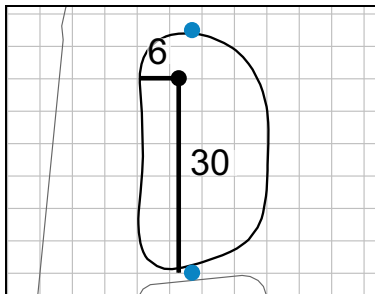

# Round 4 - Sunday, June 30th, 2019

**1**

Green Depth  
**23**

**2**

Green Depth  
**24**

**3**

Green Depth  
**37**

**4**

Green Depth  
**32**

**5**

Green Depth  
**38**

**6**

Green Depth  
**28**

Green Depth  
**29**

**17**

Green Depth  
**32**

**18**

Green Depth  
**32**

Each side of a complete square on the green represents 5 yards. / Blue dots represent green front and back.