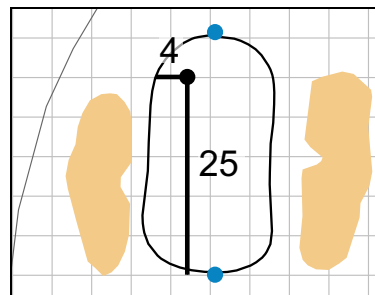

Green Depth  
**32**

**5**

Green Depth  
**38**

**6**

Green Depth  
**28**

## 2019 U.S. Senior Open Championship

**7**

Green Depth  
**38**

**8**

Green Depth  
**32**

**9**

Green Depth  
**32**

**10**

Green Depth  
**37**

**11**

Green Depth  
**31**

**12**

Green Depth  
**28**

Green Depth  
**29**

**17**

Green Depth  
**32**

**18**

Green Depth  
**32**

Each side of a complete square on the green represents 5 yards. / Blue dots represent green front and back.