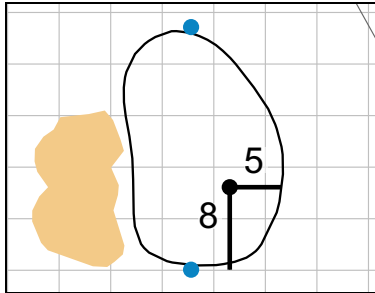

# Round 4 - Sunday, June 30th, 2019

**1**

Green Depth  
**23**

**2**

Green Depth  
**24**

**3**

Green Depth  
**37**

**4**

Green Depth  
**32**

**5**

Green Depth  
**38**

**6**

Green Depth  
**28**

Green Depth  
**29**

**17**

Green Depth  
**32**

**18**

Green Depth  
**32**

Each side of a complete square on the green represents 5 yards. / Blue dots represent green front and back.