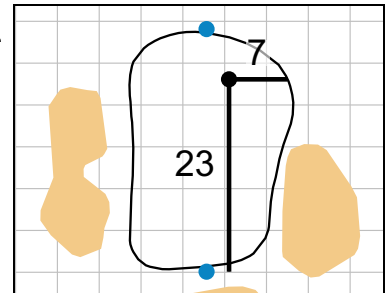

Green Depth  
**32**

**5**

Green Depth  
**38**

**6**

Green Depth  
**28**

Green Depth  
**37**

**11**

Green Depth  
**31**

**12**

Green Depth  
**28**

## Warren Golf Course At Notre Dame

**13**

Green Depth  
**24**

**14**

Green Depth  
**35**

**15**

Green Depth  
**32**

**16**

Green Depth  
**29**

**17**

Green Depth  
**32**

**18**

Green Depth  
**32**

Each side of a complete square on the green represents 5 yards. / Blue dots represent green front and back.