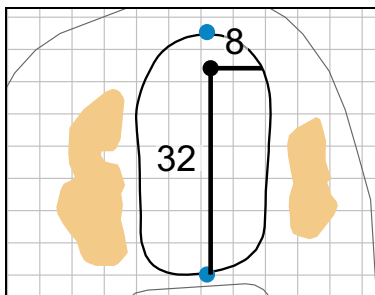

# Round 4 - Sunday, June 30th, 2019

**1**

Green Depth  
**23**

**2**

Green Depth  
**24**

**3**

Green Depth  
**37**

**4**

Green Depth  
**32**

**5**

Green Depth  
**38**

**6**

Green Depth  
**28**

Green Depth  
**29**

**17**

Green Depth  
**32**

**18**

Green Depth  
**32**

Each side of a complete square on the green represents 5 yards. / Blue dots represent green front and back.