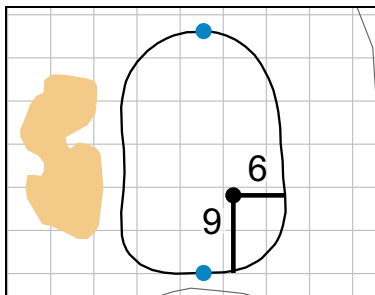

# Round 4 - Sunday, June 30th, 2019

**1**

Green Depth  
**23**

**2**

Green Depth  
**24**

**3**

Green Depth  
**37**

**4**

Green Depth  
**32**

**5**

Green Depth  
**38**

**6**

Green Depth  
**28**

Green Depth  
**29**

**17**

Green Depth  
**32**

**18**

Green Depth  
**32**

Each side of a complete square on the green represents 5 yards. / Blue dots represent green front and back.