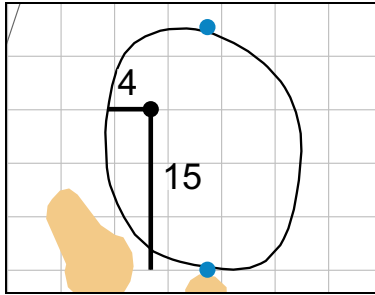

# Round 4 - Sunday, June 30th, 2019

**1**

Green Depth  
**23**

**2**

Green Depth  
**24**

**3**

Green Depth  
**37**

**4**

Green Depth  
**32**

**5**

Green Depth  
**38**

**6**

Green Depth  
**28**

Green Depth  
**29**

**17**

Green Depth  
**32**

**18**

Green Depth  
**32**

Each side of a complete square on the green represents 5 yards. / Blue dots represent green front and back.