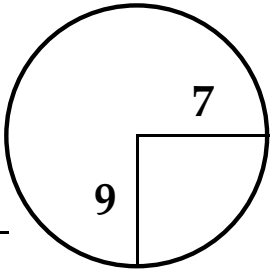

Unit:Yard

ROUND

R1

DAY

Thursday

DATE

May 9, 2019

TOURNAMENT

Beijing Championship

COURSE

Topwin Golf and
Country Club

1