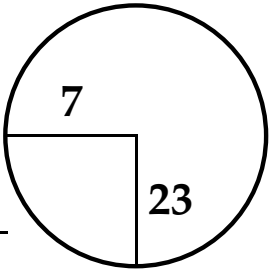

Unit:Yard

ROUND

R2

DAY

Friday

DATE

May 10, 2019

TOURNAMENT

Beijing Championship

COURSE

Topwin Golf and
Country Club

1

7

13

2

8