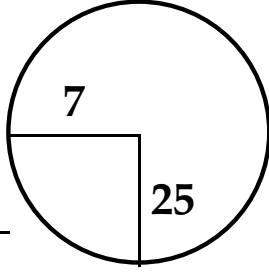

Nantong Championship

COURSE

Nantong Yangtze River
Golf Club

1

7

13

2

8