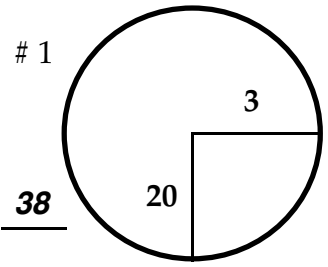

ROUND

DAY

DATE

TOURNAMENT

COURSE

*Paced to Yellow Dot*