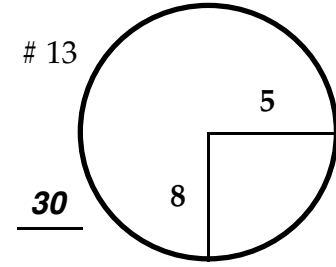

ROUND

DAY

DATE

TOURNAMENT

COURSE

*Paced to Yellow Dot*