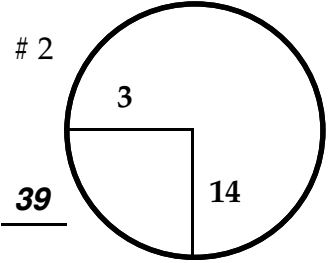

ROUND

DAY

DATE

TOURNAMENT

COURSE

*Paced to Yellow Dot*