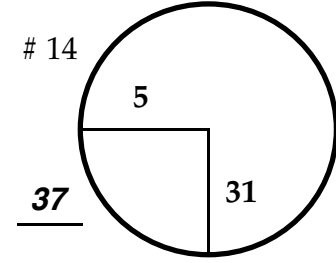

ROUND

DAY

DATE

TOURNAMENT

COURSE

*Paced to Yellow Dot*