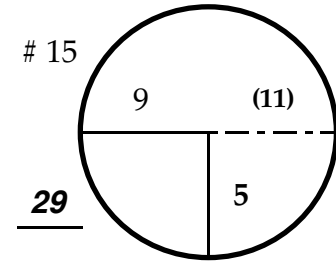

ROUND

DAY

DATE

TOURNAMENT

COURSE

*Paced to Yellow Dot*