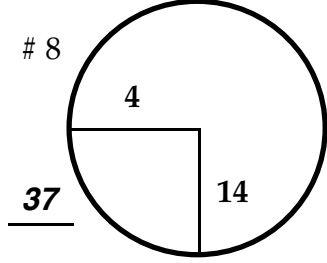

ROUND

DAY

DATE

TOURNAMENT

COURSE

*Paced to Yellow Dot*