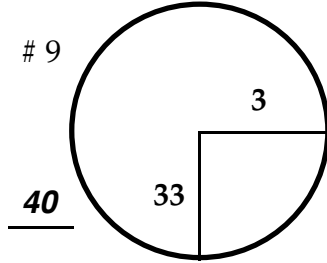

ROUND

DAY

DATE

TOURNAMENT

COURSE

*Paced to Yellow Dot*