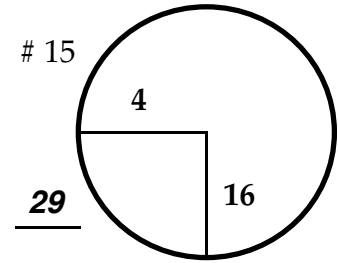

ROUND

DAY

DATE

TOURNAMENT

COURSE

*Paced to Yellow Dot*