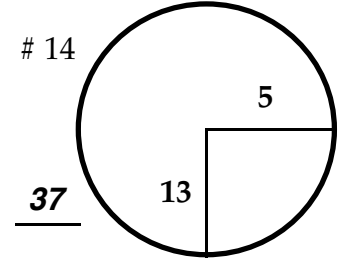

ROUND

DAY

DATE

TOURNAMENT

COURSE

*Paced to Yellow Dot*