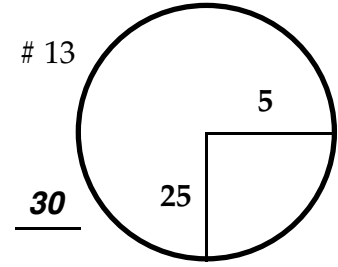

ROUND

DAY

DATE

TOURNAMENT

COURSE

*Paced to Yellow Dot*