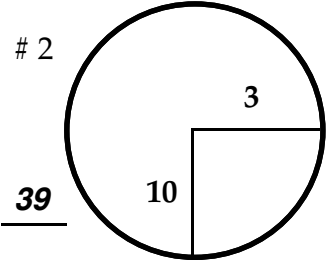

ROUND

DAY

DATE

TOURNAMENT

COURSE

*Paced to Yellow Dot*