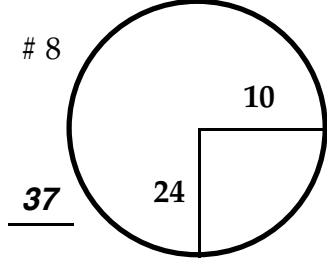

ROUND

DAY

DATE

TOURNAMENT

COURSE

*Paced to Yellow Dot*