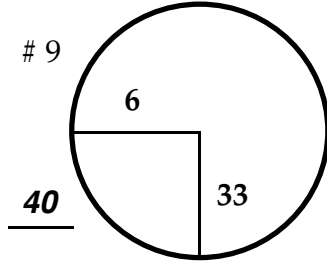

ROUND

DAY

DATE

TOURNAMENT

COURSE

*Paced to Yellow Dot*