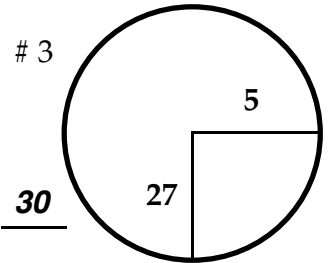

ROUND

DAY

DATE

TOURNAMENT

COURSE

*Paced to Yellow Dot*