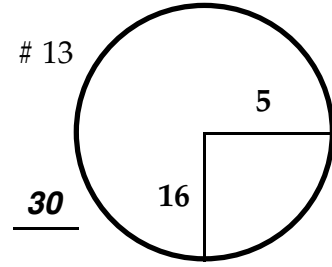

ROUND

DAY

DATE

TOURNAMENT

COURSE

*Paced to Yellow Dot*