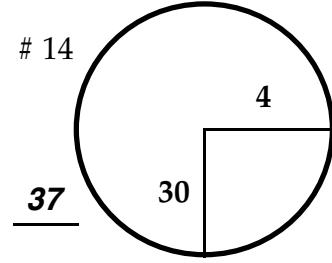

ROUND

DAY

DATE

TOURNAMENT

COURSE

*Paced to Yellow Dot*