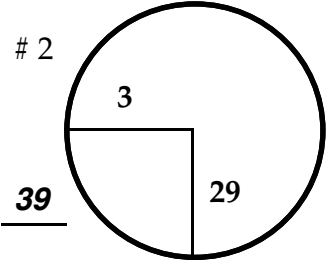

ROUND

DAY

DATE

TOURNAMENT

COURSE

*Paced to Yellow Dot*