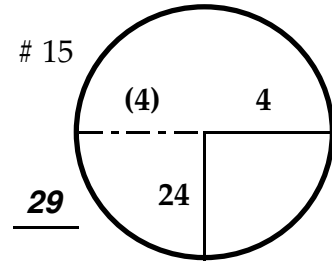

ROUND

DAY

DATE

TOURNAMENT

COURSE

*Paced to Yellow Dot*