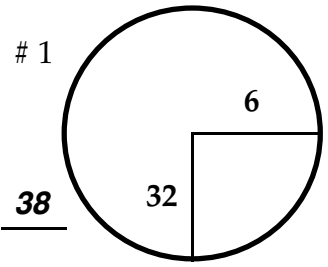

ROUND

DAY

DATE

TOURNAMENT

COURSE

*Paced to Yellow Dot*