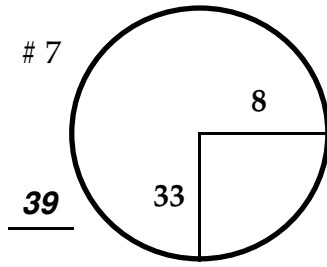

ROUND

DAY

DATE

TOURNAMENT

COURSE

*Paced to Yellow Dot*