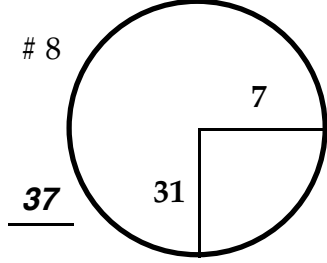

ROUND

DAY

DATE

TOURNAMENT

COURSE

*Paced to Yellow Dot*