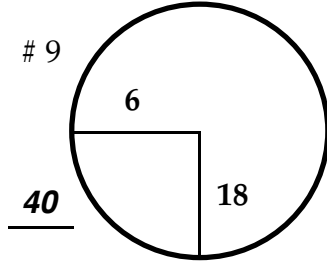

ROUND

DAY

DATE

TOURNAMENT

COURSE

*Paced to Yellow Dot*