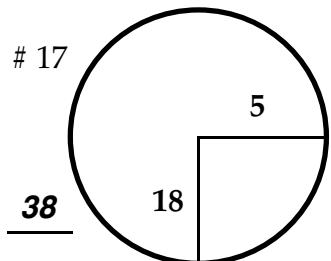

ROUND

DAY

DATE

COURSE

Paced to Yellow Dot @ 108 sprinkler

Paced to Yellow Dot @ 110 sprinkler

Paced to Yellow Dot @ 95 sprinkler