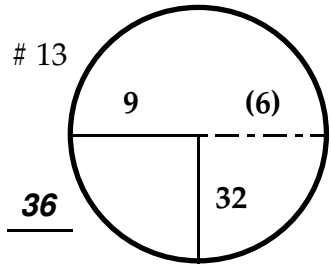

ROUND

DAY

DATE

COURSE

Paced to Yellow Dot @ 108 sprinkler

Paced to Yellow Dot @ 110 sprinkler

Paced to Yellow Dot @ 95 sprinkler