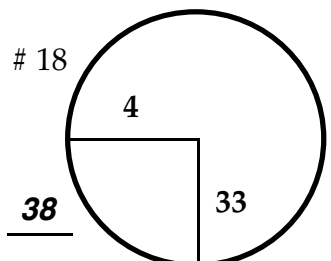

ROUND

DAY

DATE

COURSE

Paced to Yellow Dot @ 108 sprinkler

Paced to Yellow Dot @ 110 sprinkler

Paced to Yellow Dot @ 95 sprinkler