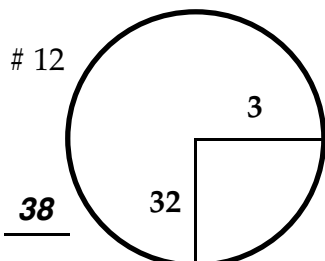

ROUND

DAY

DATE

COURSE

Paced to Yellow Dot @ 108 sprinkler

Paced to Yellow Dot @ 110 sprinkler

Paced to Yellow Dot @ 95 sprinkler