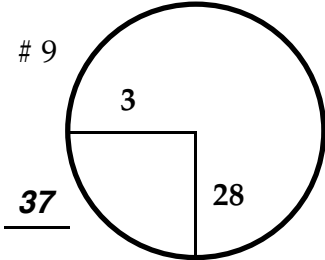

ROUND

DAY

DATE

COURSE

Paced to Yellow Dot @ 108 sprinkler

Paced to Yellow Dot @ 110 sprinkler

Paced to Yellow Dot @ 95 sprinkler