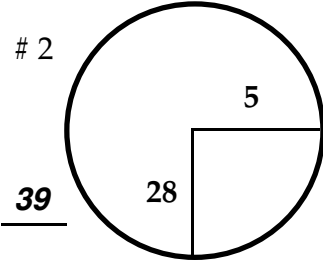

ROUND

DAY

DATE

COURSE

Paced to Yellow Dot @ 108 sprinkler

Paced to Yellow Dot @ 110 sprinkler

Paced to Yellow Dot @ 95 sprinkler