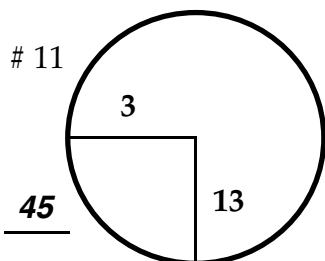

ROUND

DAY

DATE

COURSE

Paced to Yellow Dot @ 108 sprinkler

Paced to Yellow Dot @ 110 sprinkler

Paced to Yellow Dot @ 95 sprinkler