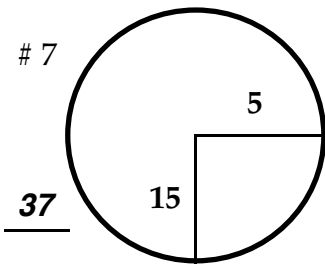

ROUND

DAY

DATE

COURSE

Paced to Yellow Dot @ 108 sprinkler

Paced to Yellow Dot @ 110 sprinkler

Paced to Yellow Dot @ 95 sprinkler