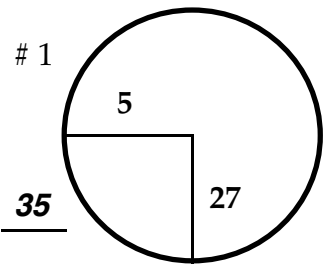

ROUND

DAY

DATE

COURSE

Paced to Yellow Dot @ 108 sprinkler

Paced to Yellow Dot @ 110 sprinkler

Paced to Yellow Dot @ 95 sprinkler