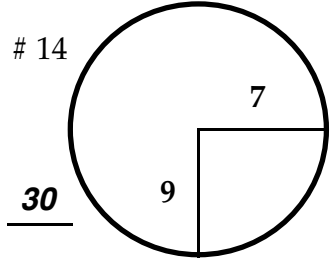

ROUND

DAY

DATE

COURSE

Paced to Yellow Dot @ 108 sprinkler

Paced to Yellow Dot @ 110 sprinkler

Paced to Yellow Dot @ 95 sprinkler