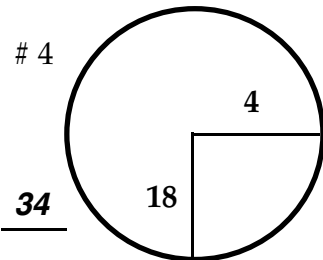

ROUND

DAY

DATE

COURSE

Paced to Yellow Dot @ 108 sprinkler

Paced to Yellow Dot @ 110 sprinkler

Paced to Yellow Dot @ 95 sprinkler