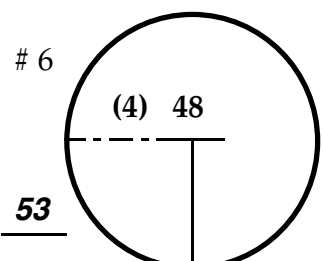

ROUND

DAY

DATE

COURSE

Paced to Yellow Dot @ 108 sprinkler

Paced to Yellow Dot @ 110 sprinkler

Paced to Yellow Dot @ 95 sprinkler