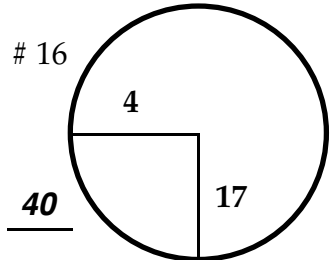

ROUND

DAY

DATE

COURSE

Paced to Yellow Dot @ 108 sprinkler

Paced to Yellow Dot @ 110 sprinkler

Paced to Yellow Dot @ 95 sprinkler