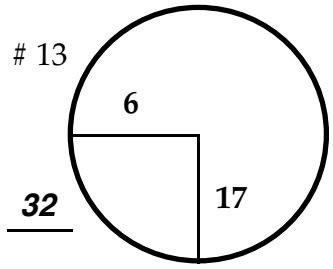

ROUND

DAY

DATE

TOURNAMENT

COURSE

Paced to Yellow Dot @ 81 Head