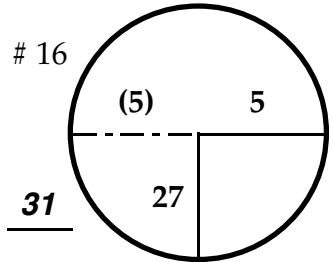

ROUND

DAY

DATE

TOURNAMENT

COURSE

Paced to Yellow Dot @ 81 Head