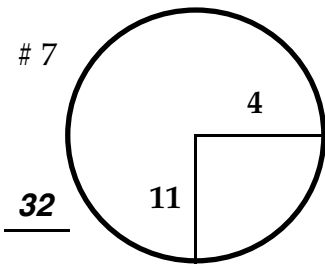

ROUND

DAY

DATE

TOURNAMENT

COURSE

Paced to Yellow Dot @ 81 Head