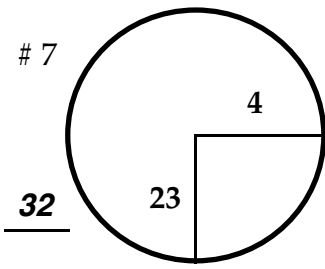

ROUND

DAY

DATE

TOURNAMENT

COURSE

Paced to Yellow Dot @ 81 Head