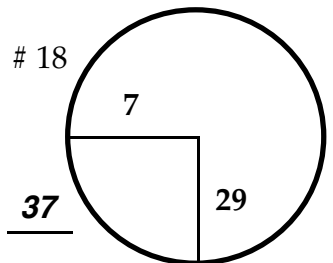

ROUND

DAY

DATE

TOURNAMENT

COURSE

Paced to Yellow Dot @ 81 Head