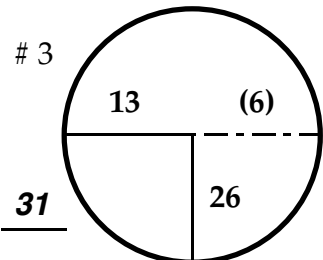

ROUND

DAY

DATE

TOURNAMENT

COURSE

Paced to Yellow Dot @ 81 Head