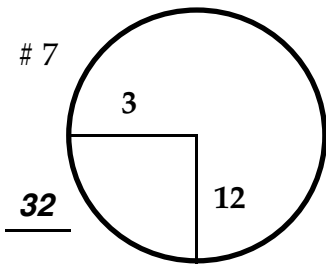

ROUND

DAY

DATE

TOURNAMENT

COURSE

Paced to Yellow Dot @ 81 Head