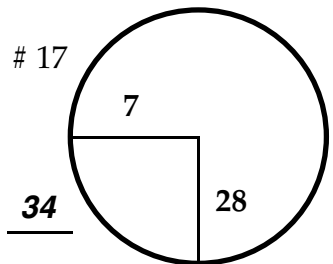

ROUND

DAY

DATE

TOURNAMENT

COURSE

Paced to Yellow Dot @ 81 Head