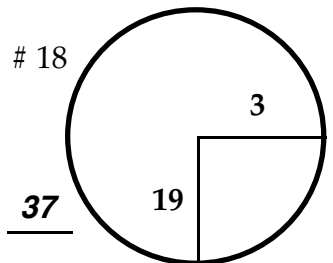

ROUND

DAY

DATE

TOURNAMENT

COURSE

Paced to Yellow Dot @ 81 Head