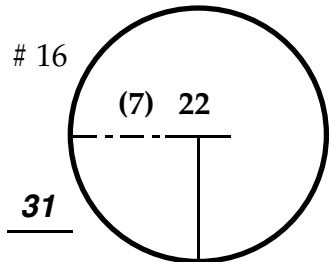

ROUND

DAY

DATE

TOURNAMENT

COURSE

Paced to Yellow Dot @ 81 Head