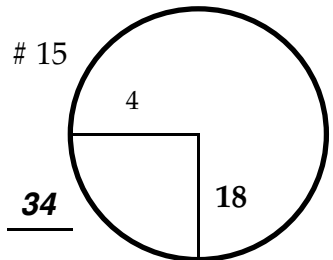

ROUND

DAY

DATE

TOURNAMENT

COURSE

Paced to Yellow Dot @ 81 Head