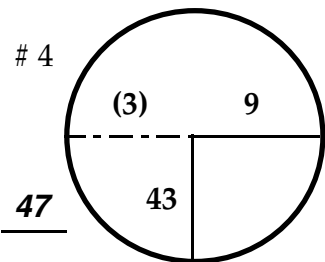

ROUND

DAY

DATE

TOURNAMENT

COURSE

Paced to Yellow Dot @ 81 Head