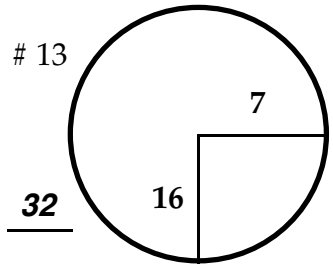

ROUND

DAY

DATE

TOURNAMENT

COURSE

Paced to Yellow Dot @ 81 Head