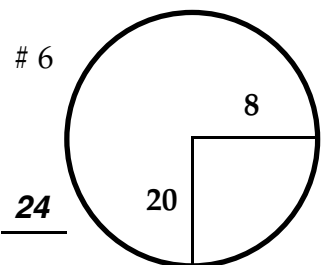

ROUND

DAY

DATE

TOURNAMENT

COURSE

Paced from yellow dot @ 150 yd marker

Paced from yellow dot @ 100 yd marker