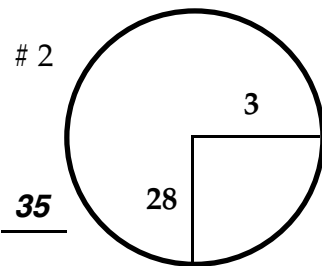

ROUND

DAY

DATE

TOURNAMENT

COURSE

Paced from yellow dot @ 150 yd marker

Paced from yellow dot @ 100 yd marker