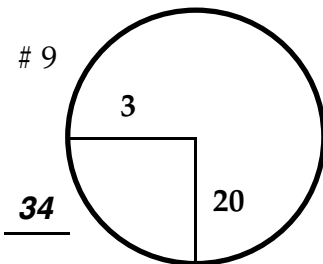

ROUND

DAY

DATE

TOURNAMENT

COURSE

Paced from yellow dot @ 150 yd marker

Paced from yellow dot @ 100 yd marker