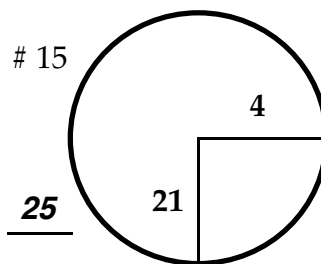

ROUND

DAY

DATE

TOURNAMENT

COURSE

Paced from yellow dot @ 150 yd marker

Paced from yellow dot @ 100 yd marker