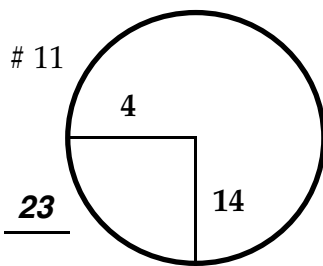

ROUND

DAY

DATE

TOURNAMENT

COURSE

Paced from yellow dot @ 150 yd marker

Paced from yellow dot @ 100 yd marker