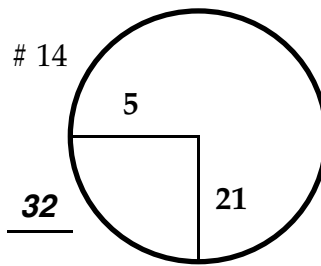

ROUND

DAY

DATE

TOURNAMENT

COURSE

Paced from yellow dot @ 150 yd marker

Paced from yellow dot @ 100 yd marker