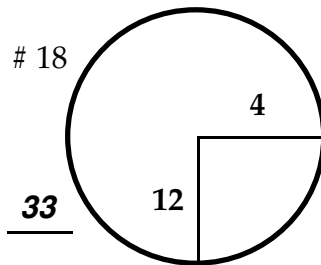

ROUND

DAY

DATE

TOURNAMENT

COURSE

Paced from yellow dot @ 150 yd marker

Paced from yellow dot @ 100 yd marker