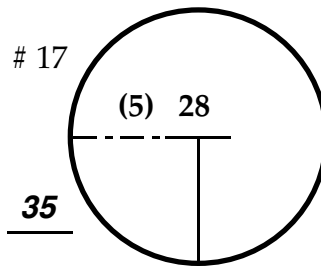

ROUND

DAY

DATE

TOURNAMENT

COURSE

Paced from yellow dot @ 150 yd marker

Paced from yellow dot @ 100 yd marker