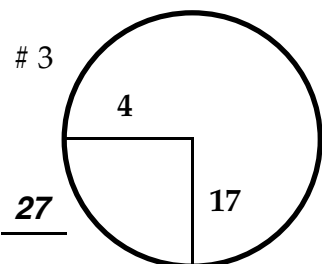

ROUND

DAY

DATE

TOURNAMENT

COURSE

Paced from yellow dot @ 150 yd marker

Paced from yellow dot @ 100 yd marker