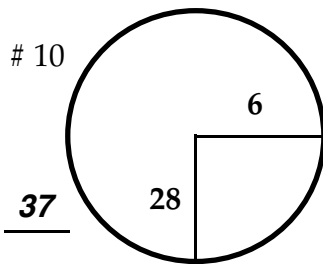

ROUND

DAY

DATE

TOURNAMENT

COURSE

Paced from yellow dot @ 150 yd marker

Paced from yellow dot @ 100 yd marker