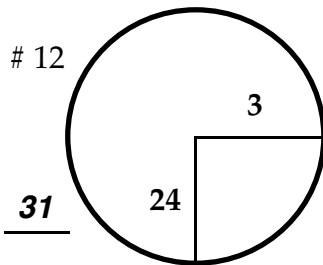

ROUND

DAY

DATE

TOURNAMENT

COURSE

Paced from yellow dot @ 150 yd marker

Paced from yellow dot @ 100 yd marker