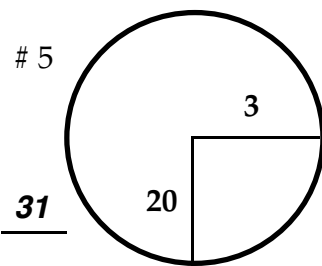

ROUND

DAY

DATE

TOURNAMENT

COURSE

Paced from yellow dot @ 150 yd marker

Paced from yellow dot @ 100 yd marker