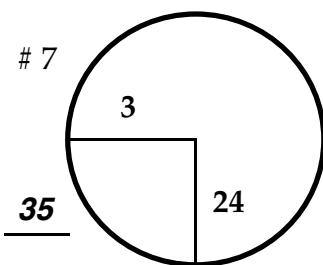

ROUND

DAY

DATE

TOURNAMENT

COURSE

Paced from yellow dot @ 150 yd marker

Paced from yellow dot @ 100 yd marker