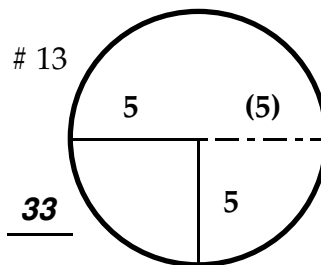

ROUND

DAY

DATE

TOURNAMENT

COURSE

Paced from yellow dot @ 150 yd marker

Paced from yellow dot @ 100 yd marker