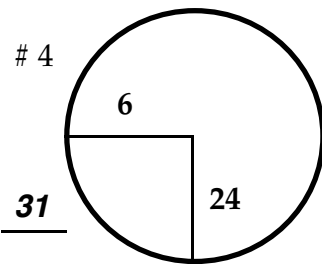

ROUND

DAY

DATE

TOURNAMENT

COURSE

Paced from yellow dot @ 150 yd marker

Paced from yellow dot @ 100 yd marker