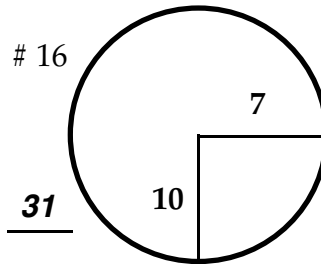

ROUND

DAY

DATE

TOURNAMENT

COURSE

Paced from yellow dot @ 150 yd marker

Paced from yellow dot @ 100 yd marker