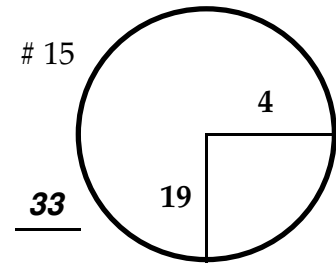

Two

Thursday

June 18, 2020

KING & BEAR CLASSIC
at World Golf Village

King & Bear GC

ROUND

DAY

DATE

TOURNAMENT

COURSE

Paced to Yellow Dot

Paced to Yellow Dot

Paced to Yellow Dot