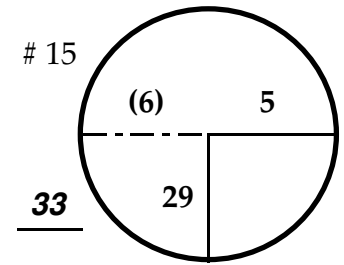

Four

Saturday

June 20, 2020

KING & BEAR CLASSIC  
at World Golf Village

King & Bear GC

ROUND

DAY

DATE

TOURNAMENT

COURSE

Paced to Yellow Dot

Paced to Yellow Dot

Paced to Yellow Dot