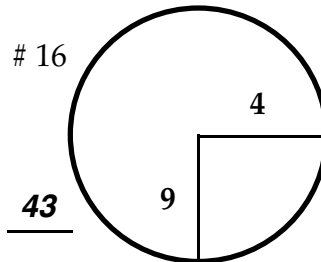

ROUND

DAY

DATE

TOURNAMENT

COURSE

Paced to Yellow Dot @ 90 yds

Paced to Yellow Dot @ 137 yds

Paced to Yellow Dot @ 75 yds