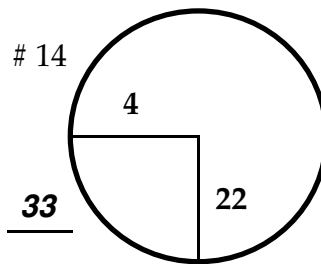

ROUND

DAY

DATE

TOURNAMENT

COURSE

Paced to Yellow Dot @ 90 yds

Paced to Yellow Dot @ 137 yds

Paced to Yellow Dot @ 75 yds