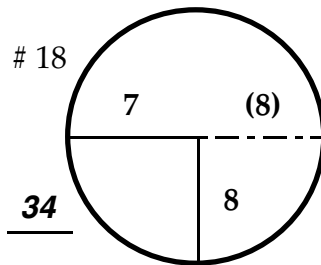

ROUND

DAY

DATE

TOURNAMENT

COURSE

Paced to Yellow Dot @ 90 yds

Paced to Yellow Dot @ 137 yds

Paced to Yellow Dot @ 75 yds