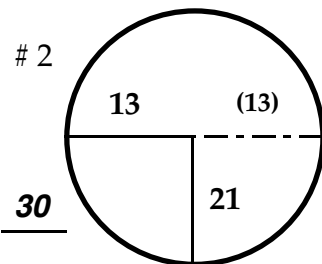

ROUND

DAY

DATE

TOURNAMENT

COURSE

Paced to Yellow Dot @ 90 yds

Paced to Yellow Dot @ 137 yds

Paced to Yellow Dot @ 75 yds