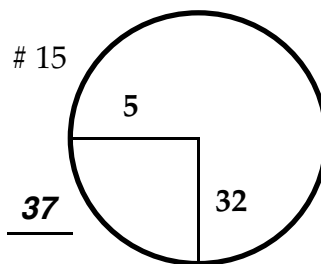

ROUND

DAY

DATE

TOURNAMENT

COURSE

Paced to Yellow Dot @ 90 yds

Paced to Yellow Dot @ 137 yds

Paced to Yellow Dot @ 75 yds