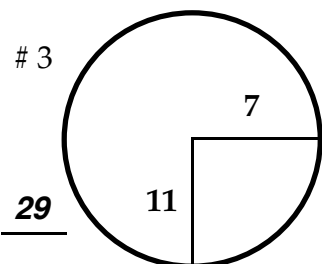

ROUND

DAY

DATE

TOURNAMENT

COURSE

Paced to Yellow Dot @ 90 yds

Paced to Yellow Dot @ 137 yds

Paced to Yellow Dot @ 75 yds