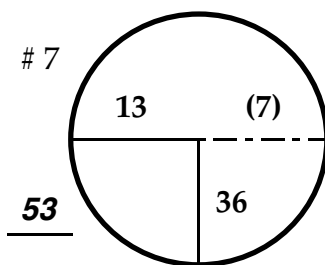

ROUND

DAY

DATE

TOURNAMENT

COURSE

Paced to Yellow Dot @ 90 yds

Paced to Yellow Dot @ 137 yds

Paced to Yellow Dot @ 75 yds