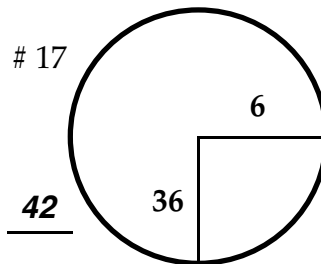

ROUND

DAY

DATE

TOURNAMENT

COURSE

Paced to Yellow Dot @ 90 yds

Paced to Yellow Dot @ 137 yds

Paced to Yellow Dot @ 75 yds