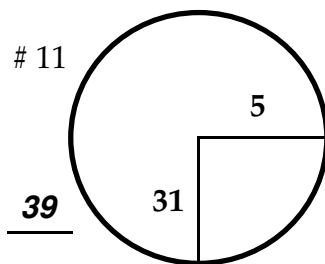

ROUND

DAY

DATE

TOURNAMENT

COURSE

Paced to Yellow Dot @ 90 yds

Paced to Yellow Dot @ 137 yds

Paced to Yellow Dot @ 75 yds