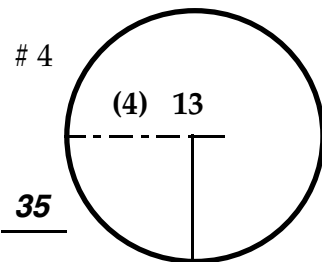

ROUND

DAY

DATE

TOURNAMENT

COURSE

Paced to Yellow Dot @ 90 yds

Paced to Yellow Dot @ 137 yds

Paced to Yellow Dot @ 75 yds