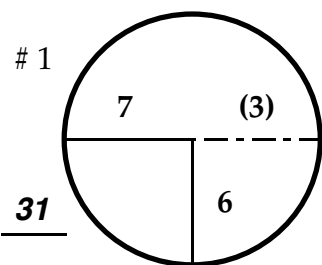

ROUND

DAY

DATE

TOURNAMENT

COURSE

Paced to Yellow Dot @ 90 yds

Paced to Yellow Dot @ 137 yds

Paced to Yellow Dot @ 75 yds