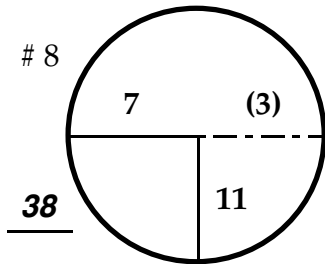

ROUND

DAY

DATE

TOURNAMENT

COURSE

Paced to Yellow Dot @ 90 yds

Paced to Yellow Dot @ 137 yds

Paced to Yellow Dot @ 75 yds