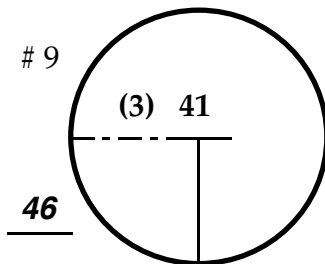

ROUND

DAY

DATE

TOURNAMENT

COURSE

Paced to Yellow Dot @ 90 yds

Paced to Yellow Dot @ 137 yds

Paced to Yellow Dot @ 75 yds