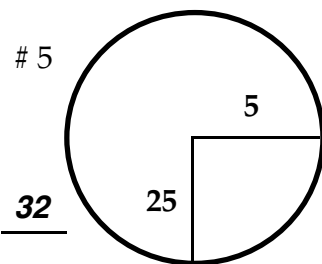

ROUND

DAY

DATE

TOURNAMENT

COURSE

Paced to Yellow Dot @ 90 yds

Paced to Yellow Dot @ 137 yds

Paced to Yellow Dot @ 75 yds