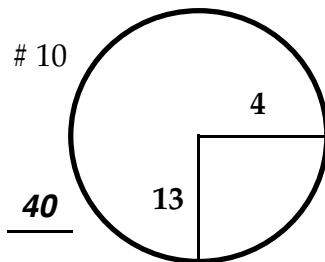

ROUND

DAY

DATE

TOURNAMENT

COURSE

Paced to Yellow Dot @ 90 yds

Paced to Yellow Dot @ 137 yds

Paced to Yellow Dot @ 75 yds