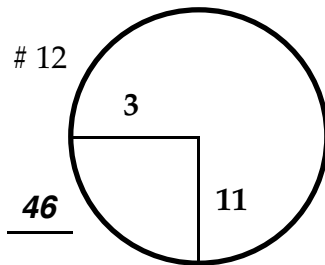

ROUND

DAY

DATE

TOURNAMENT

COURSE

Paced to Yellow Dot @ 90 yds

Paced to Yellow Dot @ 137 yds

Paced to Yellow Dot @ 75 yds