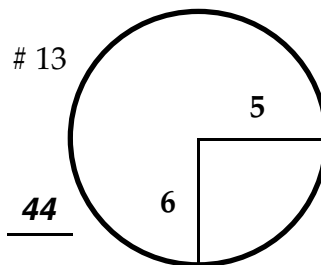

ROUND

DAY

DATE

TOURNAMENT

COURSE

Paced to Yellow Dot @ 90 yds

Paced to Yellow Dot @ 137 yds

Paced to Yellow Dot @ 75 yds