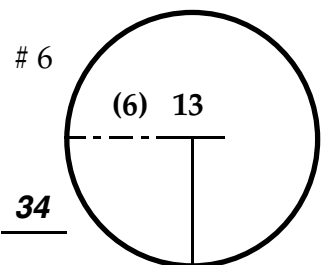

ROUND

DAY

DATE

TOURNAMENT

COURSE

Paced to Yellow Dot @ 90 yds

Paced to Yellow Dot @ 137 yds

Paced to Yellow Dot @ 75 yds