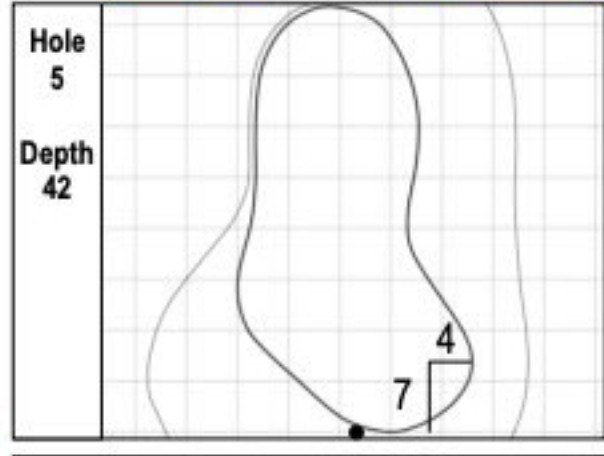

102nd PGA CHAMPIONSHIP
 TPC Harding Park • San Francisco, CA
 Saturday, August 8, 2020 • Round 3

Gridlines are shown at 5 Yard Increments