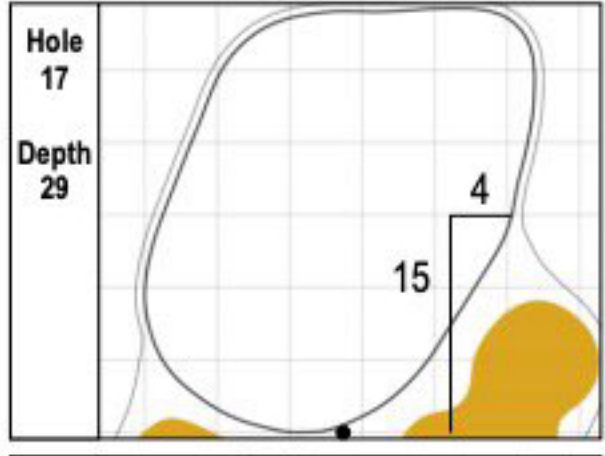

102nd PGA CHAMPIONSHIP
 TPC Harding Park • San Francisco, CA
 Saturday, August 8, 2020 • Round 3

Gridlines are shown at 5 Yard Increments