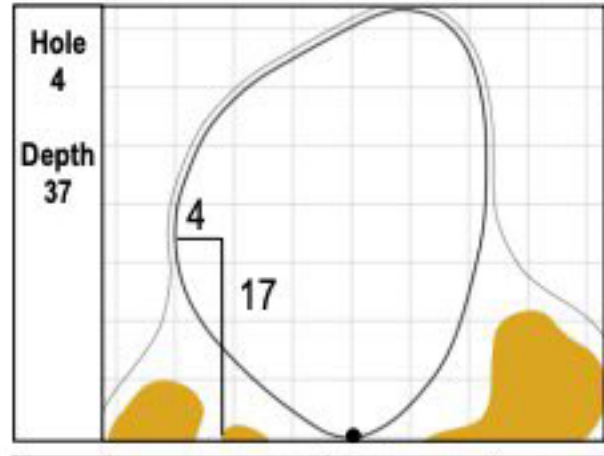

102nd PGA CHAMPIONSHIP
 TPC Harding Park • San Francisco, CA
 Saturday, August 8, 2020 • Round 3

Gridlines are shown at 5 Yard Increments