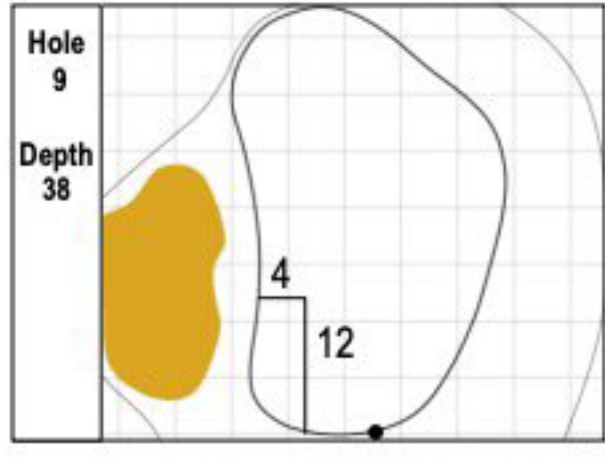

102nd PGA CHAMPIONSHIP
 TPC Harding Park • San Francisco, CA
 Saturday, August 8, 2020 • Round 3

Gridlines are shown at 5 Yard Increments