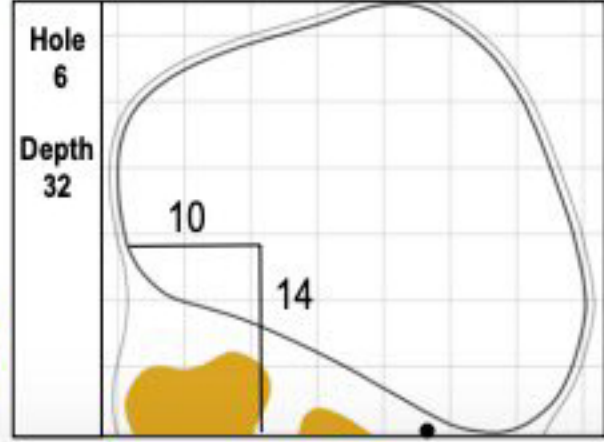

102nd PGA CHAMPIONSHIP
 TPC Harding Park • San Francisco, CA
 Saturday, August 8, 2020 • Round 3

Gridlines are shown at 5 Yard Increments