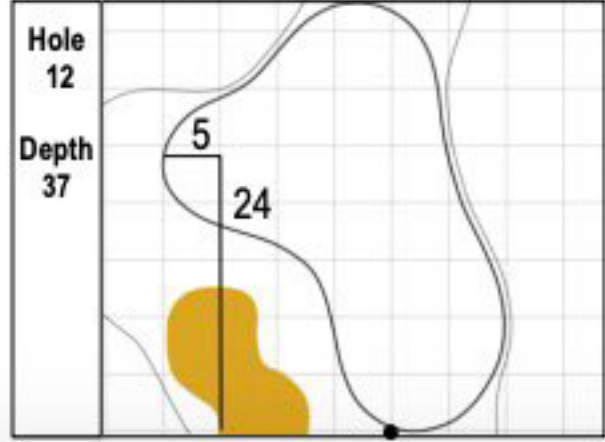

102nd PGA CHAMPIONSHIP
 TPC Harding Park • San Francisco, CA
 Saturday, August 8, 2020 • Round 3

Gridlines are shown at 5 Yard Increments