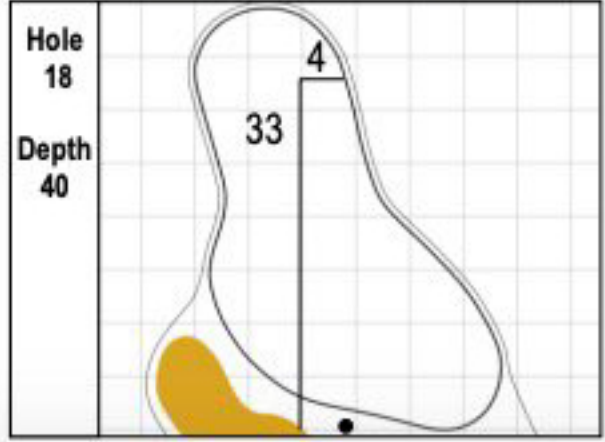

102nd PGA CHAMPIONSHIP
 TPC Harding Park • San Francisco, CA
 Saturday, August 8, 2020 • Round 3

Gridlines are shown at 5 Yard Increments