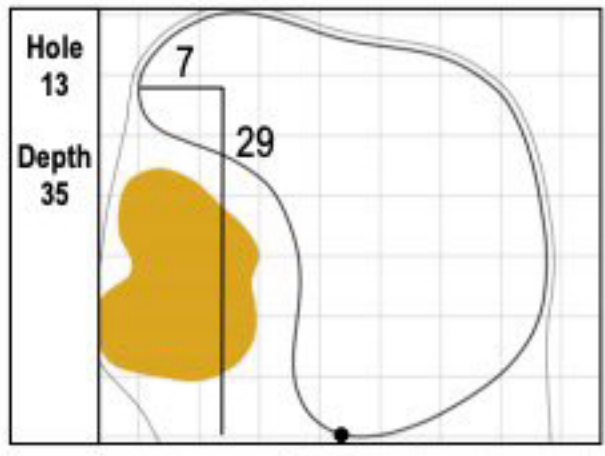

102nd PGA CHAMPIONSHIP
 TPC Harding Park • San Francisco, CA
 Saturday, August 8, 2020 • Round 3

Gridlines are shown at 5 Yard Increments