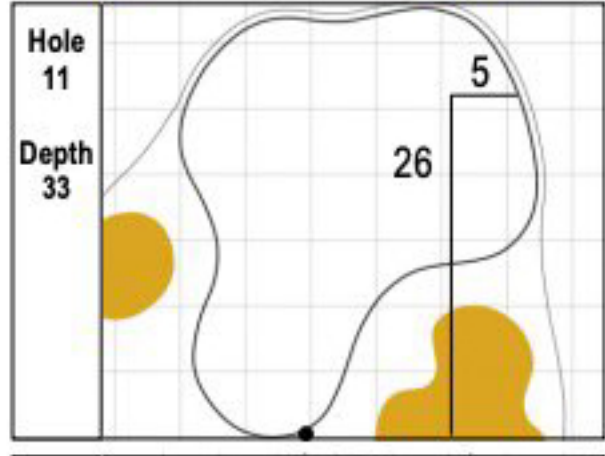

102nd PGA CHAMPIONSHIP
 TPC Harding Park • San Francisco, CA
 Saturday, August 8, 2020 • Round 3

Gridlines are shown at 5 Yard Increments