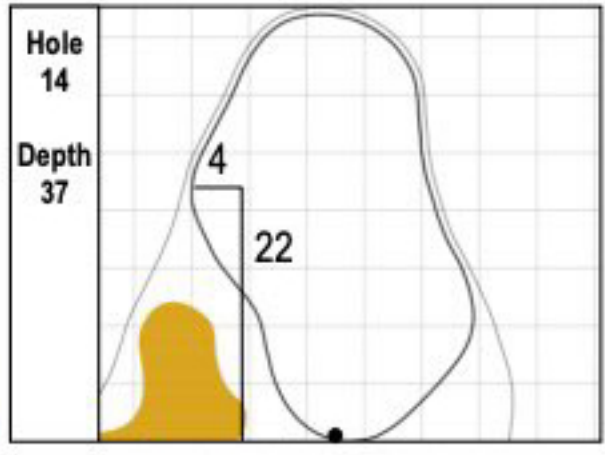

102nd PGA CHAMPIONSHIP
 TPC Harding Park • San Francisco, CA
 Saturday, August 8, 2020 • Round 3

Gridlines are shown at 5 Yard Increments