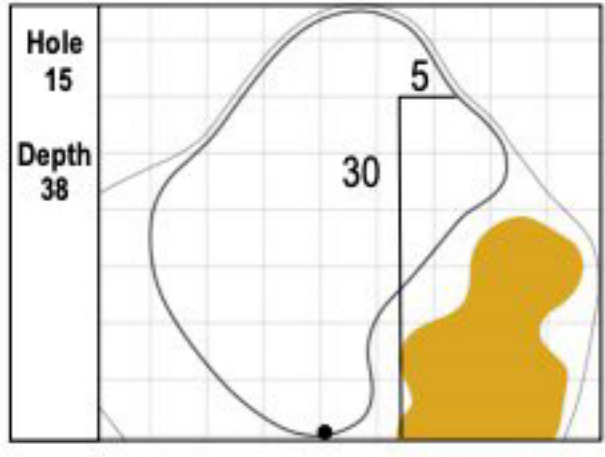

102nd PGA CHAMPIONSHIP
 TPC Harding Park • San Francisco, CA
 Saturday, August 8, 2020 • Round 3

Gridlines are shown at 5 Yard Increments