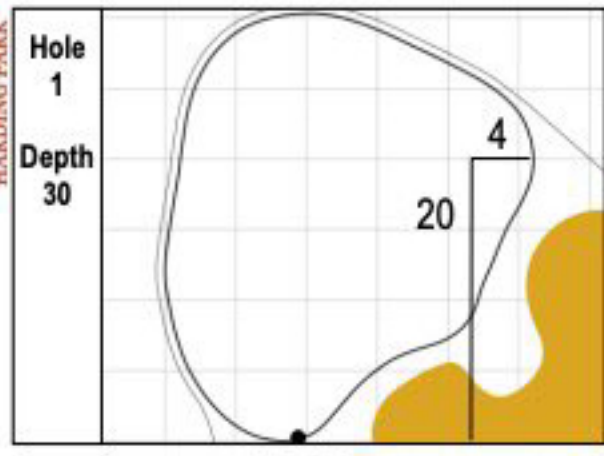

102nd PGA CHAMPIONSHIP
 TPC Harding Park • San Francisco, CA
 Saturday, August 8, 2020 • Round 3

Gridlines are shown at 5 Yard Increments