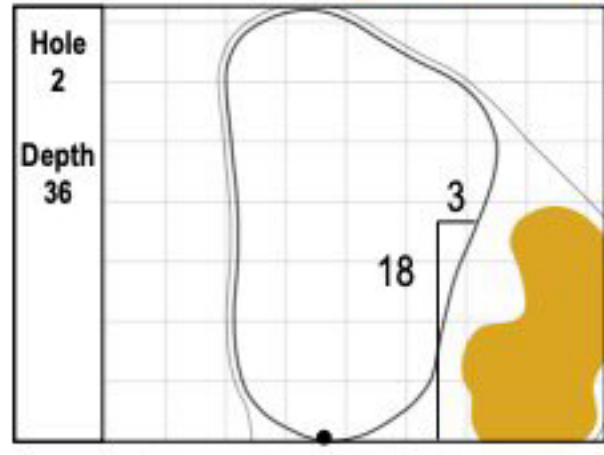

102nd PGA CHAMPIONSHIP
 TPC Harding Park • San Francisco, CA
 Saturday, August 8, 2020 • Round 3

Gridlines are shown at 5 Yard Increments