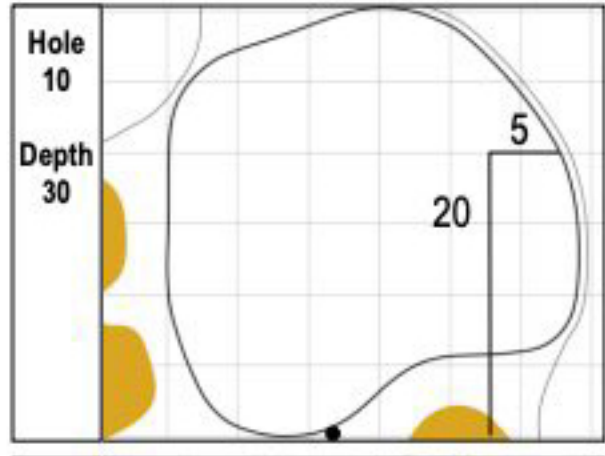

102nd PGA CHAMPIONSHIP
 TPC Harding Park • San Francisco, CA
 Saturday, August 8, 2020 • Round 3

Gridlines are shown at 5 Yard Increments