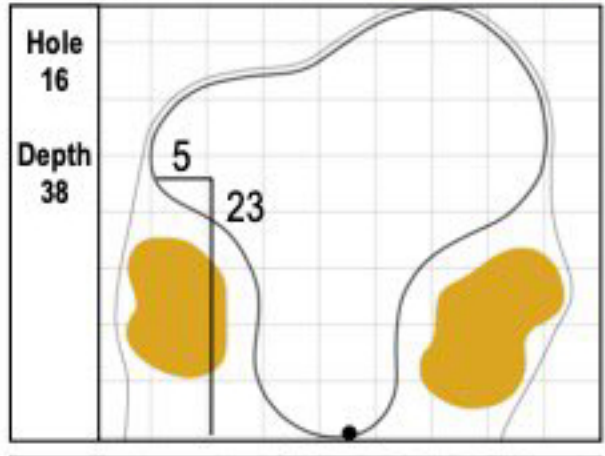

102nd PGA CHAMPIONSHIP
 TPC Harding Park • San Francisco, CA
 Saturday, August 8, 2020 • Round 3

Gridlines are shown at 5 Yard Increments