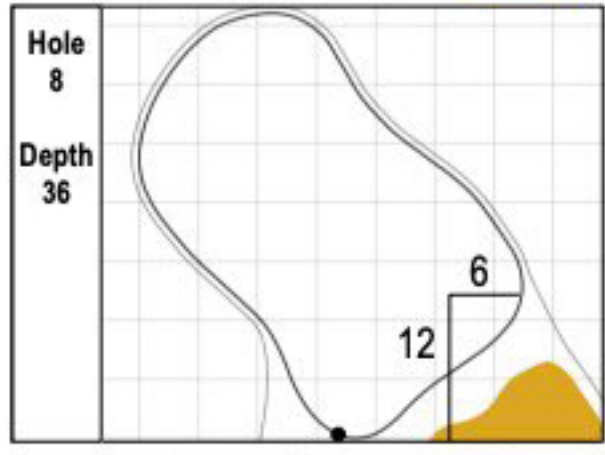

102nd PGA CHAMPIONSHIP
 TPC Harding Park • San Francisco, CA
 Saturday, August 8, 2020 • Round 3

Gridlines are shown at 5 Yard Increments