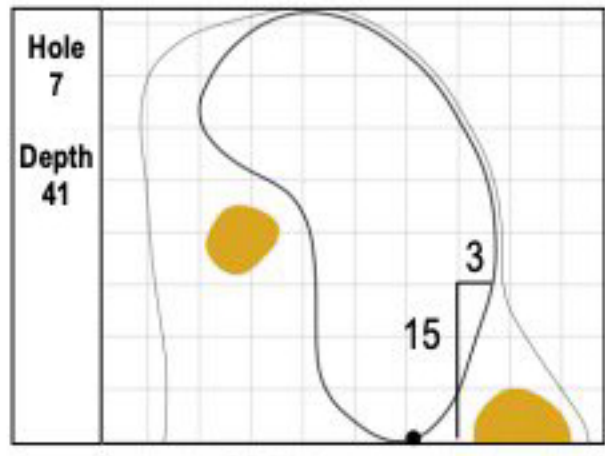

102nd PGA CHAMPIONSHIP
 TPC Harding Park • San Francisco, CA
 Saturday, August 8, 2020 • Round 3

Gridlines are shown at 5 Yard Increments