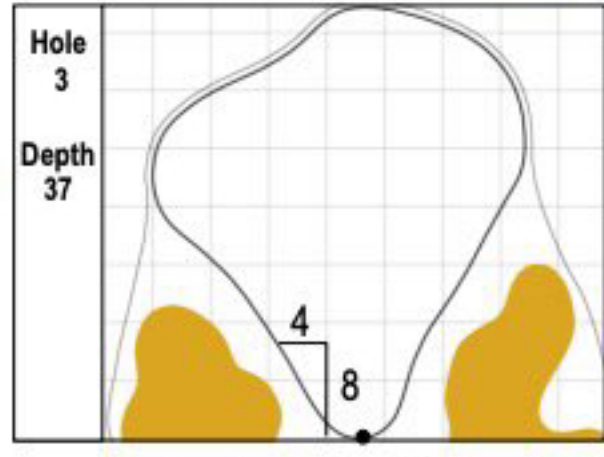

102nd PGA CHAMPIONSHIP
 TPC Harding Park • San Francisco, CA
 Saturday, August 8, 2020 • Round 3

Gridlines are shown at 5 Yard Increments