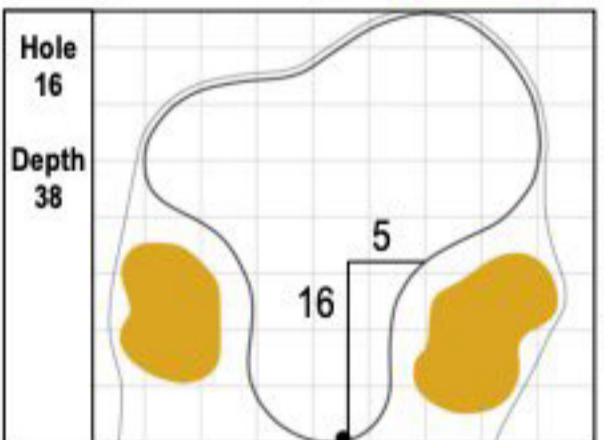

102nd PGA CHAMPIONSHIP
 TPC Harding Park • San Francisco, CA
 Sunday, August 9, 2020 • Final Round

Gridlines are shown at 5 Yard Increments