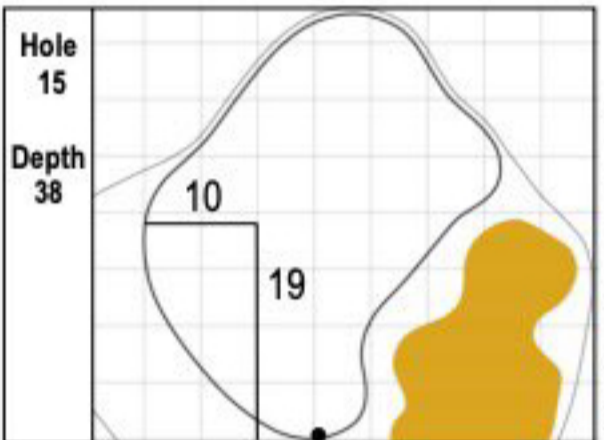

102nd PGA CHAMPIONSHIP
 TPC Harding Park • San Francisco, CA
 Sunday, August 9, 2020 • Final Round

Gridlines are shown at 5 Yard Increments