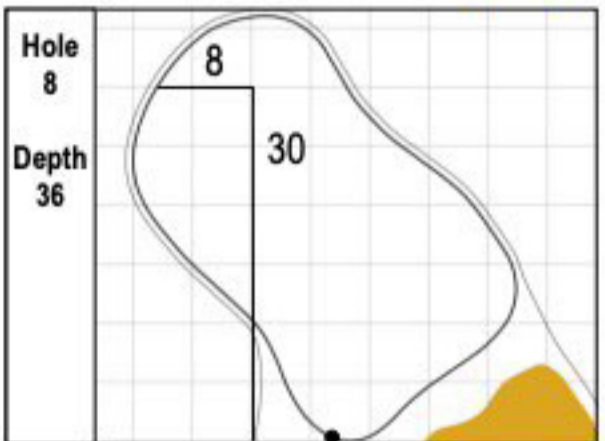

102nd PGA CHAMPIONSHIP
 TPC Harding Park • San Francisco, CA
 Sunday, August 9, 2020 • Final Round

Gridlines are shown at 5 Yard Increments