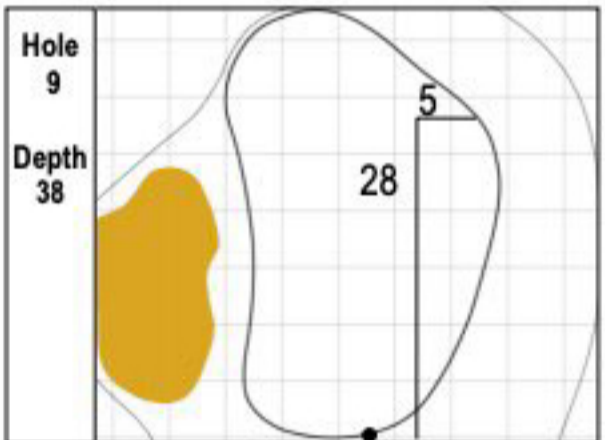

102nd PGA CHAMPIONSHIP
 TPC Harding Park • San Francisco, CA
 Sunday, August 9, 2020 • Final Round

Gridlines are shown at 5 Yard Increments