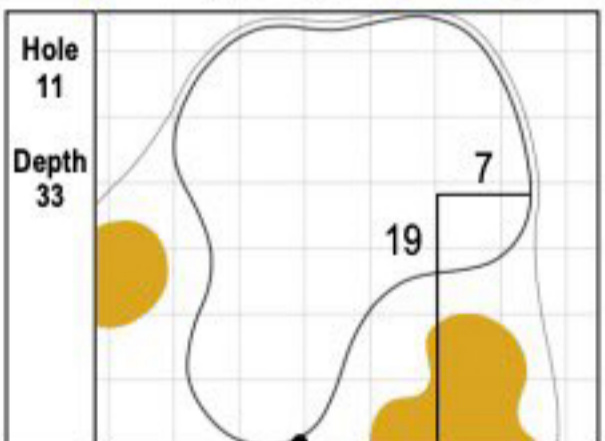

102nd PGA CHAMPIONSHIP
 TPC Harding Park • San Francisco, CA
 Sunday, August 9, 2020 • Final Round

Gridlines are shown at 5 Yard Increments