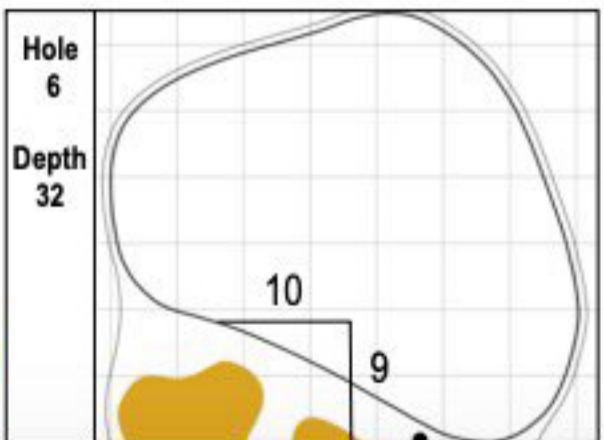

102nd PGA CHAMPIONSHIP
 TPC Harding Park • San Francisco, CA
 Sunday, August 9, 2020 • Final Round

Gridlines are shown at 5 Yard Increments