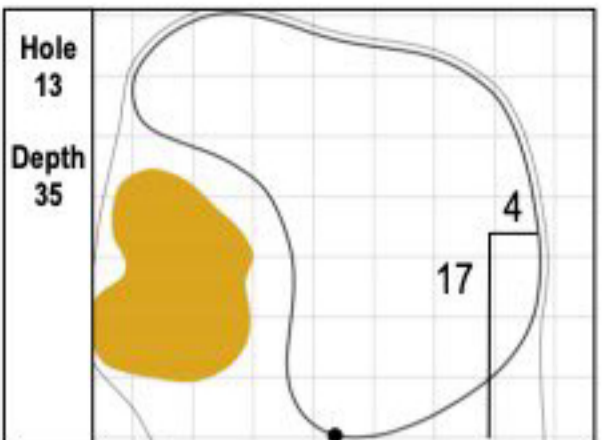

102nd PGA CHAMPIONSHIP
 TPC Harding Park • San Francisco, CA
 Sunday, August 9, 2020 • Final Round

Gridlines are shown at 5 Yard Increments