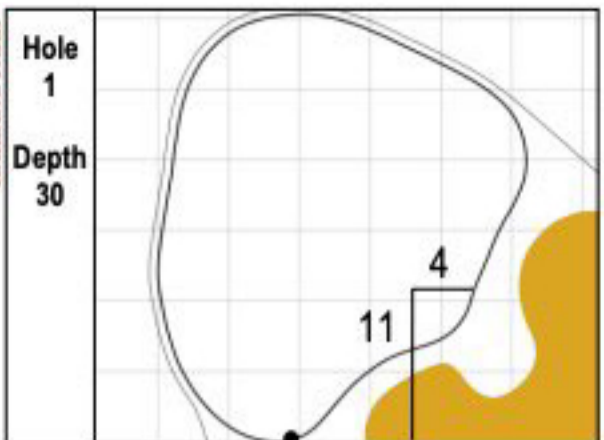

102nd PGA CHAMPIONSHIP
 TPC Harding Park • San Francisco, CA
 Sunday, August 9, 2020 • Final Round

Gridlines are shown at 5 Yard Increments