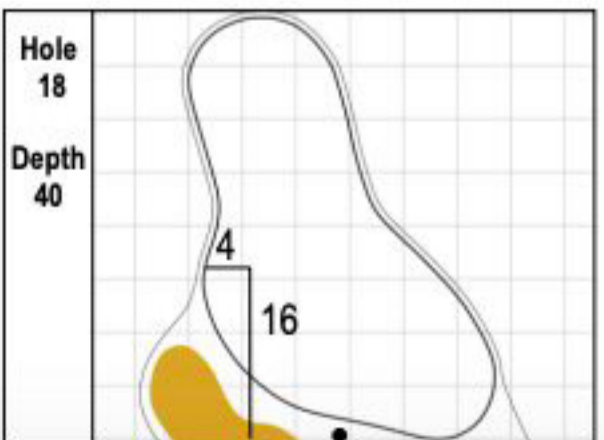

102nd PGA CHAMPIONSHIP
 TPC Harding Park • San Francisco, CA
 Sunday, August 9, 2020 • Final Round

Gridlines are shown at 5 Yard Increments