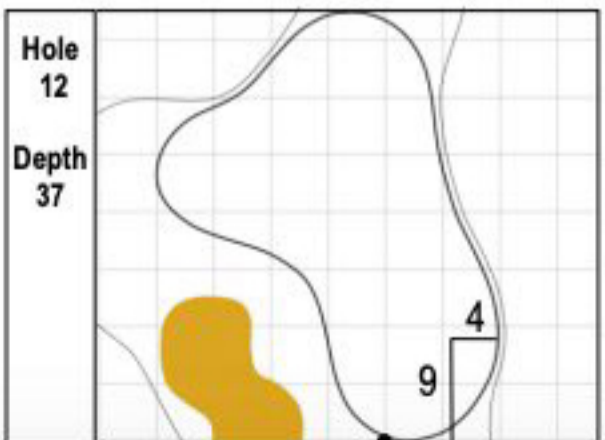

102nd PGA CHAMPIONSHIP
 TPC Harding Park • San Francisco, CA
 Sunday, August 9, 2020 • Final Round

Gridlines are shown at 5 Yard Increments