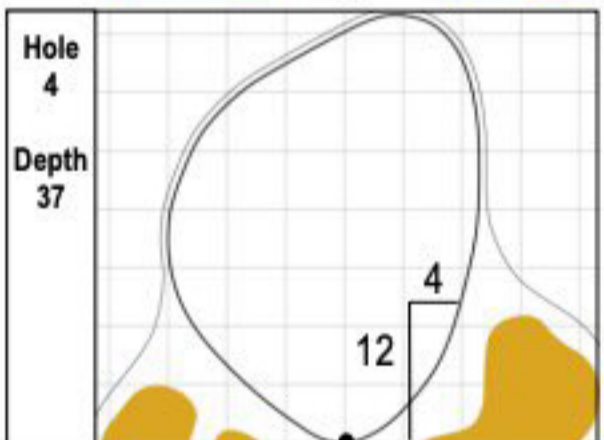

102nd PGA CHAMPIONSHIP
 TPC Harding Park • San Francisco, CA
 Sunday, August 9, 2020 • Final Round

Gridlines are shown at 5 Yard Increments