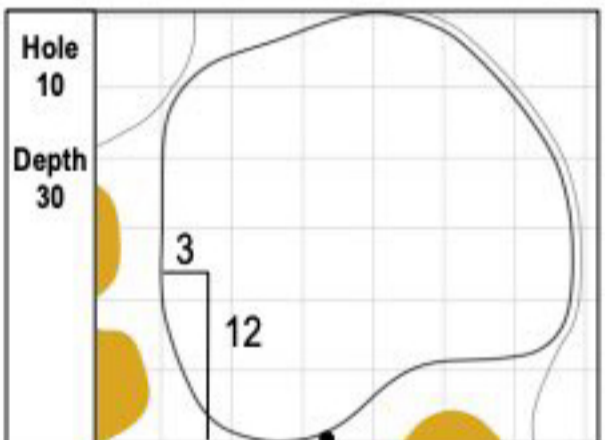

102nd PGA CHAMPIONSHIP
 TPC Harding Park • San Francisco, CA
 Sunday, August 9, 2020 • Final Round

Gridlines are shown at 5 Yard Increments