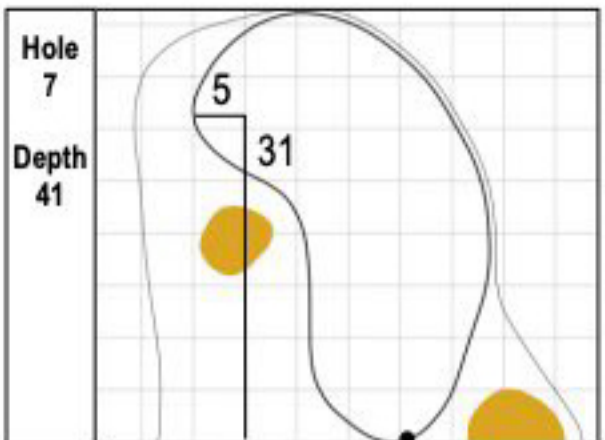

102nd PGA CHAMPIONSHIP
 TPC Harding Park • San Francisco, CA
 Sunday, August 9, 2020 • Final Round

Gridlines are shown at 5 Yard Increments