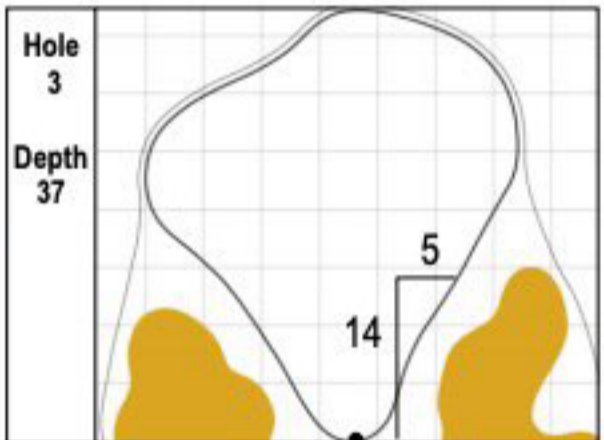

102nd PGA CHAMPIONSHIP
 TPC Harding Park • San Francisco, CA
 Sunday, August 9, 2020 • Final Round

Gridlines are shown at 5 Yard Increments