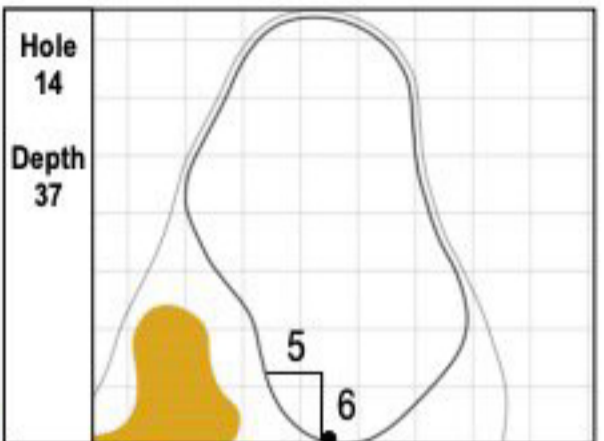

102nd PGA CHAMPIONSHIP
 TPC Harding Park • San Francisco, CA
 Sunday, August 9, 2020 • Final Round

Gridlines are shown at 5 Yard Increments