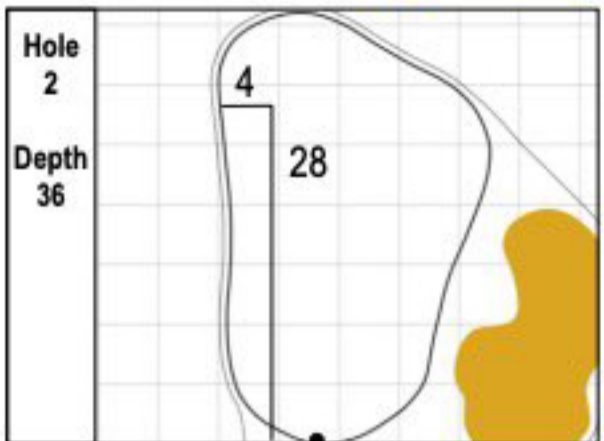

102nd PGA CHAMPIONSHIP
 TPC Harding Park • San Francisco, CA
 Sunday, August 9, 2020 • Final Round

Gridlines are shown at 5 Yard Increments