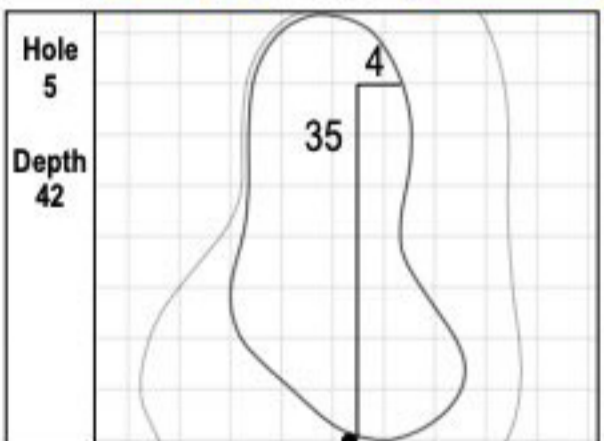

102nd PGA CHAMPIONSHIP
 TPC Harding Park • San Francisco, CA
 Sunday, August 9, 2020 • Final Round

Gridlines are shown at 5 Yard Increments