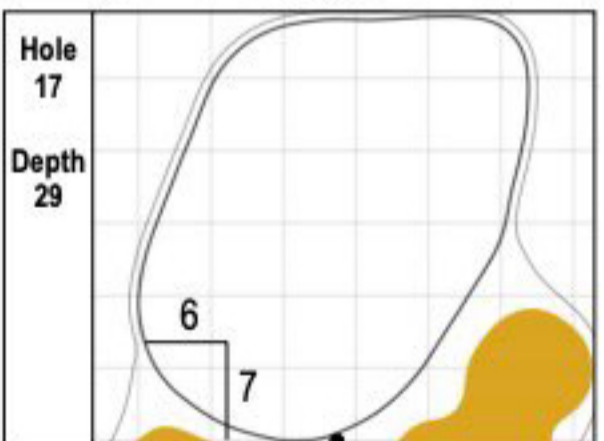

102nd PGA CHAMPIONSHIP
 TPC Harding Park • San Francisco, CA
 Sunday, August 9, 2020 • Final Round

Gridlines are shown at 5 Yard Increments