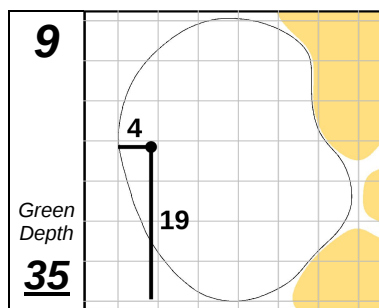

Presidents Cup

Royal Melbourne GC