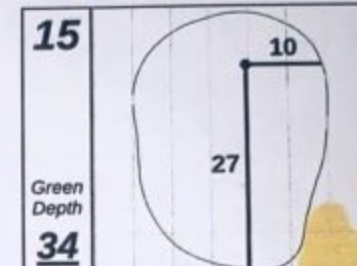

Round 5 Singles - Sunday, December 15th, 2019

Presidents Cup

Royal Melbourne GC

Each side of a complete square on the green represents 5 YARDS.

Saturday, December 14, 2019 4:18 PM