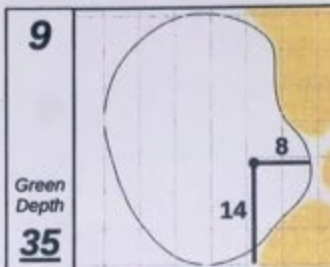

Round 5 Singles - Sunday, December 15th, 2019

Presidents Cup

Royal Melbourne GC

Each side of a complete square on the green represents 5 YARDS.

Saturday, December 14, 2019 4:18 PM