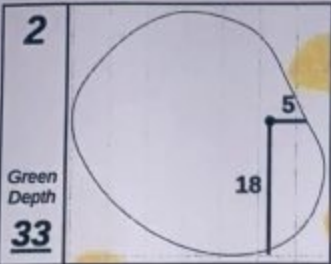

Round 5 Singles - Sunday, December 15th, 2019

Presidents Cup

Royal Melbourne GC

Each side of a complete square on the green represents 5 YARDS.

Saturday, December 14, 2019 4:18 PM