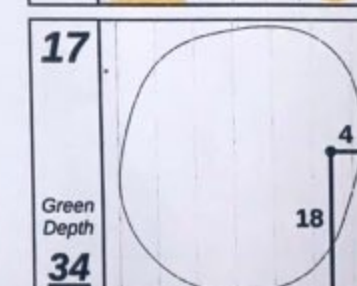

Round 5 Singles - Sunday, December 15th, 2019

Presidents Cup

Royal Melbourne GC

Each side of a complete square on the green represents 5 YARDS.

Saturday, December 14, 2019 4:18 PM