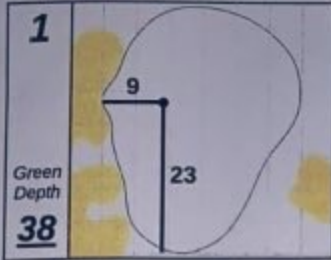

Round 5 Singles - Sunday, December 15th, 2019

Presidents Cup

Royal Melbourne GC

Each side of a complete square on the green represents 5 YARDS.

Saturday, December 14, 2019 4:18 PM