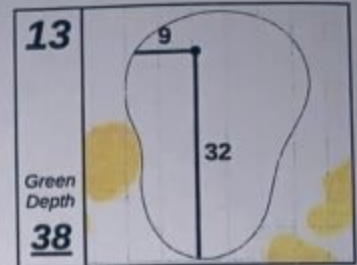

Round 5 Singles - Sunday, December 15th, 2019

Presidents Cup

Royal Melbourne GC

Each side of a complete square on the green represents 5 YARDS.

Saturday, December 14, 2019 4:18 PM