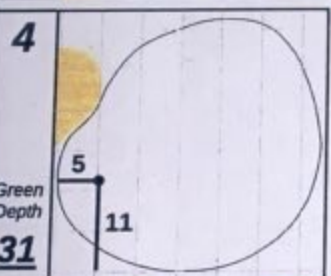

Round 5 Singles - Sunday, December 15th, 2019

Presidents Cup

Royal Melbourne GC

Each side of a complete square on the green represents 5 YARDS.

Saturday, December 14, 2019 4:18 PM