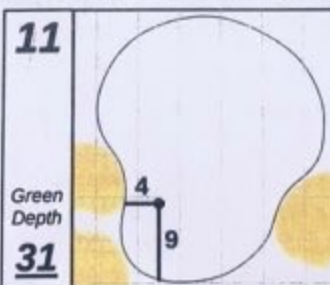

Round 5 Singles - Sunday, December 15th, 2019

Presidents Cup

Royal Melbourne GC

Each side of a complete square on the green represents 5 YARDS.

Saturday, December 14, 2019 4:18 PM