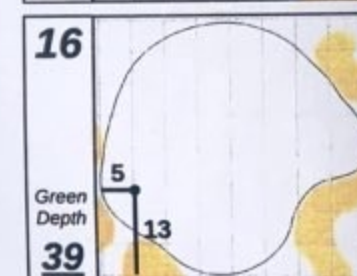

Round 5 Singles - Sunday, December 15th, 2019

Presidents Cup

Royal Melbourne GC

Each side of a complete square on the green represents 5 YARDS.

Saturday, December 14, 2019 4:18 PM