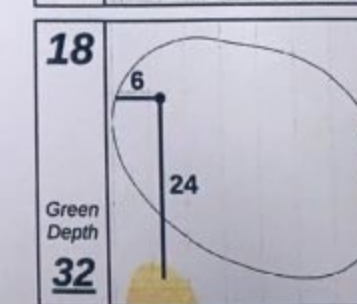

Round 5 Singles - Sunday, December 15th, 2019

Presidents Cup

Royal Melbourne GC

Each side of a complete square on the green represents 5 YARDS.

Saturday, December 14, 2019 4:18 PM