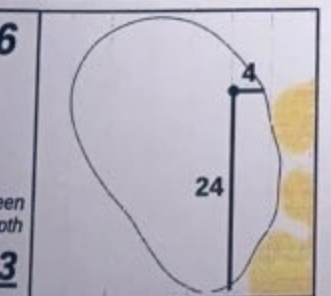

Round 5 Singles - Sunday, December 15th, 2019

Presidents Cup

Royal Melbourne GC

Each side of a complete square on the green represents 5 YARDS.

Saturday, December 14, 2019 4:18 PM