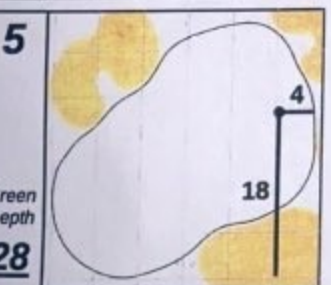

Round 5 Singles - Sunday, December 15th, 2019

Presidents Cup

Royal Melbourne GC

Each side of a complete square on the green represents 5 YARDS.

Saturday, December 14, 2019 4:18 PM