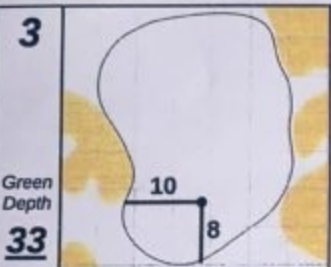

Round 5 Singles - Sunday, December 15th, 2019

Presidents Cup

Royal Melbourne GC

Each side of a complete square on the green represents 5 YARDS.

Saturday, December 14, 2019 4:18 PM