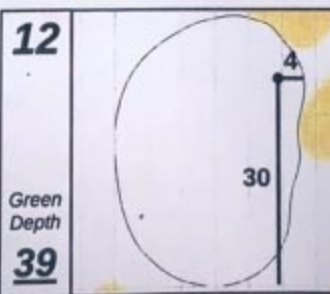

Round 5 Singles - Sunday, December 15th, 2019

Presidents Cup

Royal Melbourne GC

Each side of a complete square on the green represents 5 YARDS.

Saturday, December 14, 2019 4:18 PM