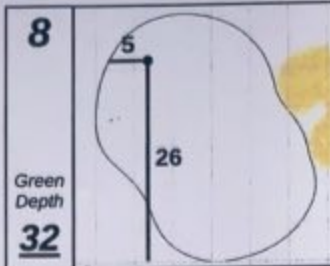

Round 5 Singles - Sunday, December 15th, 2019

Presidents Cup

Royal Melbourne GC

Each side of a complete square on the green represents 5 YARDS.

Saturday, December 14, 2019 4:18 PM