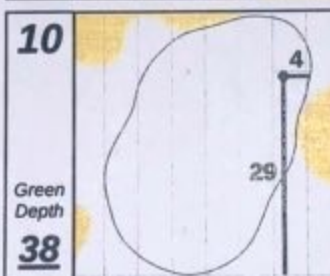

Round 5 Singles - Sunday, December 15th, 2019

Presidents Cup

Royal Melbourne GC

Each side of a complete square on the green represents 5 YARDS.

Saturday, December 14, 2019 4:18 PM