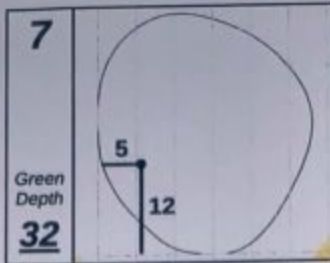

Round 5 Singles - Sunday, December 15th, 2019

Presidents Cup

Royal Melbourne GC

Each side of a complete square on the green represents 5 YARDS.

Saturday, December 14, 2019 4:18 PM