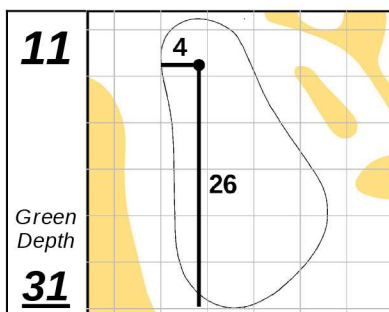

RBC Heritage

Harbour Town Golf Links