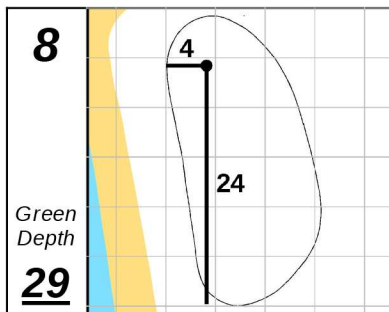

RBC Heritage

Harbour Town Golf Links