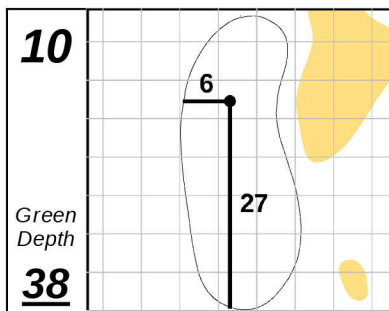

RBC Heritage

Harbour Town Golf Links