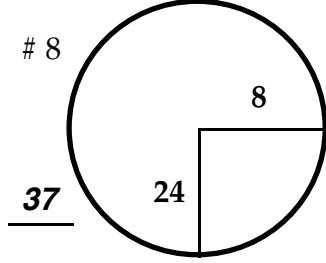

ROUND

DAY

DATE

TOURNAMENT

COURSE

Paced to yellow dot