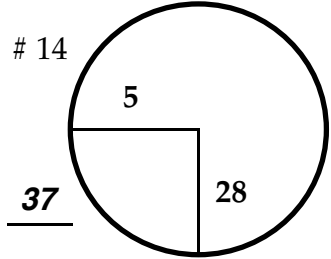

ROUND

DAY

DATE

TOURNAMENT

COURSE

Paced to yellow dot