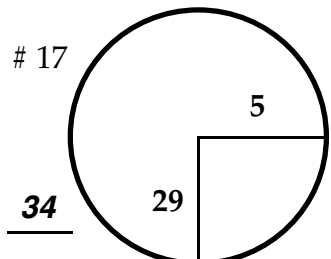

ROUND

DAY

DATE

TOURNAMENT

COURSE

Paced to yellow dot