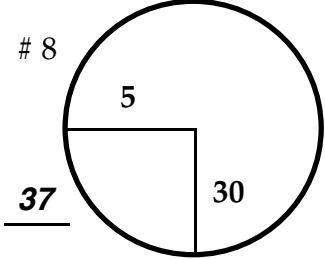

ROUND

DAY

DATE

TOURNAMENT

COURSE

Paced to yellow dot