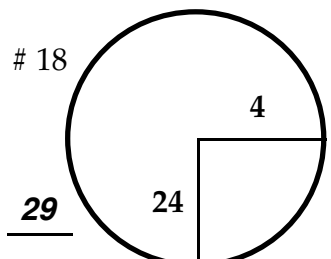

ROUND

DAY

DATE

TOURNAMENT

COURSE

Paced to yellow dot