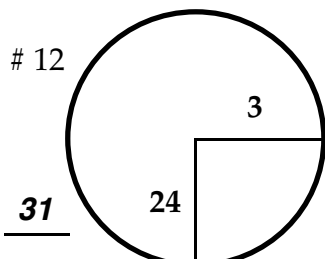

ROUND

DAY

DATE

TOURNAMENT

COURSE

Paced to yellow dot