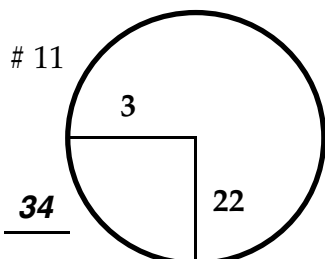

ROUND

DAY

DATE

TOURNAMENT

COURSE

Paced to yellow dot