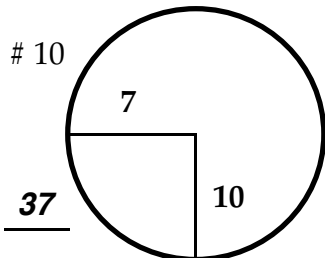

ROUND

DAY

DATE

TOURNAMENT

COURSE

Paced to yellow dot