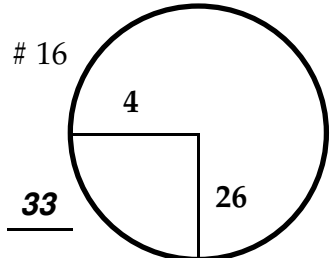

ROUND

DAY

DATE

TOURNAMENT

COURSE

Paced to yellow dot