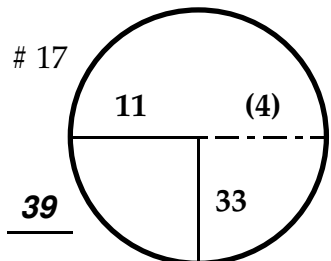

ROUND

DAY

DATE

COURSE

Paced to Yellow Dot @ 108 sprinkler

Paced to Yellow Dot @ 110 sprinkler

Paced to Yellow Dot @ 95 sprinkler