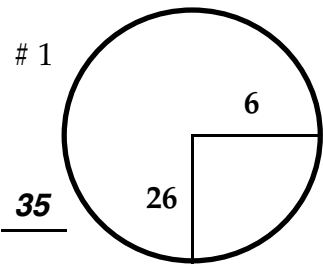

ROUND

DAY

DATE

COURSE

Paced to Yellow Dot @ 108 sprinkler

Paced to Yellow Dot @ 110 sprinkler

Paced to Yellow Dot @ 95 sprinkler