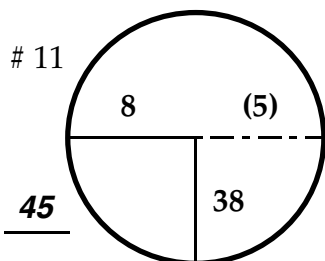

ROUND

DAY

DATE

COURSE

Paced to Yellow Dot @ 108 sprinkler

Paced to Yellow Dot @ 110 sprinkler

Paced to Yellow Dot @ 95 sprinkler