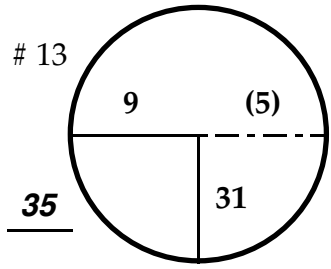

ROUND

DAY

DATE

COURSE

Paced to Yellow Dot @ 108 sprinkler

Paced to Yellow Dot @ 110 sprinkler

Paced to Yellow Dot @ 95 sprinkler