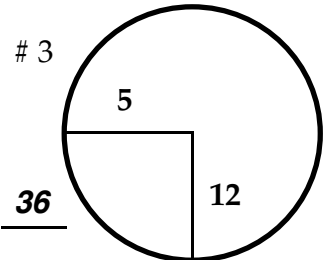

ROUND

DAY

DATE

COURSE

Paced to Yellow Dot @ 108 sprinkler

Paced to Yellow Dot @ 110 sprinkler

Paced to Yellow Dot @ 95 sprinkler