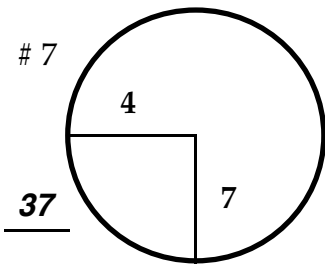

ROUND

DAY

DATE

COURSE

Paced to Yellow Dot @ 108 sprinkler

Paced to Yellow Dot @ 110 sprinkler

Paced to Yellow Dot @ 95 sprinkler