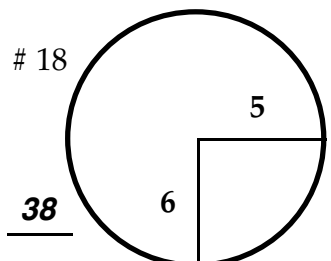

ROUND

DAY

DATE

COURSE

Paced to Yellow Dot @ 108 sprinkler

Paced to Yellow Dot @ 110 sprinkler

Paced to Yellow Dot @ 95 sprinkler