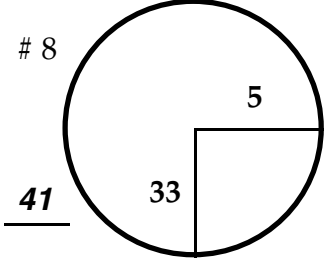

ROUND

DAY

DATE

COURSE

Paced to Yellow Dot @ 108 sprinkler

Paced to Yellow Dot @ 110 sprinkler

Paced to Yellow Dot @ 95 sprinkler