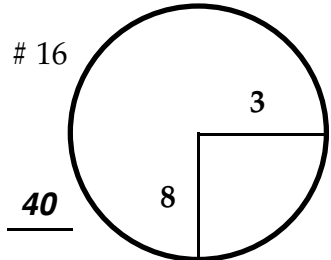

ROUND

DAY

DATE

COURSE

Paced to Yellow Dot @ 108 sprinkler

Paced to Yellow Dot @ 110 sprinkler

Paced to Yellow Dot @ 95 sprinkler