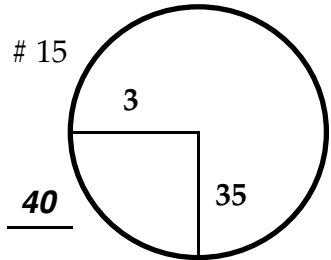

ROUND

DAY

DATE

COURSE

Paced to Yellow Dot @ 108 sprinkler

Paced to Yellow Dot @ 110 sprinkler

Paced to Yellow Dot @ 95 sprinkler