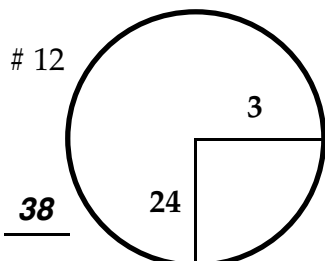

ROUND

DAY

DATE

COURSE

Paced to Yellow Dot @ 108 sprinkler

Paced to Yellow Dot @ 110 sprinkler

Paced to Yellow Dot @ 95 sprinkler