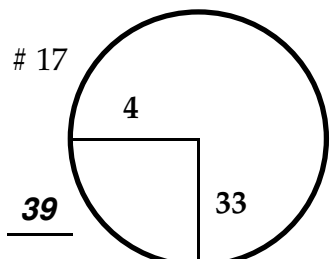

ROUND

DAY

DATE

COURSE

Paced to Yellow Dot @ 108 sprinkler