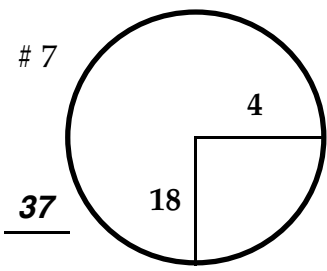

ROUND

DAY

DATE

COURSE

Paced to Yellow Dot @ 108 sprinkler