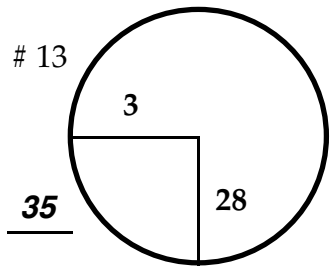

ROUND

DAY

DATE

COURSE

Paced to Yellow Dot @ 108 sprinkler