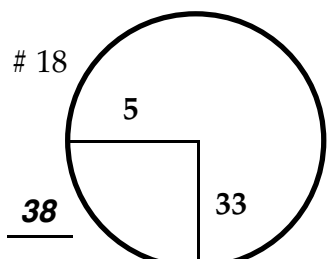

ROUND

DAY

DATE

COURSE

Paced to Yellow Dot @ 108 sprinkler