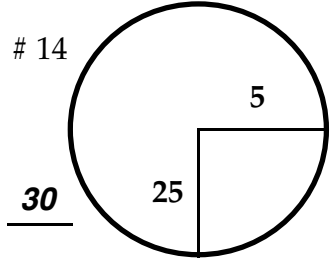

ROUND

DAY

DATE

COURSE

Paced to Yellow Dot @ 108 sprinkler

Paced to Yellow Dot @ 110 sprinkler

Paced to Yellow Dot @ 95 sprinkler