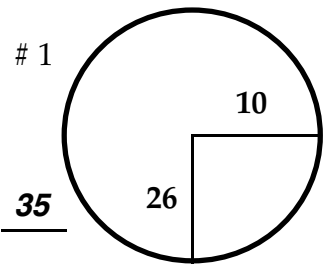

ROUND

DAY

DATE

COURSE

Paced to Yellow Dot @ 108 sprinkler

Paced to Yellow Dot @ 110 sprinkler

Paced to Yellow Dot @ 95 sprinkler