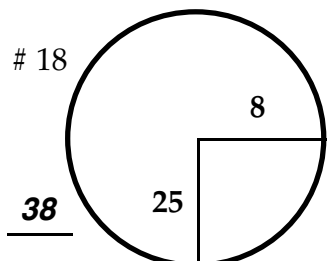

ROUND

DAY

DATE

COURSE

Paced to Yellow Dot @ 108 sprinkler

Paced to Yellow Dot @ 110 sprinkler

Paced to Yellow Dot @ 95 sprinkler