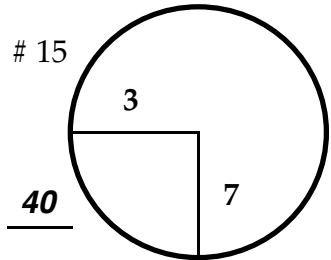

ROUND

DAY

DATE

COURSE

Paced to Yellow Dot @ 108 sprinkler

Paced to Yellow Dot @ 110 sprinkler

Paced to Yellow Dot @ 95 sprinkler