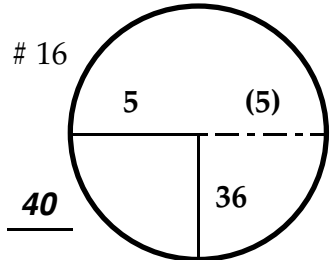

ROUND

DAY

DATE

COURSE

Paced to Yellow Dot @ 108 sprinkler

Paced to Yellow Dot @ 110 sprinkler

Paced to Yellow Dot @ 95 sprinkler