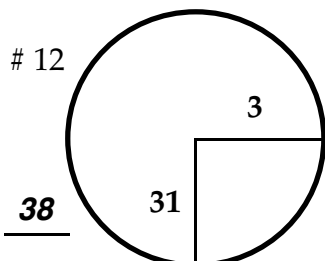

ROUND

DAY

DATE

COURSE

Paced to Yellow Dot @ 108 sprinkler

Paced to Yellow Dot @ 110 sprinkler

Paced to Yellow Dot @ 95 sprinkler