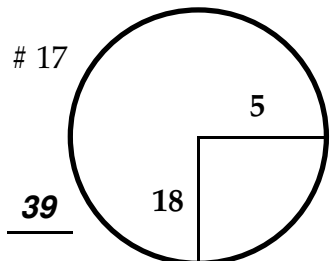

ROUND

DAY

DATE

COURSE

Paced to Yellow Dot @ 108 sprinkler

Paced to Yellow Dot @ 110 sprinkler

Paced to Yellow Dot @ 95 sprinkler