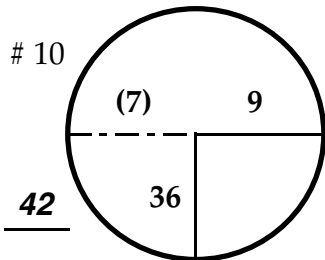

ROUND

DAY

DATE

COURSE

Paced to Yellow Dot @ 108 sprinkler

Paced to Yellow Dot @ 110 sprinkler

Paced to Yellow Dot @ 95 sprinkler