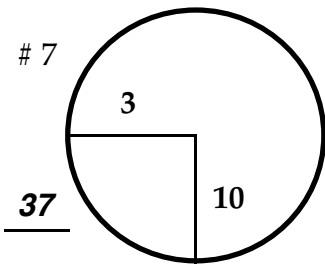

ROUND

DAY

DATE

COURSE

Paced to Yellow Dot @ 108 sprinkler

Paced to Yellow Dot @ 110 sprinkler

Paced to Yellow Dot @ 95 sprinkler