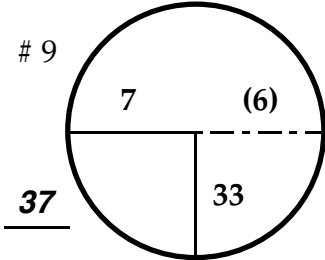

ROUND

DAY

DATE

COURSE

Paced to Yellow Dot @ 108 sprinkler

Paced to Yellow Dot @ 110 sprinkler

Paced to Yellow Dot @ 95 sprinkler