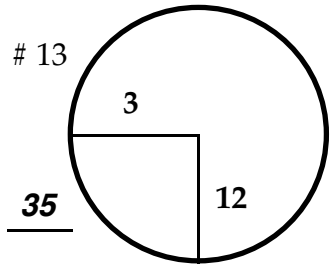

ROUND

DAY

DATE

COURSE

Paced to Yellow Dot @ 108 sprinkler

Paced to Yellow Dot @ 110 sprinkler

Paced to Yellow Dot @ 95 sprinkler