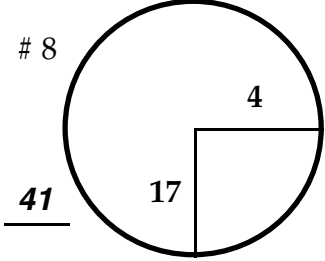

ROUND

DAY

DATE

COURSE

Paced to Yellow Dot @ 108 sprinkler

Paced to Yellow Dot @ 110 sprinkler

Paced to Yellow Dot @ 95 sprinkler