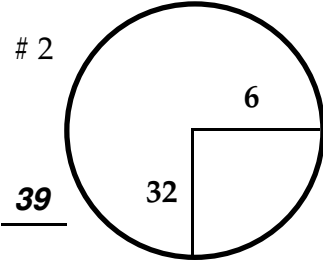

ROUND

DAY

DATE

COURSE

Paced to Yellow Dot @ 108 sprinkler

Paced to Yellow Dot @ 110 sprinkler

Paced to Yellow Dot @ 95 sprinkler