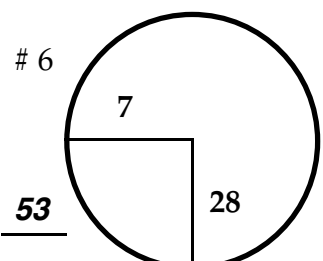

ROUND

DAY

DATE

COURSE

Paced to Yellow Dot @ 108 sprinkler

Paced to Yellow Dot @ 110 sprinkler

Paced to Yellow Dot @ 95 sprinkler