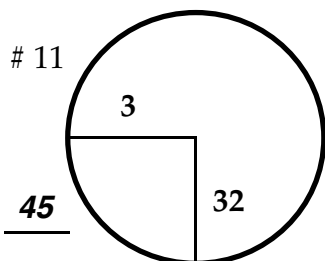

ROUND

DAY

DATE

COURSE

Paced to Yellow Dot @ 108 sprinkler

Paced to Yellow Dot @ 110 sprinkler

Paced to Yellow Dot @ 95 sprinkler