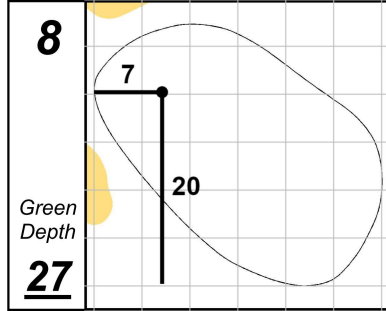

LECOM Suncoast Classic

Lakewood National GC Commander