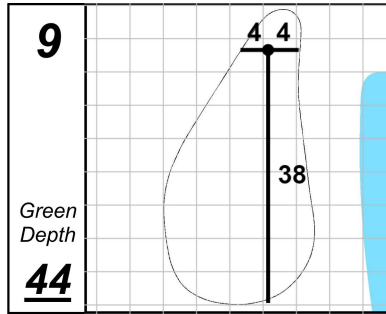

LECOM Suncoast Classic

Lakewood National GC Commander