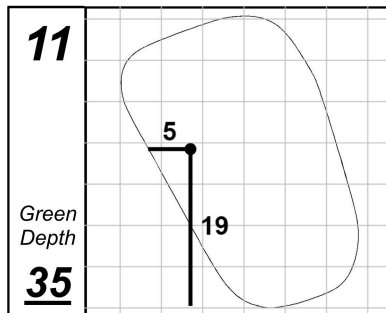

LECOM Suncoast Classic

Lakewood National GC Commander