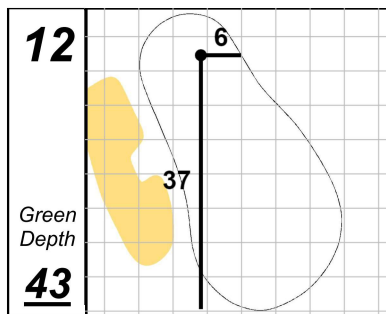

LECOM Suncoast Classic

Lakewood National GC Commander