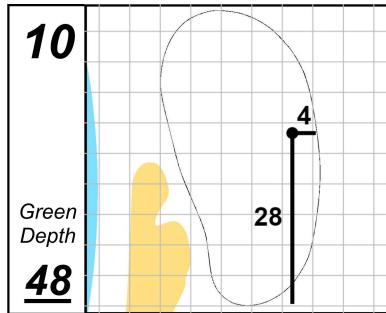

LECOM Suncoast Classic

Lakewood National GC Commander