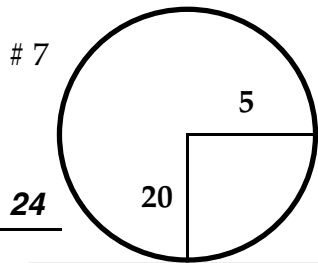

ROUND

DAY

DATE

TOURNAMENT

COURSE

Paced to Yellow Dot