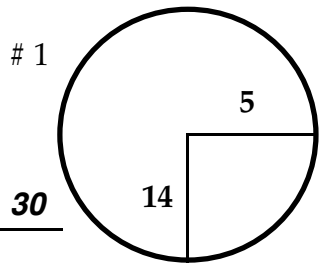

ROUND

DAY

DATE

TOURNAMENT

COURSE

Paced to Yellow Dot