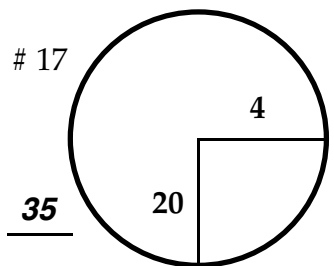

ROUND

DAY

DATE

TOURNAMENT

COURSE

Paced From Red Disc