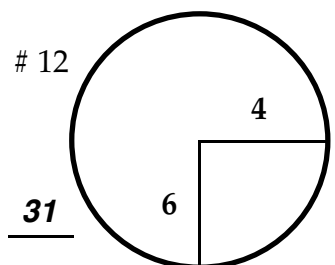

ROUND

DAY

DATE

TOURNAMENT

COURSE

Paced From Red Disc