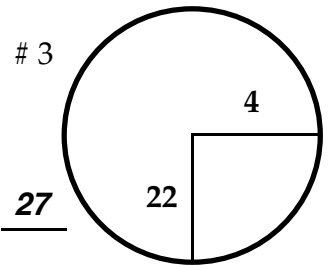

ROUND

DAY

DATE

TOURNAMENT

COURSE

Paced From Red Disc