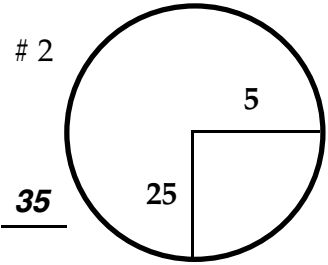

ROUND

DAY

DATE

TOURNAMENT

COURSE

Paced From Red Disc