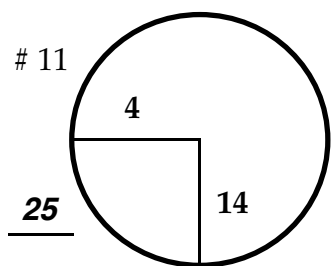

ROUND

DAY

DATE

TOURNAMENT

COURSE

Paced From Red Disc