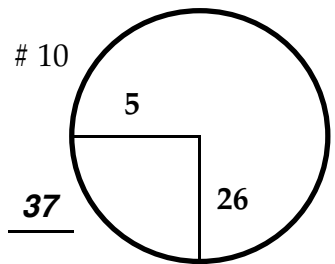

ROUND

DAY

DATE

TOURNAMENT

COURSE

Paced From Red Disc