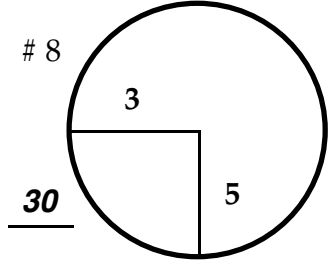

ROUND

DAY

DATE

TOURNAMENT

COURSE

Paced From Red Disc