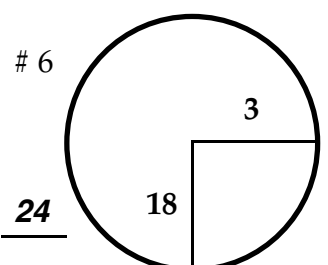

ROUND

DAY

DATE

TOURNAMENT

COURSE

Paced From Red Disc