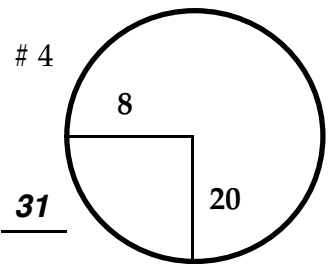

ROUND

DAY

DATE

TOURNAMENT

COURSE

Paced From Red Disc