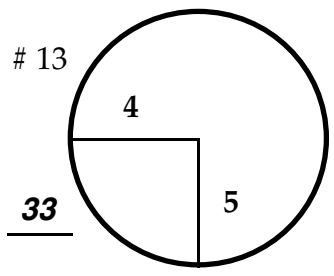

ROUND

DAY

DATE

TOURNAMENT

COURSE

Paced From Red Disc