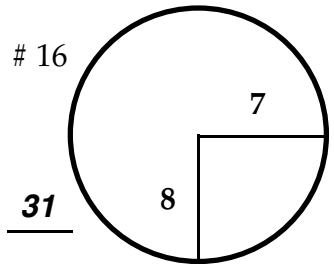

ROUND

DAY

DATE

TOURNAMENT

COURSE

Paced From Red Disc