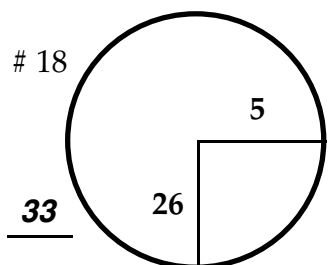

ROUND

DAY

DATE

TOURNAMENT

COURSE

Paced From Red Disc