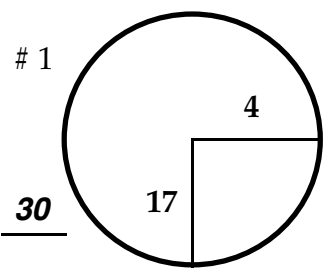

ROUND

DAY

DATE

TOURNAMENT

COURSE

Paced From Red Disc