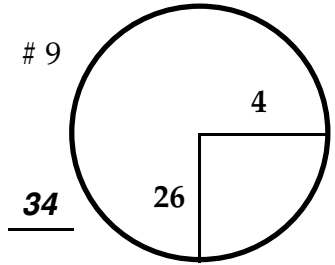

ROUND

DAY

DATE

TOURNAMENT

COURSE

Paced From Red Disc