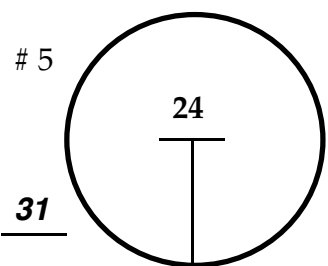

ROUND

DAY

DATE

TOURNAMENT

COURSE

Paced From Red Disc