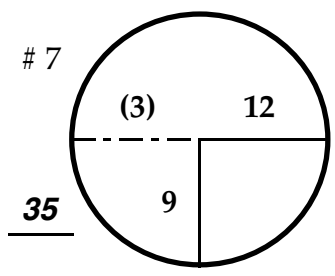

ROUND

DAY

DATE

TOURNAMENT

COURSE

Paced From Red Disc