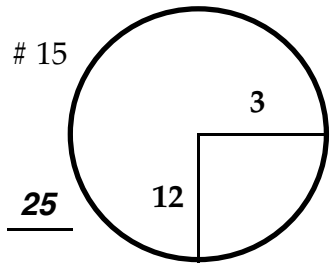

ROUND

DAY

DATE

TOURNAMENT

COURSE

Paced From Red Disc