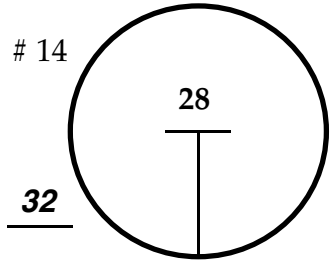

ROUND

DAY

DATE

TOURNAMENT

COURSE

Paced From Red Disc