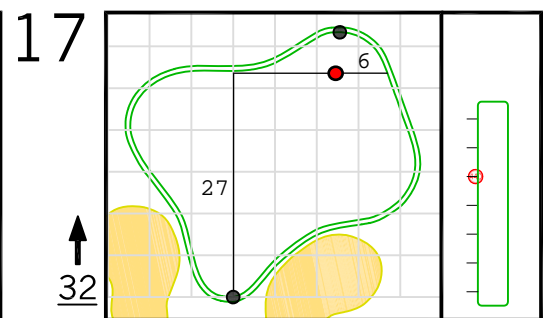

Round 1 Hole Locations

Thursday, 11/12/20

Green diagram grids represent 5 square yards. / Black dots represent green front and back. / Each tee tick mark represents 5 yards.