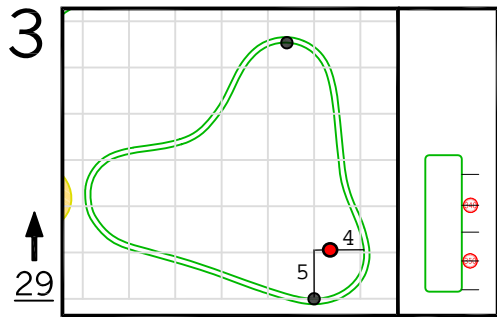

Round 1 Hole Locations

Thursday, 11/12/20

Green diagram grids represent 5 square yards. / Black dots represent green front and back. / Each tee tick mark represents 5 yards.