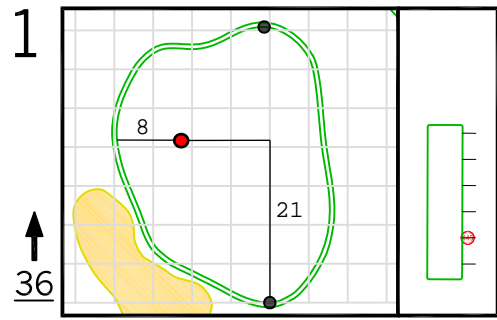

Round 1 Hole Locations

Thursday, 11/12/20

Green diagram grids represent 5 square yards. / Black dots represent green front and back. / Each tee tick mark represents 5 yards.