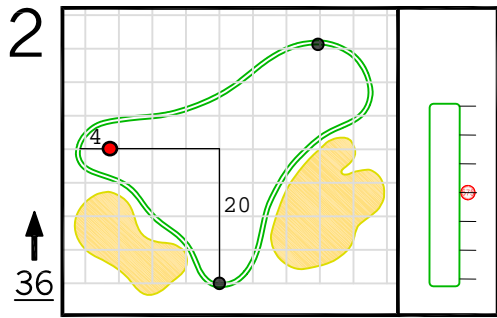

Round 1 Hole Locations

Thursday, 11/12/20

Green diagram grids represent 5 square yards. / Black dots represent green front and back. / Each tee tick mark represents 5 yards.