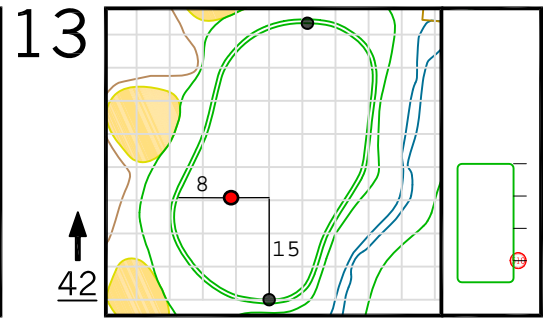

Round 1 Hole Locations

Thursday, 11/12/20

Green diagram grids represent 5 square yards. / Black dots represent green front and back. / Each tee tick mark represents 5 yards.