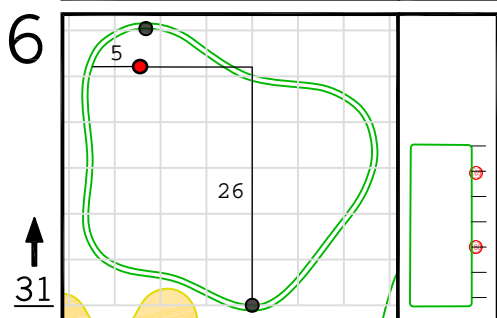

Round 1 Hole Locations

Thursday, 11/12/20

Green diagram grids represent 5 square yards. / Black dots represent green front and back. / Each tee tick mark represents 5 yards.