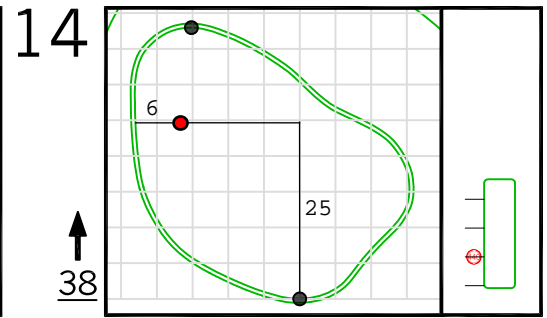

Round 1 Hole Locations

Thursday, 11/12/20

Green diagram grids represent 5 square yards. / Black dots represent green front and back. / Each tee tick mark represents 5 yards.