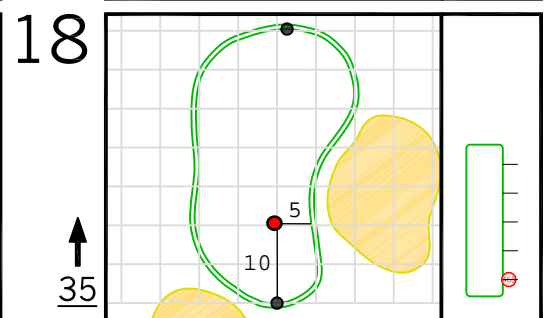

Round 1 Hole Locations

Thursday, 11/12/20

Green diagram grids represent 5 square yards. / Black dots represent green front and back. / Each tee tick mark represents 5 yards.