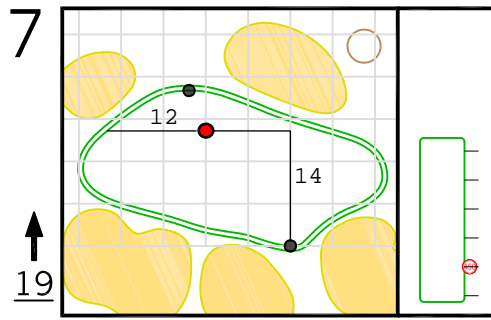

Round 1 Hole Locations

Thursday, 11/12/20

Green diagram grids represent 5 square yards. / Black dots represent green front and back. / Each tee tick mark represents 5 yards.