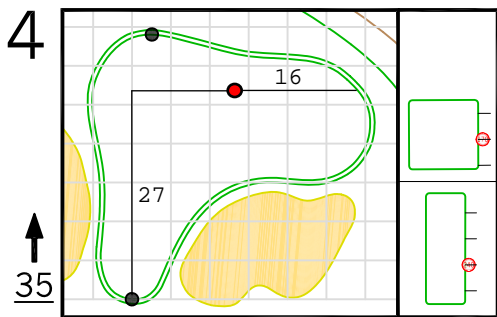

Round 1 Hole Locations

Thursday, 11/12/20

Green diagram grids represent 5 square yards. / Black dots represent green front and back. / Each tee tick mark represents 5 yards.