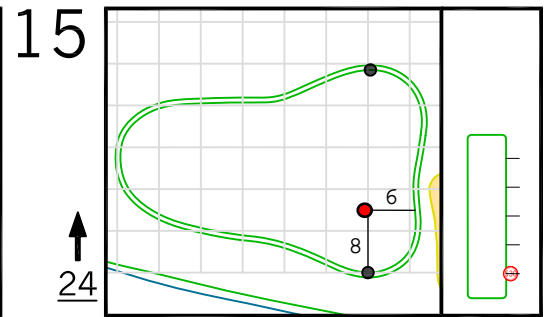

Round 1 Hole Locations

Thursday, 11/12/20

Green diagram grids represent 5 square yards. / Black dots represent green front and back. / Each tee tick mark represents 5 yards.