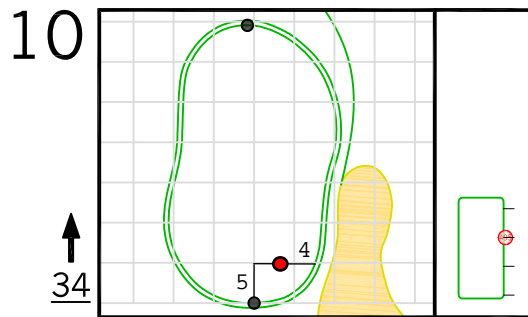

Round 1 Hole Locations

Thursday, 11/12/20

Green diagram grids represent 5 square yards. / Black dots represent green front and back. / Each tee tick mark represents 5 yards.