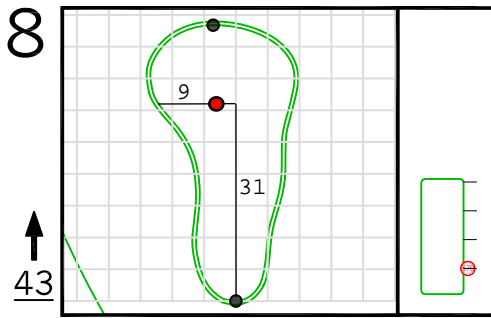

Round 1 Hole Locations

Thursday, 11/12/20

Green diagram grids represent 5 square yards. / Black dots represent green front and back. / Each tee tick mark represents 5 yards.