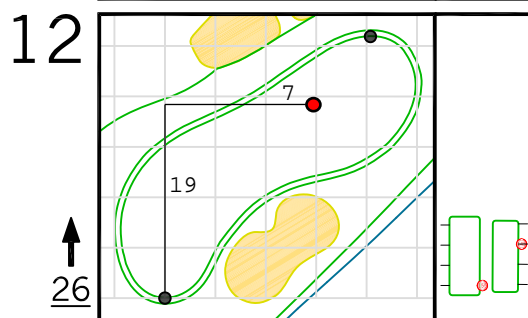

Round 1 Hole Locations

Thursday, 11/12/20

Green diagram grids represent 5 square yards. / Black dots represent green front and back. / Each tee tick mark represents 5 yards.