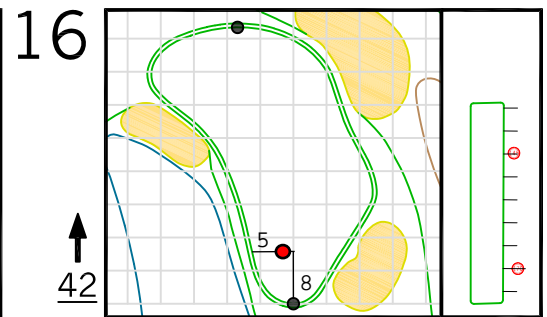

Round 1 Hole Locations

Thursday, 11/12/20

Green diagram grids represent 5 square yards. / Black dots represent green front and back. / Each tee tick mark represents 5 yards.