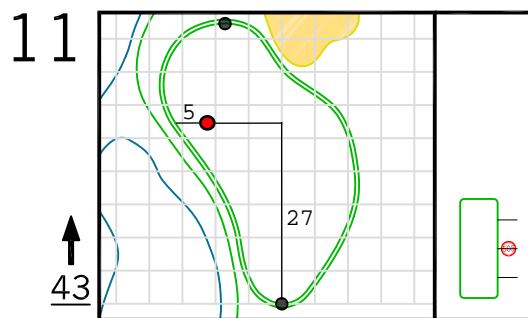

Round 1 Hole Locations

Thursday, 11/12/20

Green diagram grids represent 5 square yards. / Black dots represent green front and back. / Each tee tick mark represents 5 yards.