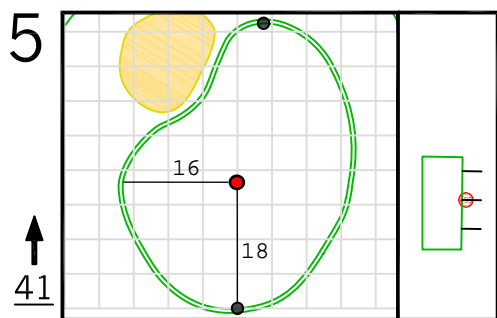

Round 1 Hole Locations

Thursday, 11/12/20

Green diagram grids represent 5 square yards. / Black dots represent green front and back. / Each tee tick mark represents 5 yards.