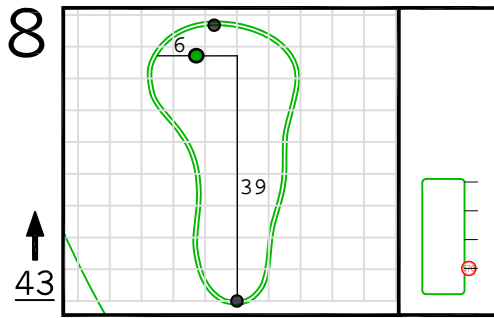

Round 4 Hole Locations

Sunday, 11/15/20

Green diagram grids represent 5 square yards. / Black dots represent green front and back. / Each tee tick mark represents 5 yards.