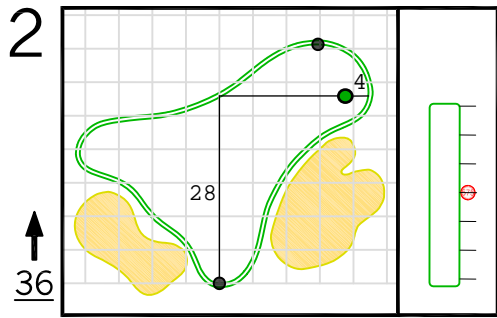

Round 4 Hole Locations

Sunday, 11/15/20

Green diagram grids represent 5 square yards. / Black dots represent green front and back. / Each tee tick mark represents 5 yards.