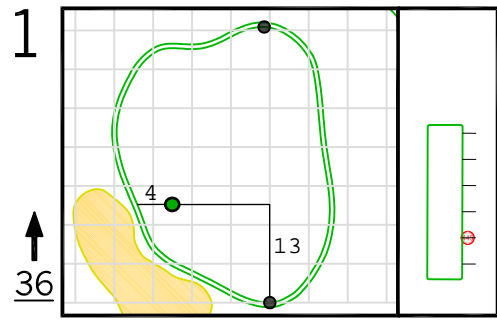

Round 4 Hole Locations

Sunday, 11/15/20

Green diagram grids represent 5 square yards. / Black dots represent green front and back. / Each tee tick mark represents 5 yards.