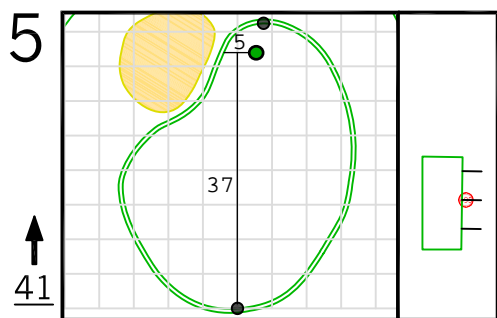

Round 4 Hole Locations

Sunday, 11/15/20

Green diagram grids represent 5 square yards. / Black dots represent green front and back. / Each tee tick mark represents 5 yards.