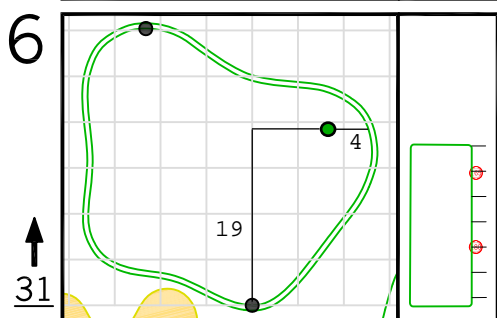

Round 4 Hole Locations

Sunday, 11/15/20

Green diagram grids represent 5 square yards. / Black dots represent green front and back. / Each tee tick mark represents 5 yards.