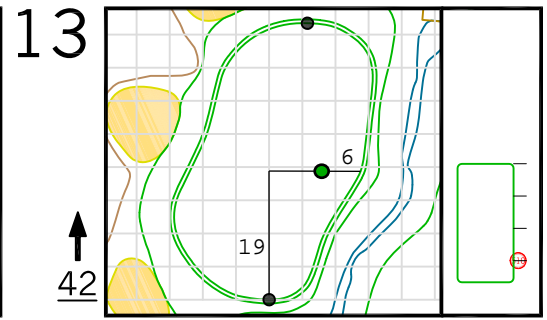

Round 4 Hole Locations

Sunday, 11/15/20

Green diagram grids represent 5 square yards. / Black dots represent green front and back. / Each tee tick mark represents 5 yards.