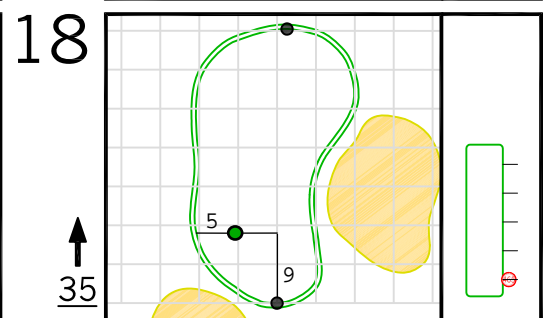

Round 4 Hole Locations

Sunday, 11/15/20

Green diagram grids represent 5 square yards. / Black dots represent green front and back. / Each tee tick mark represents 5 yards.