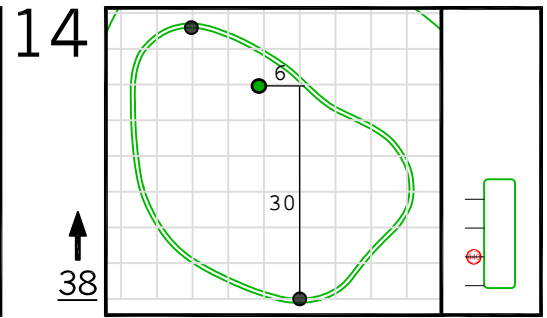

Round 4 Hole Locations

Sunday, 11/15/20

Green diagram grids represent 5 square yards. / Black dots represent green front and back. / Each tee tick mark represents 5 yards.