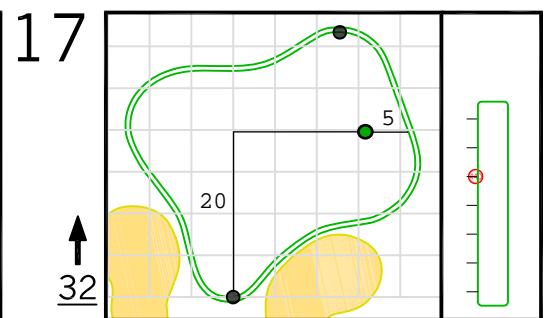

Round 4 Hole Locations

Sunday, 11/15/20

Green diagram grids represent 5 square yards. / Black dots represent green front and back. / Each tee tick mark represents 5 yards.