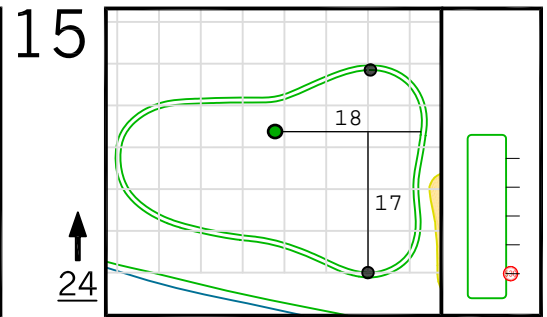

Round 4 Hole Locations

Sunday, 11/15/20

Green diagram grids represent 5 square yards. / Black dots represent green front and back. / Each tee tick mark represents 5 yards.