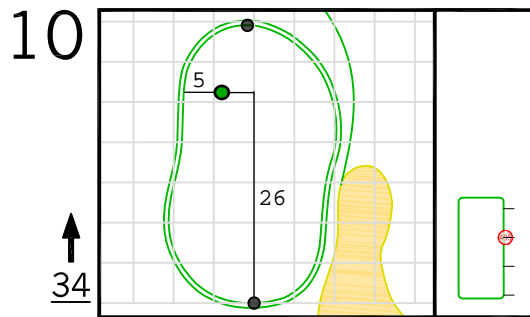

Round 4 Hole Locations

Sunday, 11/15/20

Green diagram grids represent 5 square yards. / Black dots represent green front and back. / Each tee tick mark represents 5 yards.