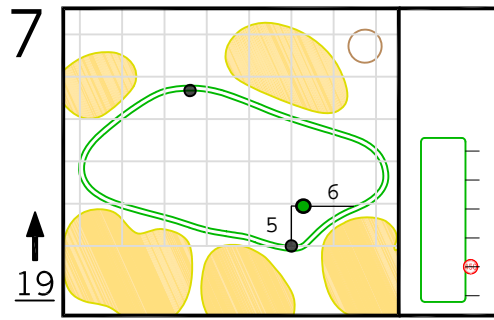

Round 4 Hole Locations

Sunday, 11/15/20

Green diagram grids represent 5 square yards. / Black dots represent green front and back. / Each tee tick mark represents 5 yards.