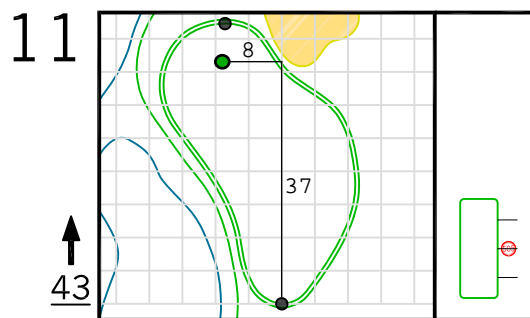

Round 4 Hole Locations

Sunday, 11/15/20

Green diagram grids represent 5 square yards. / Black dots represent green front and back. / Each tee tick mark represents 5 yards.