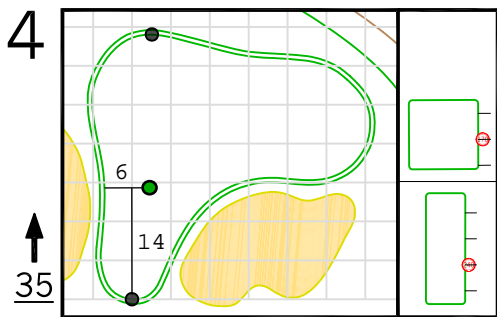

Round 4 Hole Locations

Sunday, 11/15/20

Green diagram grids represent 5 square yards. / Black dots represent green front and back. / Each tee tick mark represents 5 yards.