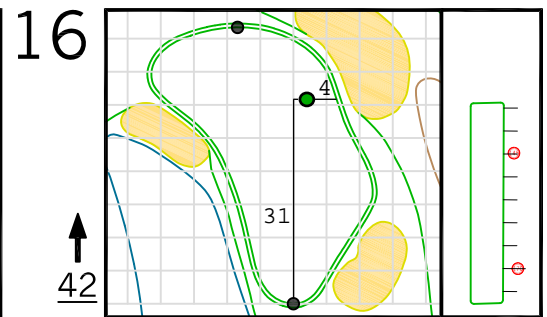

Round 4 Hole Locations

Sunday, 11/15/20

Green diagram grids represent 5 square yards. / Black dots represent green front and back. / Each tee tick mark represents 5 yards.