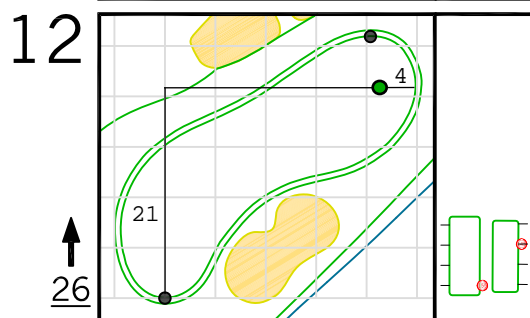

Round 4 Hole Locations

Sunday, 11/15/20

Green diagram grids represent 5 square yards. / Black dots represent green front and back. / Each tee tick mark represents 5 yards.