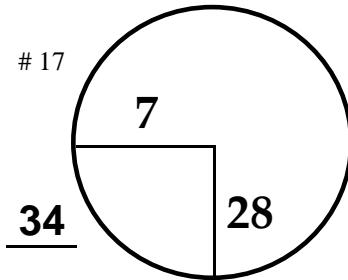

CHAMPIONS

TOURNAMENT

COURSE

105 SPR

67 YD DRAIN

114 SPR

PGA TOUR HOLE PLACEMENT CHART

98 YD SPR