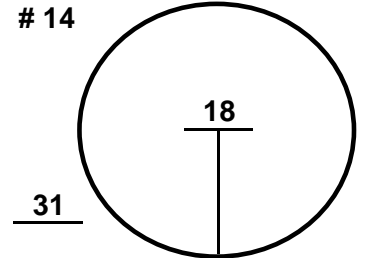

# PGA TOUR CHAMPIONS

ROUND: Three  
COURSE: FIRESTONE C.C.

6/26/2021

All Measurements are in PACES