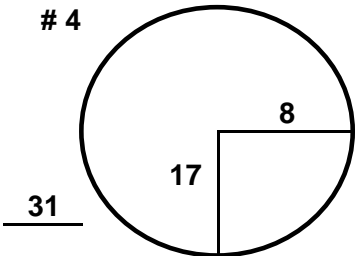

# PGA TOUR CHAMPIONS

ROUND: Three  
COURSE: FIRESTONE C.C.

6/26/2021

All Measurements are in PACES