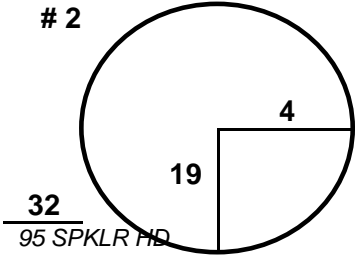

# PGA TOUR CHAMPIONS

ROUND: Three  
COURSE: FIRESTONE C.C.

6/26/2021

All Measurements are in PACES