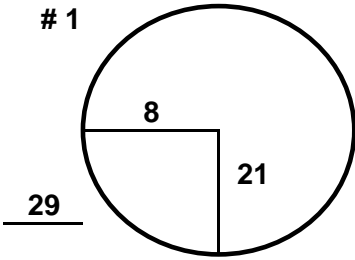

# PGA TOUR CHAMPIONS

ROUND: Three  
COURSE: FIRESTONE C.C.

6/26/2021

All Measurements are in PACES