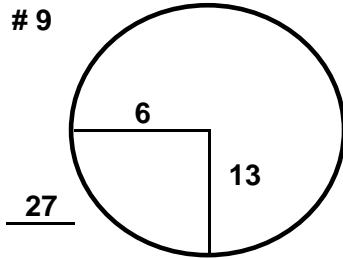

# PGA TOUR CHAMPIONS

ROUND: Three  
COURSE: FIRESTONE C.C.

6/26/2021

All Measurements are in PACES