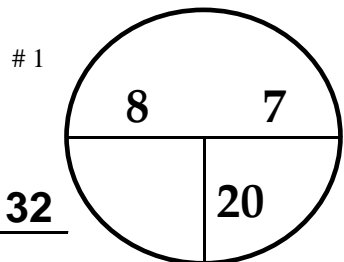

ROUND

DAY

DATE

CHAMPIONS

TOURNAMENT

COURSE

REGIONS TRADITION

GREYSTONE COUNTRY
CLUB